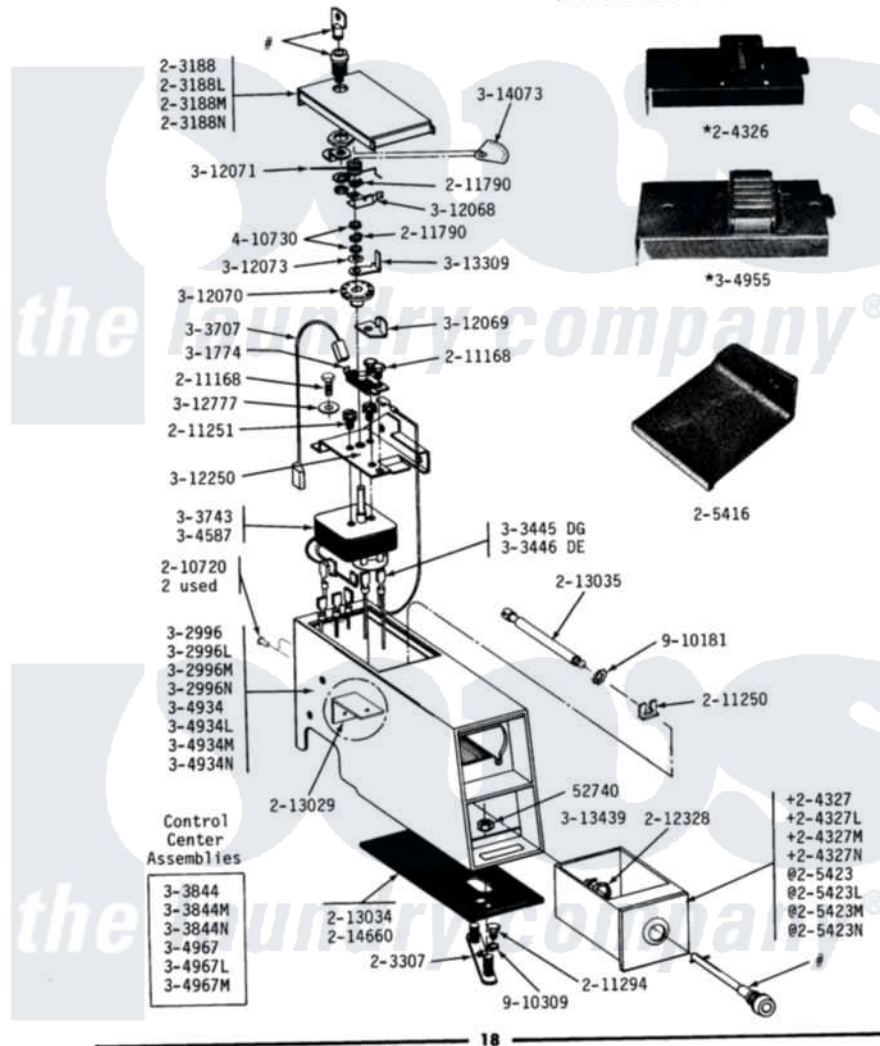

Maytag DE18CM 06 - CM CONTROL CENTER

DE-DG18CM-CS **CM-CS CONTROL CENTER**
 DE-DG18CM ORIGINAL, SERIES 01, 02, 03 & 04
 DE-DG18CS ALL MODELS

Maytag Residential Maytag DE18CM Dryer Parts Parts Diagram 06 - CM CONTROL CENTER
 Click on the part number to view part

Item	Original Part Number	Replaced By	Status	Part Description
001	Y052740	62739		Nut, Lock
002	203188		Not Available	TIMER ACCESS DOOR (WHT)
003	203188L		Not Available	ACCESS DOOR-ALMOND
004	203188M		Not Available	ACCESS DOOR-HARVEST WHEAT
005	NLA		Not Available	MTG. STRAP---NA
006	NLA		Not Available	COIN DROP ASSEMBLY
007	NLA		Not Available	COIN BOX-WHITE---NA
008	NLA		Not Available	COIN BOX-ALMOND
009	NLA		Not Available	COIN BOX - HARVEST WHEAT
010	205416			Guard For Coin Box
011	205423	208883		Coin Box K
012	205423L	208883		Coin Box K
013	205423M	208883		Coin Box K
014	210720			Rivet, Bearing To Tumbler Frnt