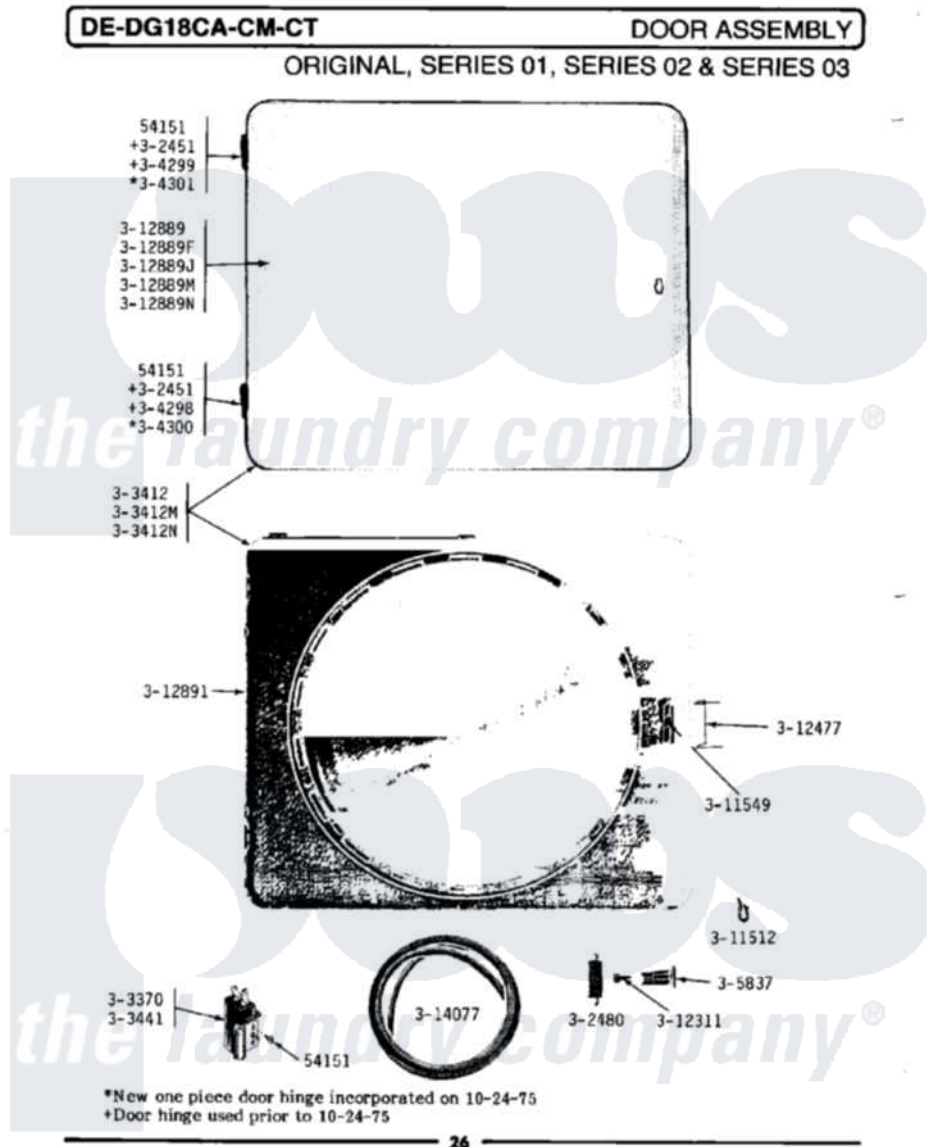

Maytag DE18CM 08 - DOOR ASSEMBLY

Maytag Residential Maytag DE18CM Dryer Parts Parts Diagram 08 - DOOR ASSEMBLY
 Click on the part number to view part

Item	Original Part Number	Replaced By	Status	Part Description
001	NLA		Not Available	SCREW, No.4-40 X 1/4
002	NLA		Not Available	HINGE ASSEMBLY---N
003	NLA		Not Available	LATCH
004	NLA		Not Available	DOOR COMPLETE-WHITE
005	NLA		Not Available	DOOR COMPLETE-HARVEST WHEAT
006	Y303441		Not Available	DOOR SWITCH
007	Y304298			Hinge - Lower
008	NLA		Not Available	HINGE - UPPER
009	NLA		Not Available	HINGE - LOWER
010	NLA		Not Available	HINGE - UPPER
011	NLA		Not Available	KNOB AND SCREW
012	NLA		Not Available	FASTENER
013	NLA		Not Available	WIRE CLIP
014	NLA		Not Available	SCREW---NA
015	NLA		Not Available	MAGNETIC LATCH RETAINER

016	NLA	Not Available	DOOR PANEL-WHITE
017	NLA	Not Available	DOOR PANEL-HARVEST WHEAT
018	Y312891	Not Available	DOOR LINER - INNER HALF
019	314077		Door Seal