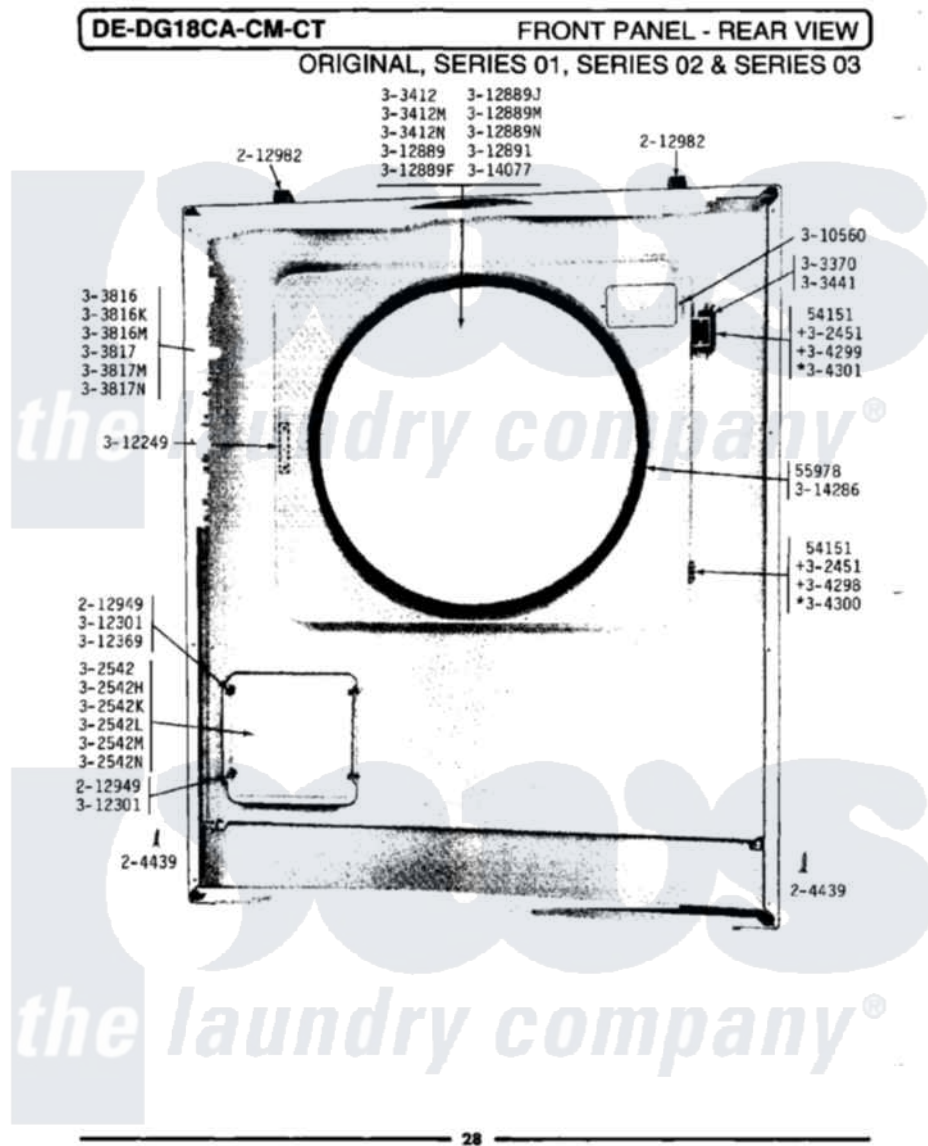

Maytag DE18CM 09 - FRONT PANEL-REAR VIEW

Maytag Residential Maytag DE18CM Dryer Parts Parts Diagram 09 - FRONT PANEL-REAR VIEW
 Click on the part number to view part

Item	Original Part Number	Replaced By	Status	Part Description
001	NLA		Not Available	SCREW, No.4-40 X 1/4
002	Y055978			Rubber Adhesive, 2 Oz Tube
003	204439			Screw And Fstner Assembly
004	212982	22001650		Fastener, Spring
005	NLA		Not Available	HINGE ASSEMBLY----N
006	NLA		Not Available	DOOR COMPLETE-WHITE
007	NLA		Not Available	DOOR COMPLETE-HARVEST WHEAT
008	Y303441		Not Available	DOOR SWITCH
009	NLA		Not Available	FRONT PANEL-WHITE
010	NLA		Not Available	FRONT PANEL-HARVEST WHEAT
011	Y304298			Hinge - Lower
012	NLA		Not Available	HINGE - UPPER
013	NLA		Not Available	HINGE - LOWER
014	NLA		Not Available	HINGE - UPPER
015	310560	74004005		Screw, 6-32 X 5/16"

016	NLA	Not Available	STRIKE PLATE
017	NLA	Not Available	DOOR PANEL-WHITE
018	NLA	Not Available	DOOR PANEL-HARVEST WHEAT
019	Y312891	Not Available	DOOR LINER - INNER HALF
020	Y313340		LABEL, LINT SCREEN INSTRUCTION
021	Y313927		INSTRUCTION LABEL
022	314077		Door Seal
023	NLA	Not Available	GAS IGNITION LABEL
024	314286		Seal For Front Panel