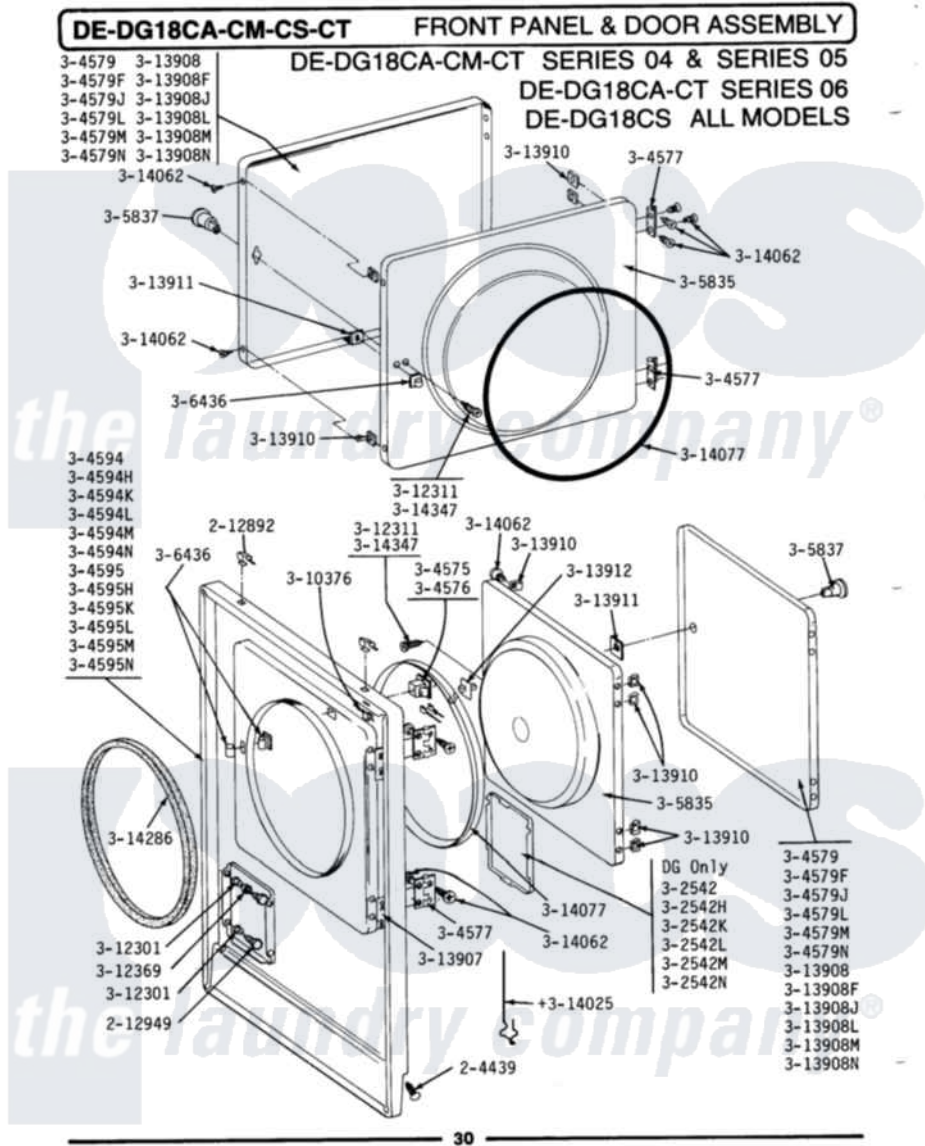

Maytag DE18CM 10 - FRONT PANEL & DOOR ASSY (SERIES 04)

Maytag Residential Maytag DE18CM Dryer Parts Parts Diagram 10 - FRONT PANEL & DOOR ASSY (SERIES 04)
 Click on the part number to view part

Item	Original Part Number	Replaced By	Status	Part Description
001	204439			Screw And Fstner Assembly
002	212982	22001650		Fastener, Spring
003	Y304575	W10169313		Switch-Dor
004	Y304577	33001230		Hinge, Door
005	Y304579			DOOR (WHT)
006	NLA		Not Available	DOOR-ALMOND
007	NLA		Not Available	DOOR-HARVEST WHEAT
008	NLA		Not Available	FRONT PANEL-WHITE
009	NLA		Not Available	FRONT PANEL-ALMOND
010	NLA		Not Available	FRONT PANEL-HARVEST WHEAT
011	NLA		Not Available	INNER DOOR WITH KNOB & SCRE
012	NLA		Not Available	KNOB AND SCREW
013	306436			Door Latch Kit--W
014	Y310376			Clip, Door Switch Harness
015	NLA		Not Available	SCREW---NA

016	Y313340		LABEL, LINT SCREEN INSTRUCTION
017	Y313907		Fastener, Twin
018	Y313908		DOOR PANEL-WHITE
019	NLA	Not Available	DOOR PANEL-ALMOND
020	NLA	Not Available	DOOR PANEL-HARVEST WHEAT
021	Y313910		Clip, Door Liner To Outer Panel
022	Y313911		Door Strike Retainer
023	Y313927		INSTRUCTION LABEL
024	Y314025		Latch For Access Door
025	Y314062		Screw, Door Hinge And Panel
026	314077		Door Seal
027	NLA	Not Available	GAS IGNITION LABEL
028	314286		Seal For Front Panel
029	NLA	Not Available	SCREW FOR DOOR KNOB---NA