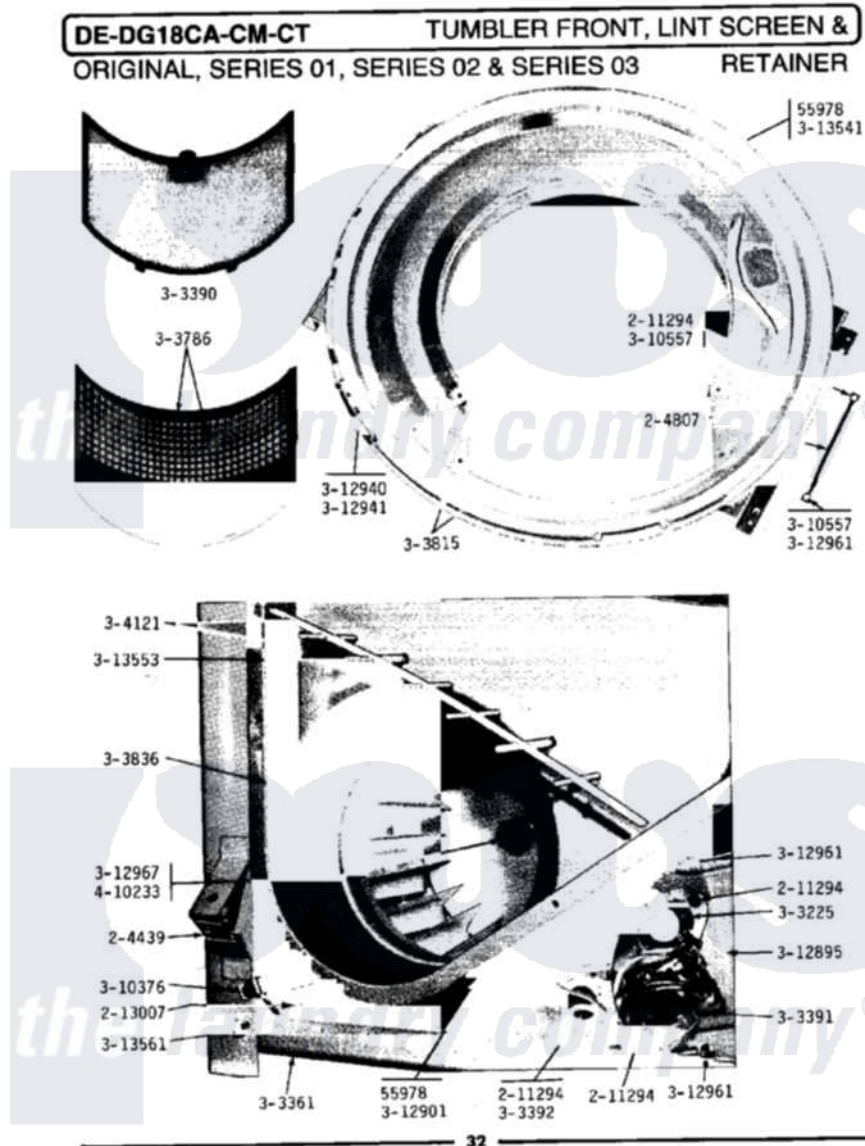

# Maytag DE18CM 11 - TUMBLER FRONT, LINT SCREEN & RETAINER

Maytag [Residential Maytag DE18CM Dryer Parts](#) Parts Diagram 11 - TUMBLER FRONT, LINT SCREEN & RETAINER  
Click on the part number to view part

| Item | Original Part Number    | Replaced By              | Status        | Part Description                        |
|------|-------------------------|--------------------------|---------------|---|
| 001  | <a href="#">Y055978</a> |                          |               | Rubber Adhesive, 2 Oz Tube              |
| 002  | <a href="#">204439</a>  |                          |               | Screw And Fstner Assembly               |
| 003  | <a href="#">204807</a>  |                          |               | Ground Wire, Supp. Plte To Top Cover    |
| 004  | <a href="#">210720</a>  |                          |               | Rivet, Bearing To Tumbler Fmt           |
| 005  | 211294                  | <a href="#">90767</a>    |               | Screw, 8A X 3/8 HeX Washer Head Tapping |
| 006  | <a href="#">213007</a>  |                          |               | Xfor Cabinet See Cabinet, Back          |
| 007  | <a href="#">Y303225</a> |                          |               | Thermostat, Permanent Press             |
| 008  | Y303361                 |                          | Not Available | BASE ASSY. (UPPER & LOWER)              |
| 009  | Y303390                 |                          | Not Available | LINT SCREEN                             |
| 010  | Y303391                 | <a href="#">33303391</a> |               | Thermostat, Cycling                     |
| 011  | <a href="#">303392</a>  |                          |               | Thermostat, Cycling                     |
| 012  | Y303786                 |                          | Not Available | LINT SCREEN WITH RETAINER               |
| 013  | Y303815                 | <a href="#">33001231</a> |               | Front- Tumbler                          |