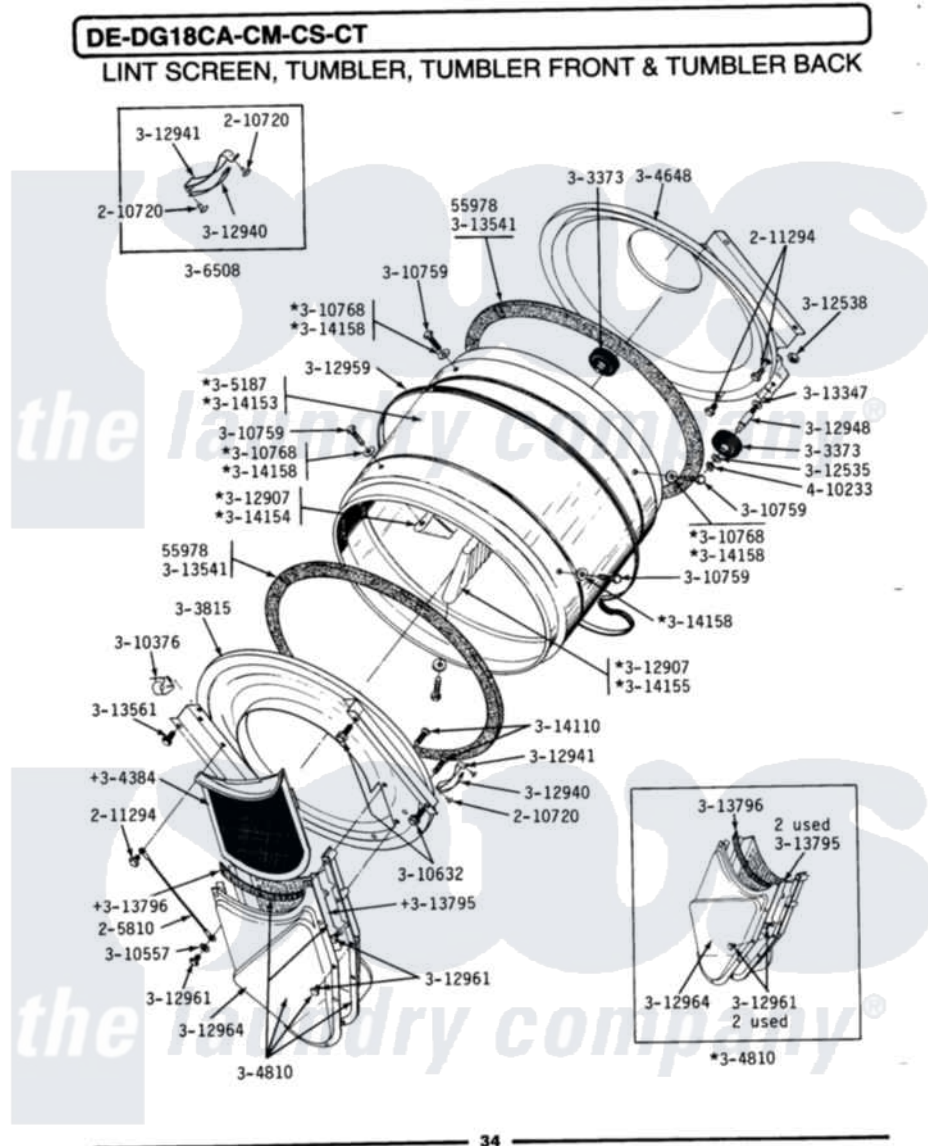

Maytag DE18CM 12 - LINT SCREEN, TUMBLER (FRONT & BACK)

Maytag Residential Maytag DE18CM Dryer Parts Parts Diagram 12 - LINT SCREEN, TUMBLER (FRONT & BACK)
Click on the part number to view part

Item	Original Part Number	Replaced By	Status	Part Description
001	Y053241			Set Screw, Motor Pulley
002	Y055978			Rubber Adhesive, 2 Oz Tube
003	205810			Wire, Ground
004	210720			Rivet, Bearing To Tumbler Frnt
005	211294	90767		Screw, 8A X 3/8 HeX Washer Head Tapping
006	Y303373	12001541		Drum Roller/Washer Assembly--W
007	Y303815	33001231		Front- Tumbler
008	Y304244			Motor Pulley With Set Screw
009	Y304384	33001003		Screen, Lint
010	Y304648	33001106		Back, Tumbler
011	Y304810		Not Available	OUTLET DUCT ASSEMBLY---S
012	Y305185	6-3051850		Pulley- MO
013	305187		Not Available	TUMBLER W/BAFFLES
014	306508			Tumbler Bearing Kit ---W

015	Y310376		Clip, Door Switch Harness
016	310557		Washer
017	Y310632	1163839	Screw
018	Y310759		Screw, Tumbler Baffles
019	NLA	Not Available	WASHER
020	312535		Washer, Vault Mounting Brk.
021	312538	33001443	Nut, Hex
022	Y312907		Tumbler Baffle
023	312940	306508	Tumbler Bearing Kit ---W
024	312941	306508	Tumbler Bearing Kit ---W
025	Y312948	6-3129480	Shaft- Tumbler
026	Y312959		Poly "V" Belt For Tumbler
027	Y312961	W10116751	Screw
028	Y312964	Not Available	OUTLET DUCT - OUTER HALF
029	Y313347	312535	Washer, Vault Mounting Brk.
030	Y313541	33313541	Seal- Tumbler
031	Y313561		Screw---NA
032	Y313795		Guide For Lint Screen
033	Y313796		Lint Seal
034	Y314110	33002917	Screw, No.10-16
035	Y314153	Not Available	TUMBLER No.
036	NLA	Not Available	TUMBLER BAFFLE - SHORT
037	314155	33001004	Baffle, Tall
038	314158		Washer, Baffle To Tumbler
039	410233	9703438	Ring-Retrn