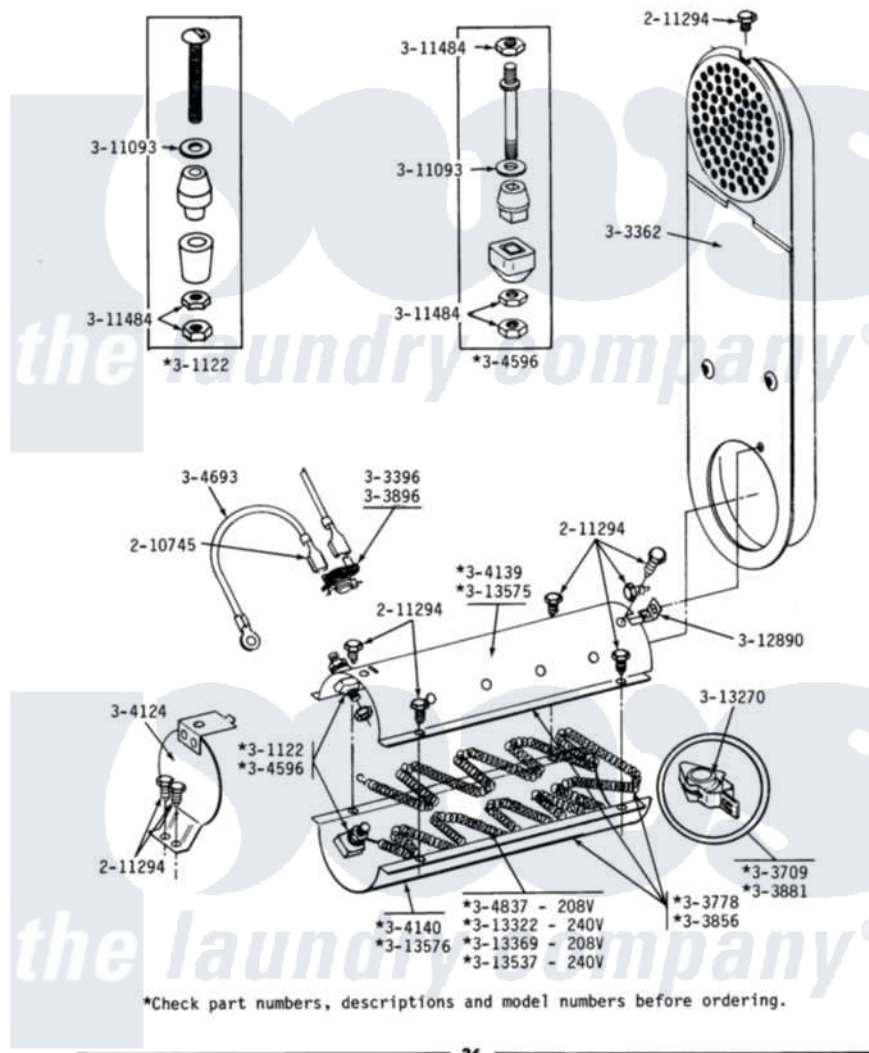

Maytag DE18CM 13 - INLET DUCT & HEATER ASSEMBLY

DE18CA-CM-CS-CT INLET DUCT & HEATER ASSEMBLY

Maytag Residential Maytag DE18CM Dryer Parts Parts Diagram 13 - INLET DUCT & HEATER ASSEMBLY
 Click on the part number to view part

| Item | Original Part Number | Replaced By | Status | Part Description |
|------|-------------------------|-------------------------|---------------|---|
| 001 | 210745 | | | Wire Terminal |
| 002 | 211294 | 90767 | | Screw, 8A X 3/8 HeX Washer Head Tapping |
| 003 | 301122 | Y304596 | | Terminal Insulator Assembly |
| 004 | Y303362 | | | Inlet Duct Assembly - DE |
| 005 | 303396 | | | Thermostat, Hi-Limit |
| 006 | 303709 | | | Clip And Insulator Assembly |
| 007 | Y303778 | | | Heater Assembly Complete |
| 008 | Y303856 | | Not Available | HEATER ASSY. COMPLETE (208V) |
| 009 | Y303881 | | | Clip And Insulator Assembly |
| 010 | 303896 | | | Hi-Limit Thermostat-Canada |
| 011 | 304124 | | Not Available | HEATER SHIELD |
| 012 | NLA | | Not Available | HEATER CHAMBER - TOP |
| 013 | NLA | | Not Available | HEATER CHAMBER - BOTTOM |
| 014 | Y304596 | | | Terminal Insulator Assembly |

| | | | |
|-----|-------------------------|---------------------------|-----------------------------|
| 015 | Y304693 | | Jumper Wire |
| 016 | Y304837 | W10116793 | Element |
| 017 | 311093 | | Washer, Terminal Connection |
| 018 | 311484 | 112432 | Nut |
| 019 | Y312890 | | Retainer, Heater Chamber |
| 020 | NLA | Not Available | RATCHET FOR TIMER |
| 021 | Y313322 | | Heater Element - DE Models |
| 022 | NLA | Not Available | HEATER ELEMENT 208 VOLT |
| 023 | Y313537 | | Heater Element 240 Volt |
| 024 | Y313575 | Not Available | HEATER CHAMBER, TOP |
| 025 | Y313576 | | Heater Chamber, Bottom |