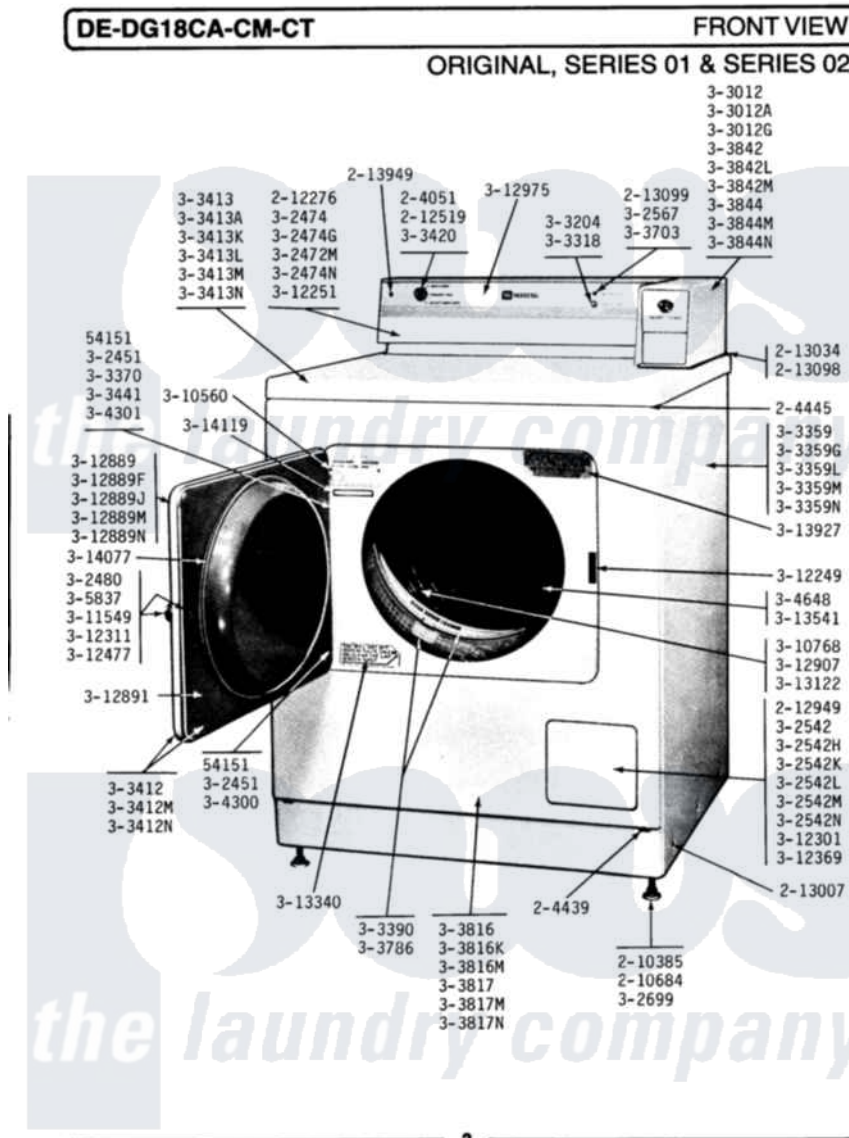

# Maytag DE18CS 01 - FRONT VIEW

Maytag Residential Maytag DE18CS Dryer Parts Parts Diagram 01 - FRONT VIEW  
 Click on the part number to view part

Item	Original Part Number	Replaced By	Status	Part Description
001	Y052740	<a href="#">62739</a>		Nut, Lock
002	204051	<a href="#">22204051</a>		Knob
003	<a href="#">204439</a>			Screw And Fstner Assembly
004	<a href="#">204445</a>			Screw And Fastener Assembly
005	205423	<a href="#">208883</a>		Coin Box K
006	205423L	<a href="#">208883</a>		Coin Box K
007	NLA		Not Available	MAYTAG COIN SLIDE
008	<a href="#">210385</a>			Lock Nut For Adjustable Leg
009	<a href="#">210684</a>			Foot, Adjustable Leg
010	212519	<a href="#">488234</a>		Screw 8-32 X 1/4
011	212949	<a href="#">22001866</a>		Screw, Relay
012	<a href="#">213007</a>			Xfor Cabinet See Cabinet, Back
013	<a href="#">213099</a>			Lens For Control Panel
014	<a href="#">213949</a>			Screw, No.8-18 X 5/16 Inch
015	Y302699	<a href="#">22003428</a>		Leg, Adjustable
016	<a href="#">Y303204</a>			Start Switch With Nuts