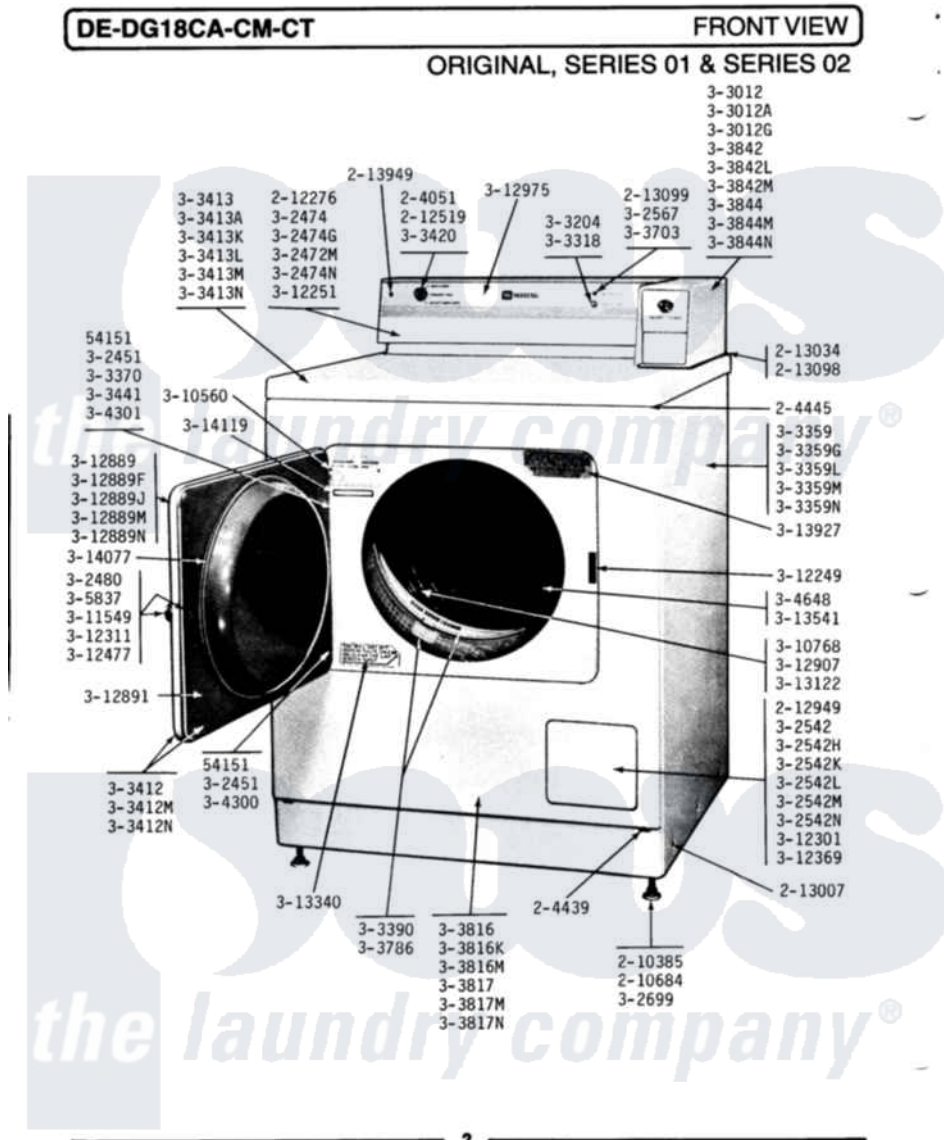

Maytag DE18CT 01 - FRONT VIEW

Maytag Residential Maytag DE18CT Dryer Parts Parts Diagram 01 - FRONT VIEW
 Click on the part number to view part

Item	Original Part Number	Replaced By	Status	Part Description
001	NLA		Not Available	SCREW, No.4-40 X 1/4
002	204051	22204051		Knob
003	204439			Screw And Fstner Assembly
004	204445			Screw And Fastener Assembly
005	210385			Lock Nut For Adjustable Leg
006	210684			Foot, Adjustable Leg
007	212276	W10116760		Screw
008	212519	488234		Screw 8-32 X 1/4
009	212949	22001866		Screw, Relay
010	213007			Xfor Cabinet See Cabinet, Back
011	NLA		Not Available	GASKET UNDER CONTROL CENTER
012	213099			Lens For Control Panel
013	213949			Screw, No.8-18 X 5/16 Inch
014	NLA		Not Available	HINGE ASSEMBLY----N
015	NLA		Not Available	CONTROL COVER-WHITE