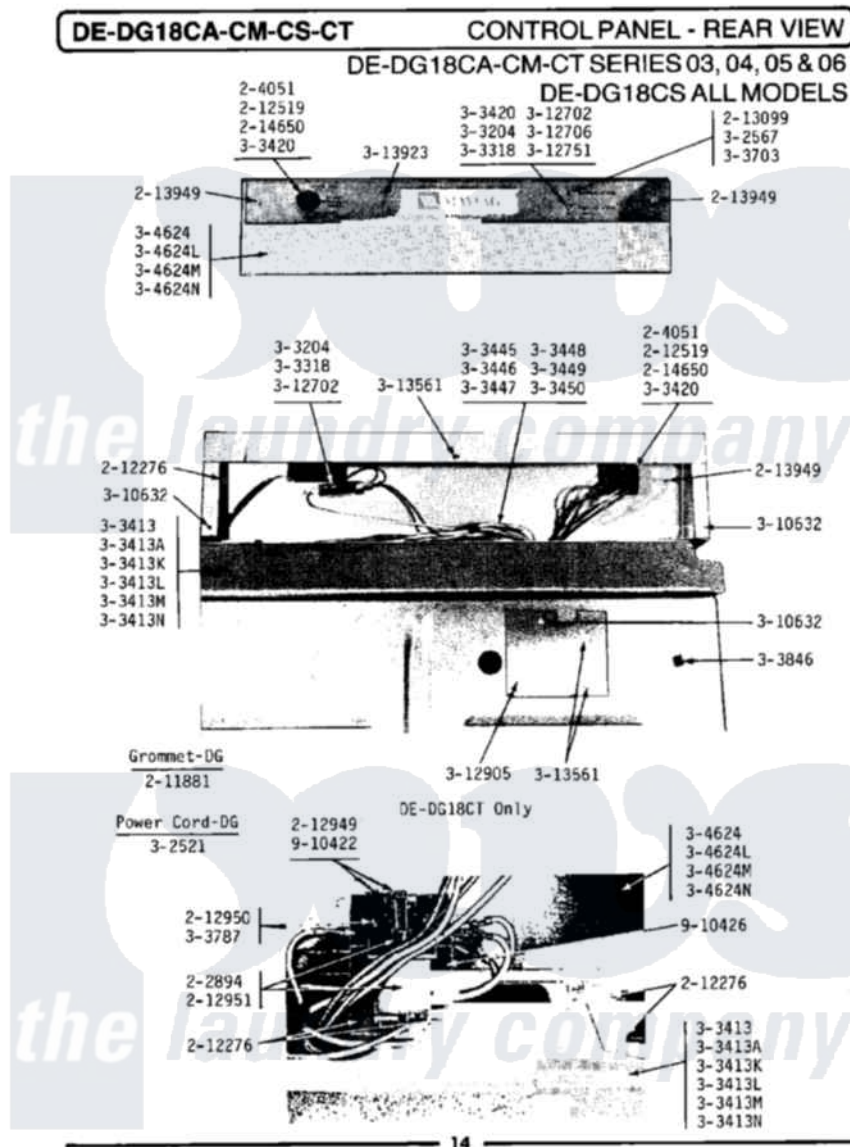

Maytag DE18CT 05 - CONTROL PANEL-REAR VIEW (SERIES 03)

Maytag Residential Maytag DE18CT Dryer Parts Parts Diagram 05 - CONTROL PANEL-REAR VIEW (SERIES 03)
 Click on the part number to view part

Item	Original Part Number	Replaced By	Status	Part Description
001	202894			Solenoid For Relay Assembly
002	204051	22204051		Knob
003	211881			Grommet, Cord Part Not Used- Gas Models Only
004	212276	W10116760		Screw
005	212519	488234		Screw 8-32 X 1/4
006	212949	22001866		Screw, Relay
007	212950	M0227520		Screw-Tc No.6-32 X 13/16", Preform SwiTch
008	212951			Screw, No.6-32 X 1/4 Inch
009	213099			Lens For Control Panel
010	213949			Screw, No.8-18 X 5/16 Inch
011	214650			Screw For 2-4051 Knob
012	NLA		Not Available	PILOT LIGHT
013	Y303318			Switch Assembly With Hex Nu
014	NLA		Not Available	TOP COVER-WHITE
015	NLA		Not Available	TOP COVER-ALMOND

016	NLA		Not Available	TOP COVER-HARVEST WHEAT
017	Y303420		Not Available	SELECTOR SWITCH
018	NLA		Not Available	MAIN WIRE HARNESS
019	Y303787		Not Available	SWITCH FOR RELAY
020	NLA		Not Available	SCREW & WASHER ASSY.
021	NLA		Not Available	CONTROL COVER-WHITE
022	NLA		Not Available	CONTROL COVER-ALMOND
023	NLA		Not Available	CONTROL COVER-HARVEST WHEAT
024	Y310632	1163839		Screw
025	Y311423	489483		Screw 10-32 X 1/2
026	NLA		Not Available	BACK FOR CONTROL PANEL
027	Y312702			Knurled Nut, Start Switch
028	Y312706	422617		Nut
029	312751			Lockwasher, Start Switch
030	Y312905		Not Available	COVER, TERMINAL
031	Y313561			Screw---NA
032	NLA		Not Available	CONTROL PANEL
033	NLA		Not Available	SPRING LEVER FOR RELAY
034	NLA		Not Available	RELAY BRACKET