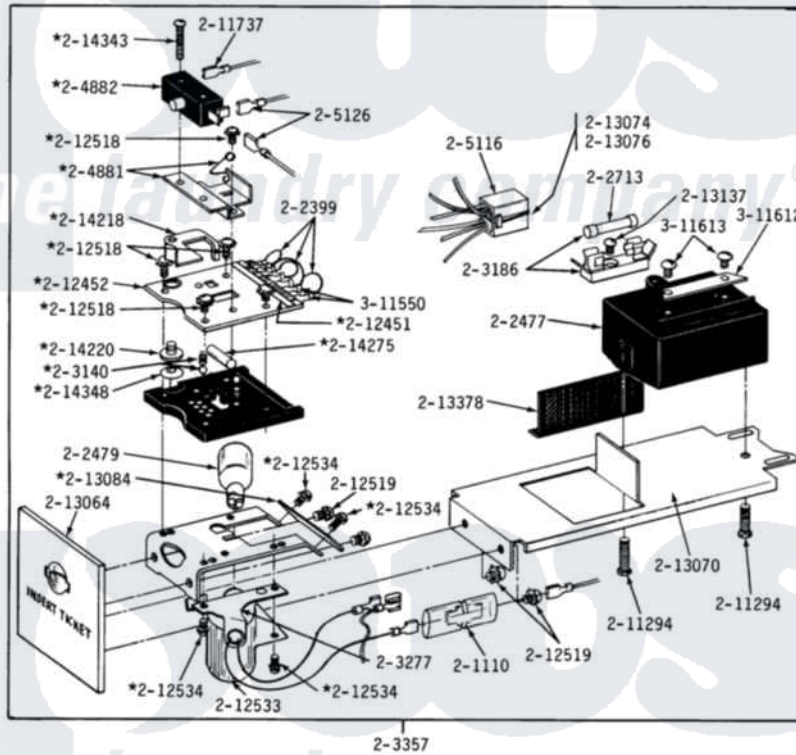

DE-DG18CT CT CONTROL CENTER COMPONENTS

Maytag Residential Maytag DE18CT Dryer Parts Parts Diagram 06 - CT CONTROL CENTER
 Click on the part number to view part

Item	Original Part Number	Replaced By	Status	Part Description
001	Y052740	62739		Nut, Lock
002	NLA		Not Available	OUTER CASE-WHITE
003	NLA		Not Available	OUTER CASE-ALMOND
004	NLA		Not Available	OUTER CASE-WHITE
005	NLA		Not Available	MTG. STRAP----NA
006	NLA		Not Available	ACCESS DOOR (WHITE)
007	NLA		Not Available	ACCESS DOOR-ALMOND
008	NLA		Not Available	ACCESS DOOR-HARVEST WHEAT
009	NLA		Not Available	ACCESS DOOR (WHITE)
010	NLA		Not Available	ACCESS DOOR-ALMOND
011	NLA		Not Available	ACCESS DOOR-HARVEST WHEAT
012	NLA		Not Available	HARNESS FOR TICKET CONTROL
013	211294	90767		Screw, 8A X 3/8 HeX Washer Head Tapping
014	212276	W10116760		Screw

015	NLA	Not Available	GASKET UNDER CONTROL CENTER
016	213089		Knob For Timer
017	NLA	Not Available	LATCH FOR ACCESS DOOR
018	Y302559	Not Available	HARNES FOR TIMER
019	NLA	Not Available	MAIN WIRE HARNES
020	Y303801	Not Available	TIMER WITH KNOB AND PIN
021	NLA	Not Available	CONTROL CENTER-WHITE
022	NLA	Not Available	CONTROL CENTER-ALMOND
023	NLA	Not Available	CONTROL CENTER-HARVEST WHEA
024	NLA	Not Available	TIMER MOTOR
025	NLA	Not Available	TIMER MOTOR
026	Y312300		Groov-Pin
027	910309		Washer, Mounting Strap