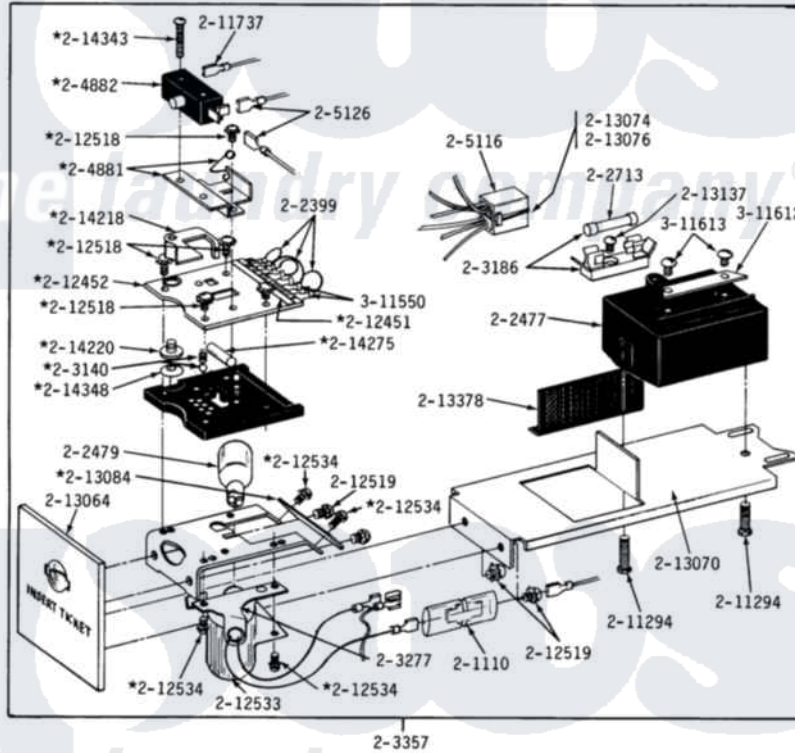

Maytag DE18CT 07 - CT CONTROL CENTER COMPONENTS

DE-DG18CT

CT CONTROL CENTER COMPONENTS

Maytag Residential Maytag DE18CT Dryer Parts Parts Diagram 07 - CT CONTROL CENTER COMPONENTS

Click on the part number to view part

Item	Original Part Number	Replaced By	Status	Part Description
001	Y201110		Not Available	CONNECTOR, WIRE (INDIC. LIGHT)
002	NLA		Not Available	JUMPER WIRE (BLACK)
003	202477	22003292		Control As
004	202479	A3167501		Lamp Oven, Int.
005	202509			Ticket Control Assembly
006	202713	22001555		Fuse
007	203140			Contact Ball Kit
008	NLA		Not Available	FUSE BLOCK WITH FUSE
009	NLA		Not Available	LAMP SOCKET WITH BRACKET
010	NLA		Not Available	TICKET RECEIVER ASSEMBLY
011	204881			Cam Plate Assembly
012	204882		Not Available	SWITCH FOR TICKET CONTROL
013	NLA		Not Available	HARNESS FOR TICKET CONTROL

014	NLA		Not Available	SPADE CONNECTOR
015	211294	90767		Screw, 8A X 3/8 HeX Washer Head Tapping
016	211737	248562		Terminal
017	NLA		Not Available	OVERLAY FOR CIRCUIT BOARD
018	212452			Board, Circuit
019	NLA		Not Available	SEMS SCREW (No.4-40 X 1/2 INC)
020	212519	488234		Screw 8-32 X 1/4
021	212533			SHIELD FOR HEAT LAMP
022	NLA		Not Available	SCREW, SHIELD TO CONTROL
023	NLA		Not Available	FRONT PLATE F/TICKET CONTRO
024	NLA		Not Available	BRACKET FOR TICKET ASSEMBLY
025	213074			Pin Receptacle For Plug
026	NLA		Not Available	PIN FOR PLUG
027	NLA		Not Available	TICKET DEFLECTOR
028	NLA		Not Available	SCREW (No.6 X 1/4 INCH)
029	NLA		Not Available	SHIELD
030	214218			Lever, Switch
031	214220			Adjustment Thumb Wheel
032	214275			Roller For Cam
033	NLA		Not Available	SCREW
034	NLA		Not Available	SPRING WASHER
035	Y311550		Not Available	SPADE (MINIATURE)
036	311612		Not Available	COVER, CIRCUIT BOARD TERMINALS
037	311613	Y311711		Screw, Fuse Block