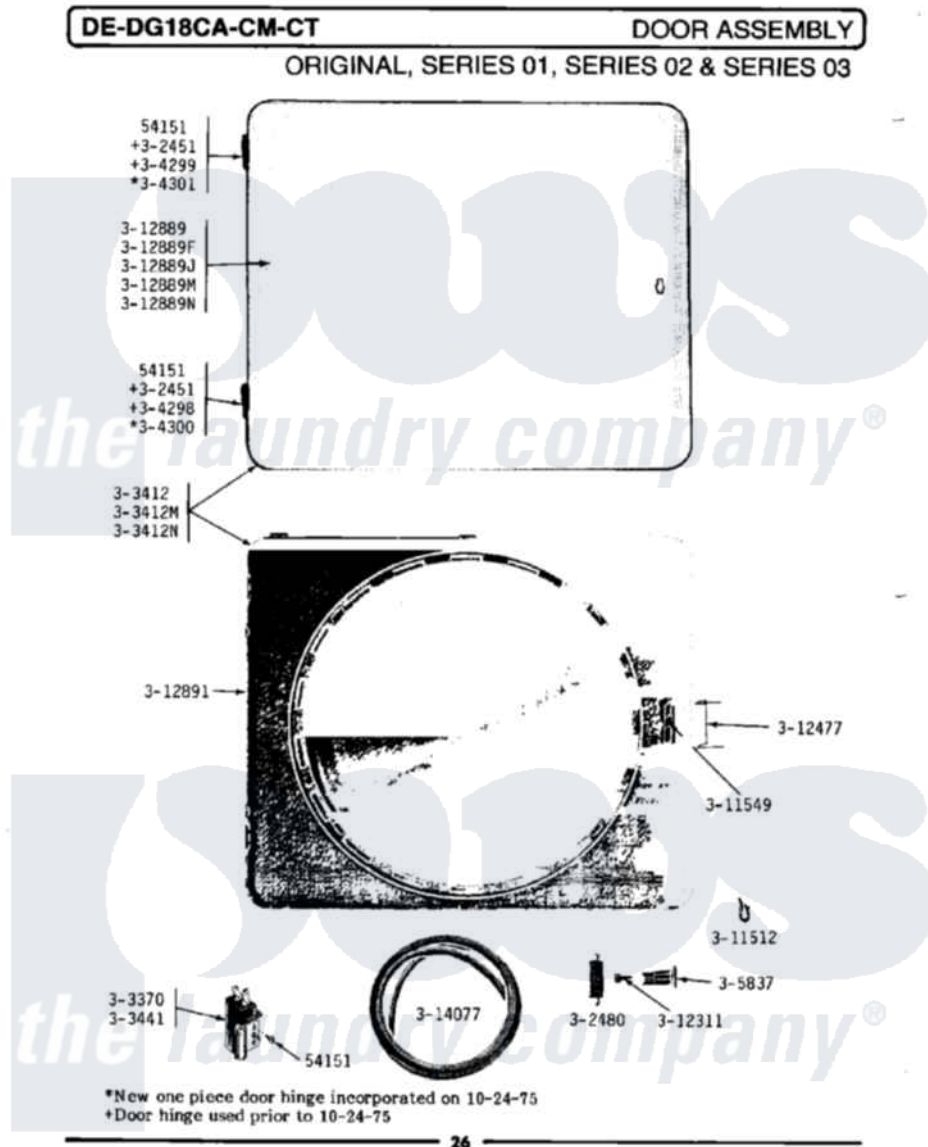

Maytag DE18CT 08 - DOOR ASSEMBLY

Maytag [Residential Maytag DE18CT Dryer Parts](#) Parts Diagram 08 - DOOR ASSEMBLY
Click on the part number to view part

Item	Original Part Number	Replaced By	Status	Part Description
001	NLA		Not Available	SCREW, No.4-40 X 1/4
002	NLA		Not Available	HINGE ASSEMBLY---N
003	NLA		Not Available	LATCH
004	Y303370			Door Switch
005	NLA		Not Available	DOOR COMPLETE-WHITE
006	NLA		Not Available	DOOR COMPLETE-HARVEST WHEAT
007	Y304298			Hinge - Lower
008	NLA		Not Available	HINGE - UPPER
009	NLA		Not Available	HINGE - LOWER
010	NLA		Not Available	HINGE - UPPER
011	NLA		Not Available	KNOB AND SCREW
012	NLA		Not Available	FASTENER
013	NLA		Not Available	WIRE CLIP
014	NLA		Not Available	SCREW---NA
015	NLA		Not Available	MAGNETIC LATCH RETAINER

016	NLA	Not Available	DOOR PANEL-WHITE
017	NLA	Not Available	DOOR PANEL-HARVEST WHEAT
018	Y312891	Not Available	DOOR LINER - INNER HALF
019	314077		Door Seal