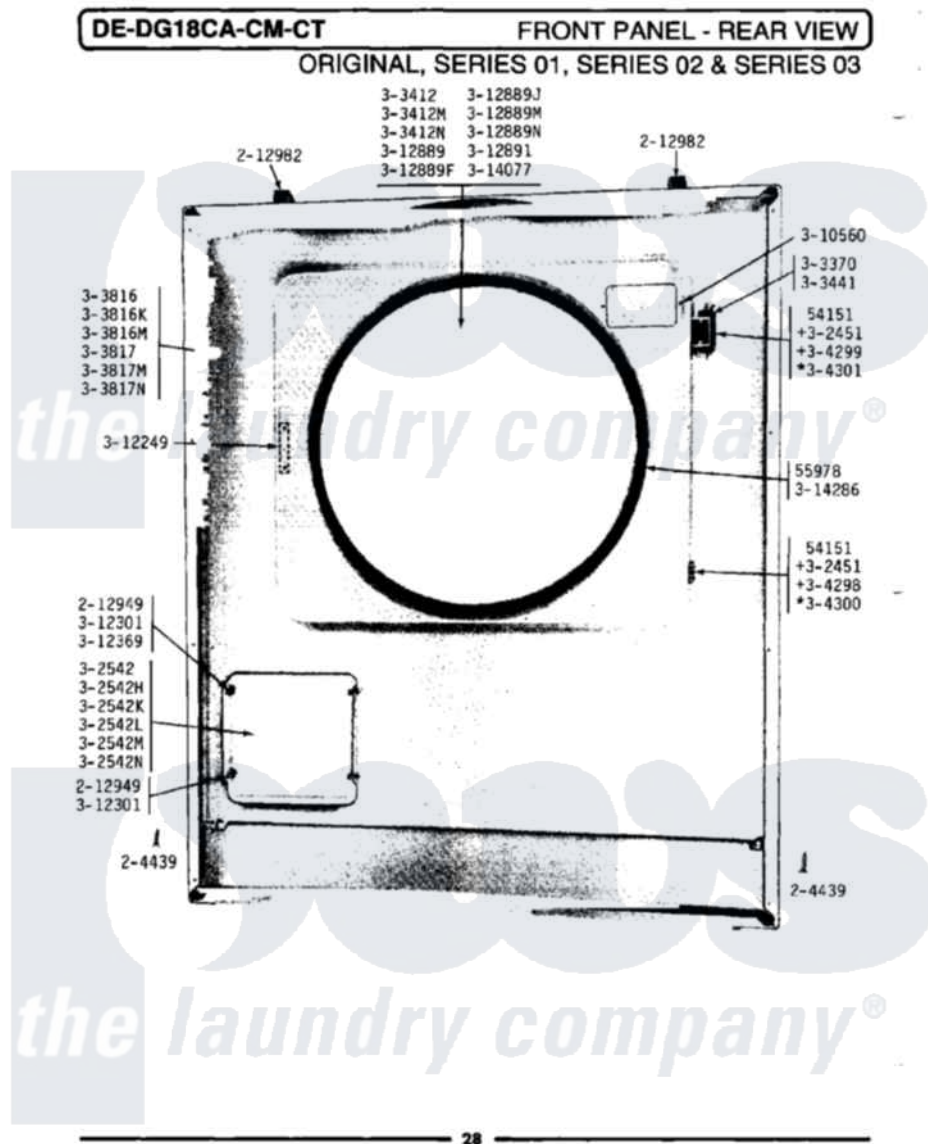

Maytag DE18CT 09 - FRONT PANEL-REAR VIEW

Maytag [Residential Maytag DE18CT Dryer Parts](#) Parts Diagram 09 - FRONT PANEL-REAR VIEW
 Click on the part number to view part

| Item | Original Part Number | Replaced By | Status | Part Description |
|------|-------------------------|--------------------------|---------------|-----------------------------|
| 001 | NLA | | Not Available | SCREW, No.4-40 X 1/4 |
| 002 | Y055978 | | | Rubber Adhesive, 2 Oz Tube |
| 003 | 204439 | | | Screw And Fstner Assembly |
| 004 | 212982 | 22001650 | | Fastener, Spring |
| 005 | NLA | | Not Available | HINGE ASSEMBLY----N |
| 006 | Y303370 | | | Door Switch |
| 007 | NLA | | Not Available | DOOR COMPLETE-WHITE |
| 008 | NLA | | Not Available | DOOR COMPLETE-HARVEST WHEAT |
| 009 | NLA | | Not Available | FRONT PANEL-WHITE |
| 010 | NLA | | Not Available | FRONT PANEL-HARVEST WHEAT |
| 011 | Y304298 | | | Hinge - Lower |
| 012 | NLA | | Not Available | HINGE - UPPER |
| 013 | NLA | | Not Available | HINGE - LOWER |
| 014 | NLA | | Not Available | HINGE - UPPER |
| 015 | 310560 | 74004005 | | Screw, 6-32 X 5/16" |

| | | | |
|-----|------------------------|---------------|--------------------------------|
| 016 | NLA | Not Available | STRIKE PLATE |
| 017 | NLA | Not Available | DOOR PANEL-WHITE |
| 018 | NLA | Not Available | DOOR PANEL-HAVEST WHEAT |
| 019 | Y312891 | Not Available | DOOR LINER - INNER HALF |
| 020 | Y313340 | | LABEL, LINT SCREEN INSTRUCTION |
| 021 | Y313927 | | INSTRUCTION LABEL |
| 022 | 314077 | | Door Seal |
| 023 | NLA | Not Available | GAS IGNITION LABEL |
| 024 | 314286 | | Seal For Front Panel |