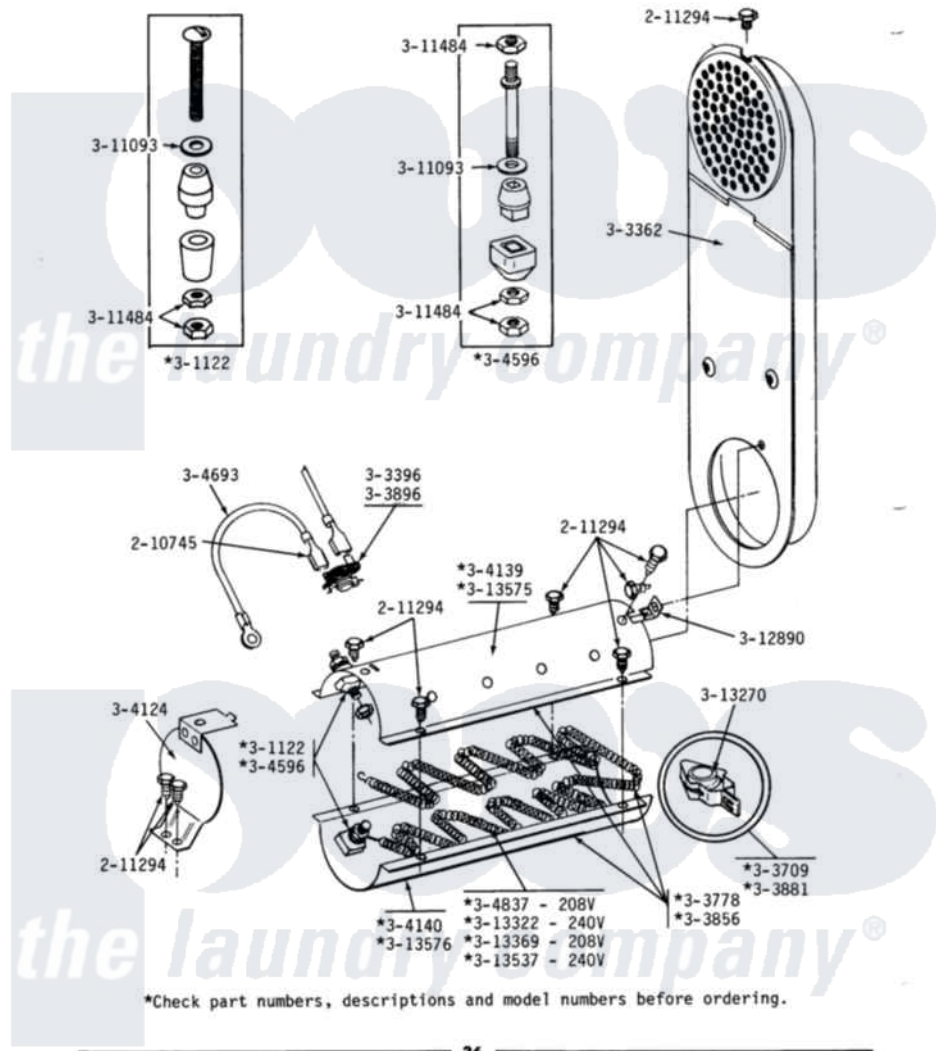

Maytag DE18CT 13 - INLET DUCT & HEATER ASSEMBLY

DE18CA-CM-CS-CT INLET DUCT & HEATER ASSEMBLY

Maytag Residential Maytag DE18CT Dryer Parts Parts Diagram 13 - INLET DUCT & HEATER ASSEMBLY
 Click on the part number to view part

Item	Original Part Number	Replaced By	Status	Part Description
001	210745			Wire Terminal
002	211294	90767		Screw, 8A X 3/8 HeX Washer Head Tapping
003	301122	Y304596		Terminal Insulator Assembly
004	Y303362			Inlet Duct Assembly - DE
005	303396			Thermostat, Hi-Limit
006	303709			Clip And Insulator Assembly
007	Y303778			Heater Assembly Complete
008	Y303856		Not Available	HEATER ASSY. COMPLETE (208V)
009	Y303881			Clip And Insulator Assembly
010	303896			Hi-Limit Thermostat-Canada
011	304124		Not Available	HEATER SHIELD
012	NLA		Not Available	HEATER CHAMBER - TOP
013	NLA		Not Available	HEATER CHAMBER - BOTTOM
014	Y304596			Terminal Insulator Assembly

015	Y304693		Jumper Wire
016	Y304837	W10116793	Element
017	311093		Washer, Terminal Connection
018	311484	112432	Nut
019	Y312890		Retainer, Heater Chamber
020	Y313270		Insulator For Heater Elemen
021	Y313322		Heater Element - DE Models
022	NLA	Not Available	HEATER ELEMENT 208 VOLT
023	Y313537		Heater Element 240 Volt
024	Y313575	Not Available	HEATER CHAMBER, TOP
025	Y313576		Heater Chamber, Bottom