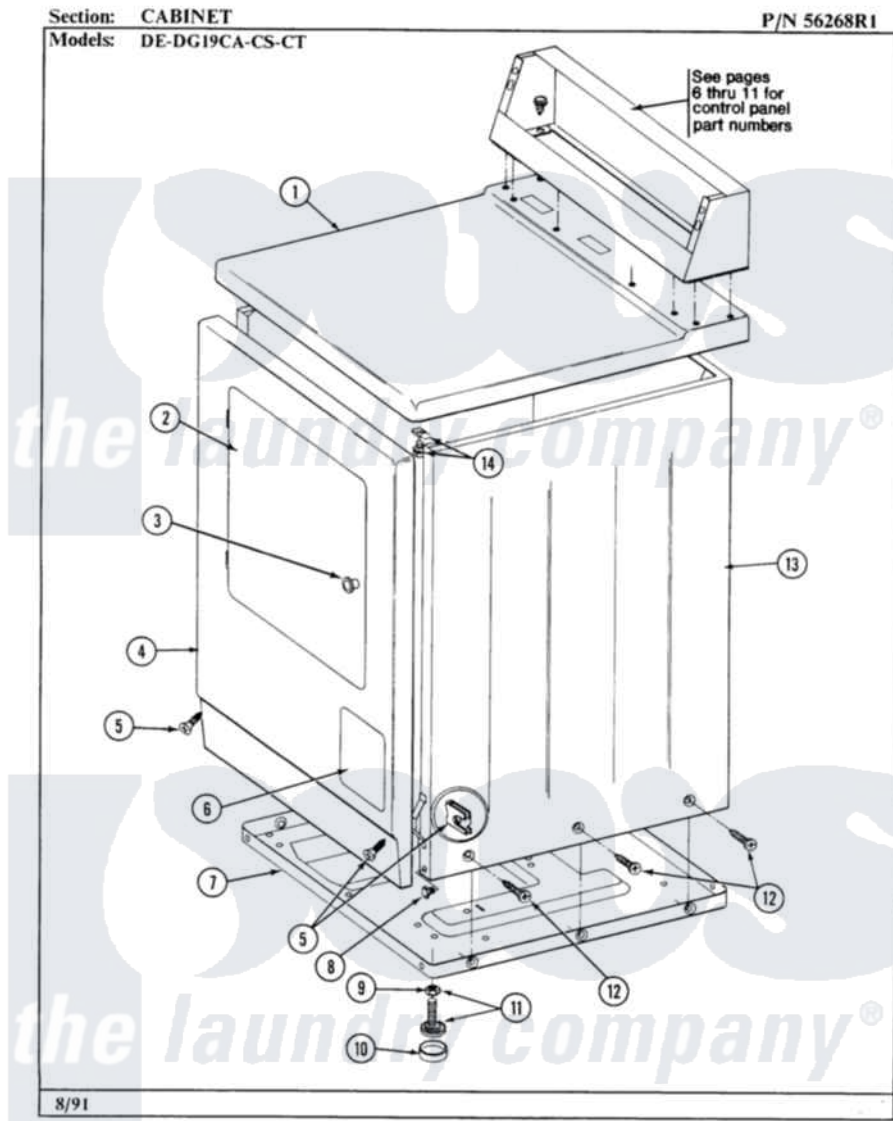

Maytag DE19CA 01 - CABINET-FRONT

Maytag [Residential Maytag DE19CA Dryer Parts](#) Parts Diagram 01 - CABINET-FRONT
Click on the part number to view part

Item	Original Part Number	Replaced By	Status	Part Description
001	NLA		Not Available	(ALM)
"	Y305190	307104		Top Cover Assembly
002	Y313908			DOOR PANEL-WHITE
"	NLA		Not Available	(ALM)
"	Y304579			DOOR (WHT)
003	NLA		Not Available	KNOB & SCREW
004	NLA		Not Available	FRONT PANEL (WHT)
005	204439			Screw And Fstner Assembly
006	NLA		Not Available	PART NOT USED
007	Y303361		Not Available	BASE ASSY. (UPPER & LOWER)
008	Y310632	1163839		Screw
009	Y052740	62739		Nut, Lock
010	Y314137			Foot, Rubber
011	Y305086			Adjustable Leg And Nut
012	213007			Xfor Cabinet See Cabinet, Back