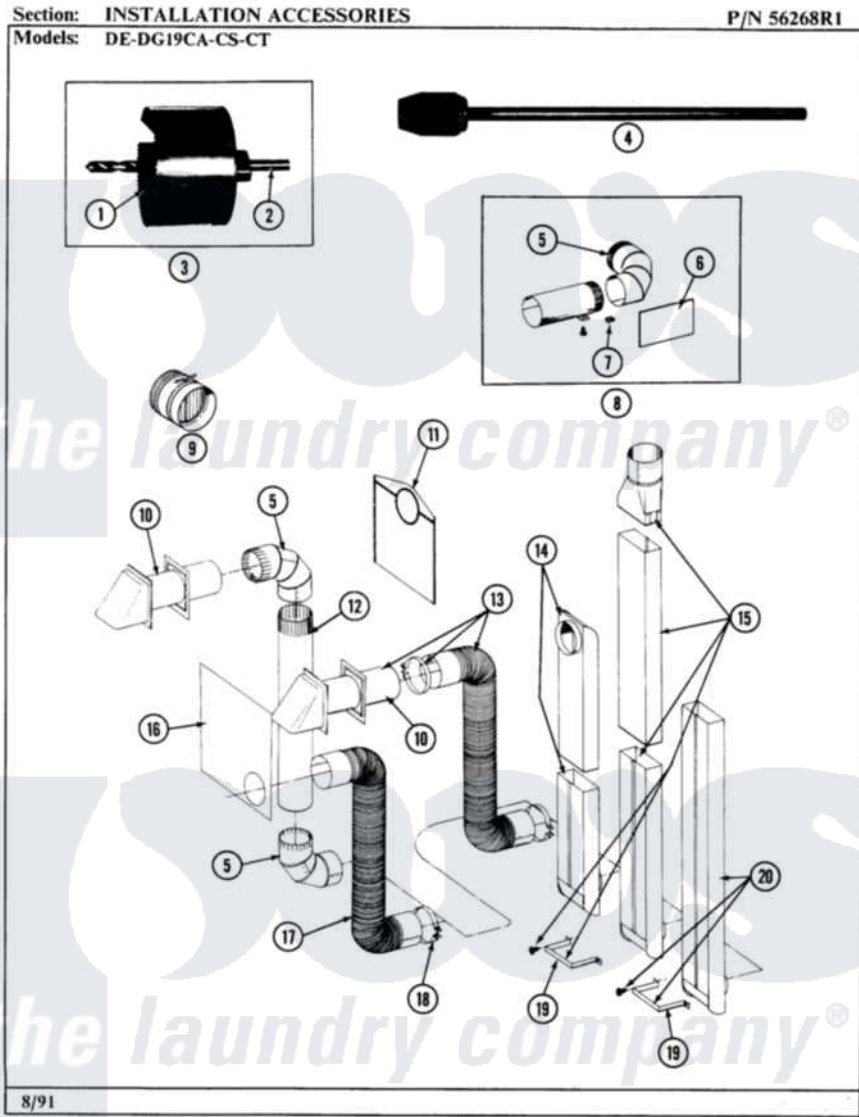

# Maytag DE19CA 08 - INSTALLATION ACCESSORIES

Maytag [Residential Maytag DE19CA Dryer Parts](#) Parts Diagram 08 - INSTALLATION ACCESSORIES  
 Click on the part number to view part

Item	Original Part Number	Replaced By	Status	Part Description
001	NLA		Not Available	BLADE, SAW
002	NLA		Not Available	REPLACEMENT DRILL
003	NLA		Not Available	HOLE SAW W/DRILL BIT
004	NLA		Not Available	EXTENSION CHUCK, DRILL
005	<a href="#">Y059131</a>			Elbow, Venting
006	<a href="#">312302</a>			Insulation, Exhaust Duct Kit
007	<a href="#">213323</a>			Fastener, Exhaust Duct Kit
008	211294	<a href="#">90767</a>		Screw, 8A X 3/8 HeX Washer Head Tapping
"	<a href="#">Y304652</a>			Exhaust Duct Kit
009	NLA		Not Available	DAMPER, BACK DRAFT
010	Y059129	<a href="#">4396007RW</a>		Vent Hood
011	311353		Not Available	BAG, LINT (DACRON)
012	<a href="#">Y059130</a>			Pipe, Venting
013	<a href="#">Y059143</a>			Flexible Vent Kit
014	<a href="#">Y059135</a>			Vent Duct Assembly
015	NLA		Not Available	RECTANGULAR VENT KIT

016	Y059134		PLATE, ALUM. WINDOW (15``X20``)
017	Y304353	<a href="#">4396010RP</a>	6ft Scvent
018	<a href="#">Y304630</a>		Clamp, Flexible Duct
019	211294	<a href="#">90767</a>	Screw, 8A X 3/8 HeX Washer Head Tapping
"	NLA	Not Available	BRACKET, EXHAUST DEFLECTOR
020	NLA	Not Available	EXHAUST DEFLECTOR KIT