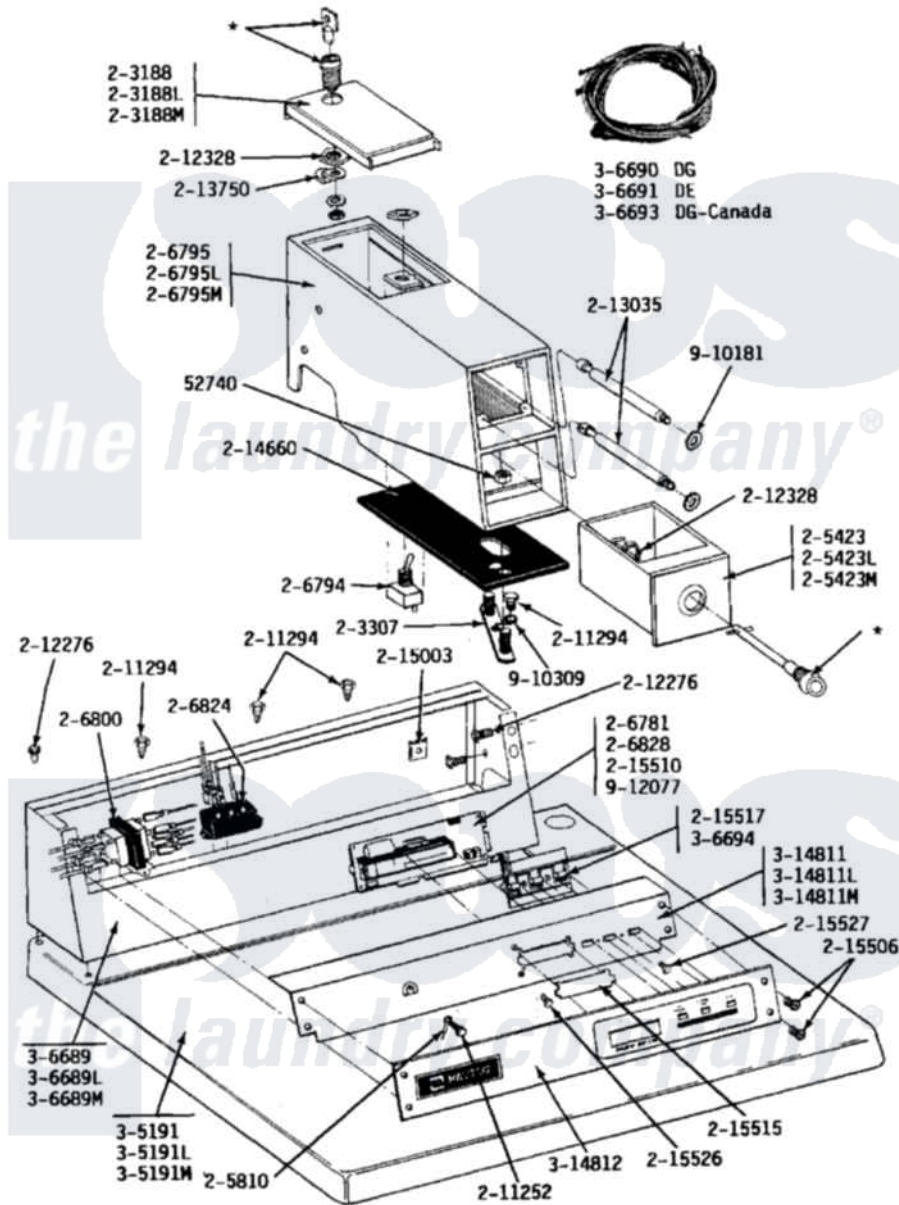

Maytag DE19CD 01 - CD CONTROL PANEL & CONTROL CENTER

Maytag [Residential Maytag DE19CD Dryer Parts](#) Parts Diagram 01 - CD CONTROL PANEL & CONTROL CENTER
 Click on the part number to view part

Item	Original Part Number	Replaced By	Status	Part Description
001	Y052740	62739		Nut, Lock
002	203188		Not Available	TIMER ACCESS DOOR (WHT)
003	203188L		Not Available	ACCESS DOOR-ALMOND
004	203188M		Not Available	ACCESS DOOR-HARVEST WHEAT
005	NLA		Not Available	MTG. STRAP---NA
006	205423	208883		Coin Box K
007	205423L	208883		Coin Box K
008	205423M	208883		Coin Box K
009	205810			Wire, Ground
010	NLA		Not Available	CIRCUIT BOARD ASSY
011	206794		Not Available	SWITCH (W/NUT)
012	206795		Not Available	COIN DROP METER ASSY
013	206795L		Not Available	COIN DROP METER ASSY
014	NLA		Not Available	COIN DROP METER ASSY
015	Y206800	207766		Transformer