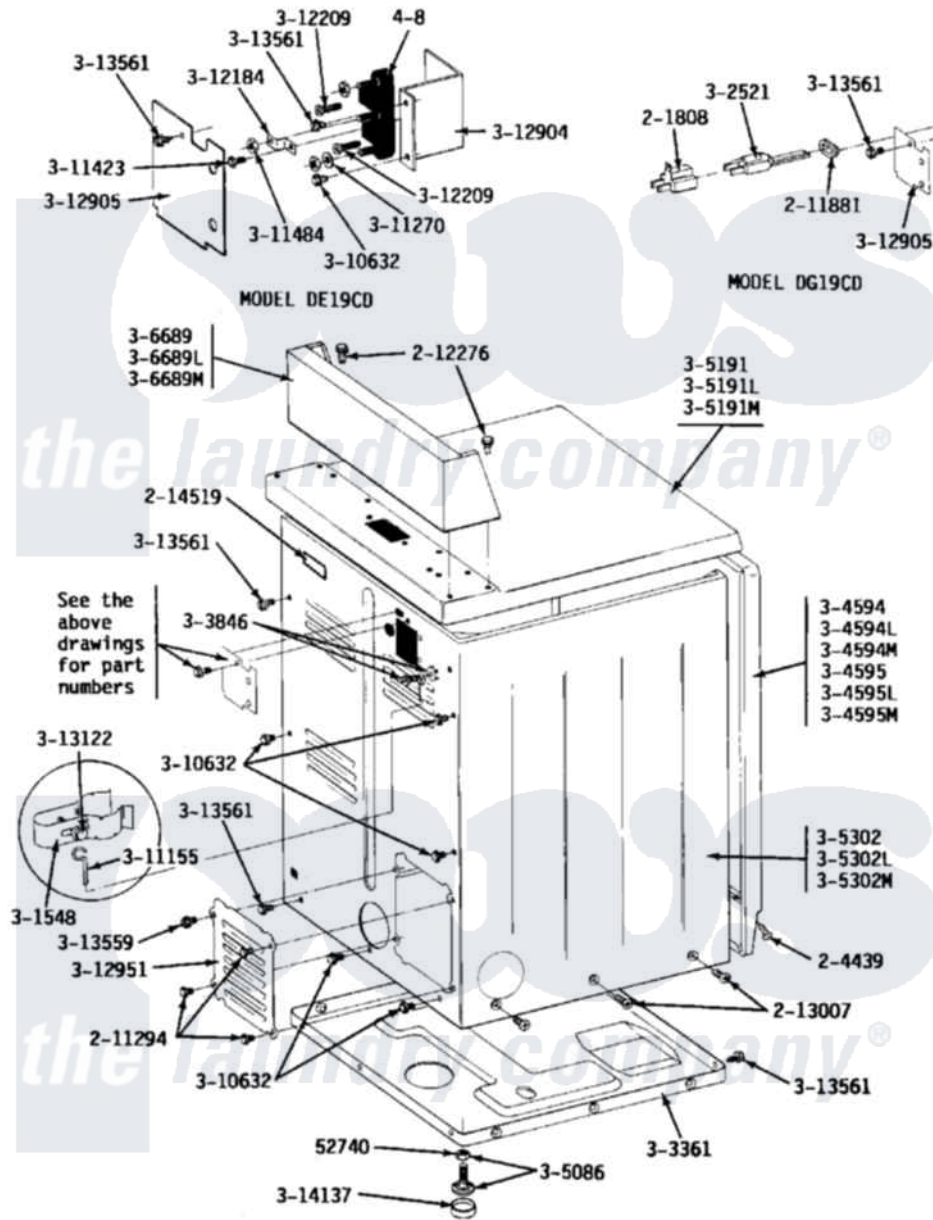

# Maytag DE19CD 02 - REAR VIEW

Maytag Residential Maytag DE19CD Dryer Parts Parts Diagram 02 - REAR VIEW

Click on the part number to view part

Item	Original Part Number	Replaced By	Status	Part Description
001	Y052740	<a href="#">62739</a>		Nut, Lock
002	<a href="#">Y201808</a>			Converter
003	<a href="#">204439</a>			Screw And Fstner Assembly
004	211294	<a href="#">90767</a>		Screw, 8A X 3/8 HeX Washer Head Tapping
006	212276	<a href="#">W10116760</a>		Screw
007	<a href="#">213007</a>			Xfor Cabinet See Cabinet, Back
009	<a href="#">301548</a>			Clamp, Ground Wire
011	Y303361		Not Available	BASE ASSY. (UPPER & LOWER)
012	NLA		Not Available	SCREW & WASHER ASSY.
019	<a href="#">Y305086</a>			Adjustable Leg And Nut
020	Y305191		Not Available	TOP COVER-WHITE
021	NLA		Not Available	TOP COVER-ALMOND
022	NLA		Not Available	TOP COVER-HARVEST WHEAT
023	NLA		Not Available	CABINET-WHITE

024	NLA		Not Available	CABINET-ALMOND
025	NLA		Not Available	CABINET-HARVEST WHEAT
026	NLA		Not Available	CONTROL COVER (WHT)
027	NLA		Not Available	CONTROL COVER ASSY---- NA
028	NLA		Not Available	CONTROL COVER ASSY
029	Y310632	<a href="#">1163839</a>		Screw
030	<a href="#">311155</a>			Ground Wire And Clamp
031	<a href="#">Y311270</a>			Washer, Terminal Block
032	Y311423	<a href="#">489483</a>		Screw 10-32 X 1/2
033	311484	<a href="#">112432</a>		Nut
034	<a href="#">Y312184</a>			Strap, Grounding
035	Y312209	<a href="#">W10001200</a>		Screw
036	<a href="#">Y312904</a>			Bracket, Terminal Block
037	Y312905		Not Available	COVER, TERMINAL
038	Y312951		Not Available	ACCESS COVER, BACK
039	<a href="#">313122</a>			Screw - Baffle To Tumbler
040	<a href="#">Y313559</a>			Screw
041	<a href="#">Y313561</a>			Screw----NA
042	<a href="#">Y314137</a>			Foot, Rubber
043	<a href="#">400008</a>			Block, Terminal