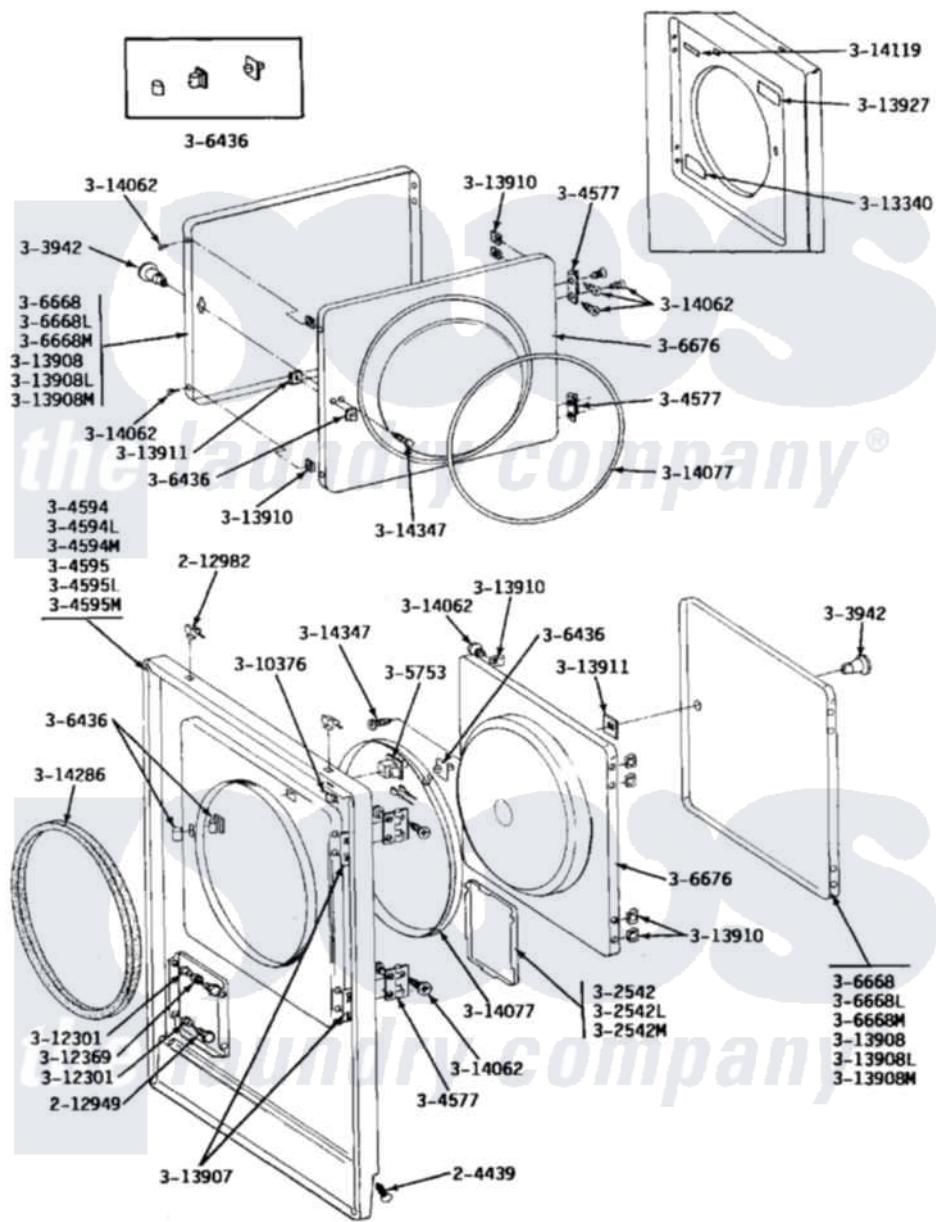

Maytag DE19CD 03 - FRONT PANEL & DOOR ASSEMBLY

Maytag [Residential Maytag DE19CD Dryer Parts](#) Parts Diagram 03 - FRONT PANEL & DOOR ASSEMBLY
 Click on the part number to view part

Item	Original Part Number	Replaced By	Status	Part Description
001	204439			Screw And Fstner Assembly
002	212949	22001866		Screw, Relay
003	212982	22001650		Fastener, Spring
004	NLA		Not Available	ACCESS DOOR (WHITE)
005	NLA		Not Available	ACCESS DOOR-ALMOND
006	NLA		Not Available	ACCESS DOOR-HARVEST WHEAT
007	NLA		Not Available	KNOB AND SCREW
011	NLA		Not Available	FRONT PANEL-WHITE
012	NLA		Not Available	FRONT PANEL-ALMOND
013	NLA		Not Available	FRONT PANEL-HARVEST WHEAT
014	Y304577	33001230		Hinge, Door
015	Y305753	W10169313		Switch-Dor
016	306436			Door Latch Kit--W
017	Y306668			DOOR (WHT)
018	NLA		Not Available	DOOR-ALMOND

019	NLA	Not Available	DOOR-HARVEST WHEAT
020	NLA	Not Available	INNER DOOR WITH KNOB
021	Y310376		Clip, Door Switch Harness
022	NLA	Not Available	BUSHING FOR ACCESS STUD
023	312369		Sleeve, Access Panel Stud Part Not Used
024	Y313340		LABEL, LINT SCREEN INSTRUCTION
025	Y313907		Fastener, Twin
026	Y313908		DOOR PANEL-WHITE
027	NLA	Not Available	DOOR PANEL-ALMOND
028	NLA	Not Available	DOOR PANEL-HARVEST WHEAT
029	Y313910		Clip, Door Liner To Outer Panel
030	Y313911		Door Strike Retainer
031	Y313927		INSTRUCTION LABEL
032	Y314062		Screw, Door Hinge And Panel
033	314077		Door Seal
034	NLA	Not Available	GAS IGNITION LABEL
035	314286		Seal For Front Panel
036	NLA	Not Available	SCREW FOR DOOR KNOB---NA