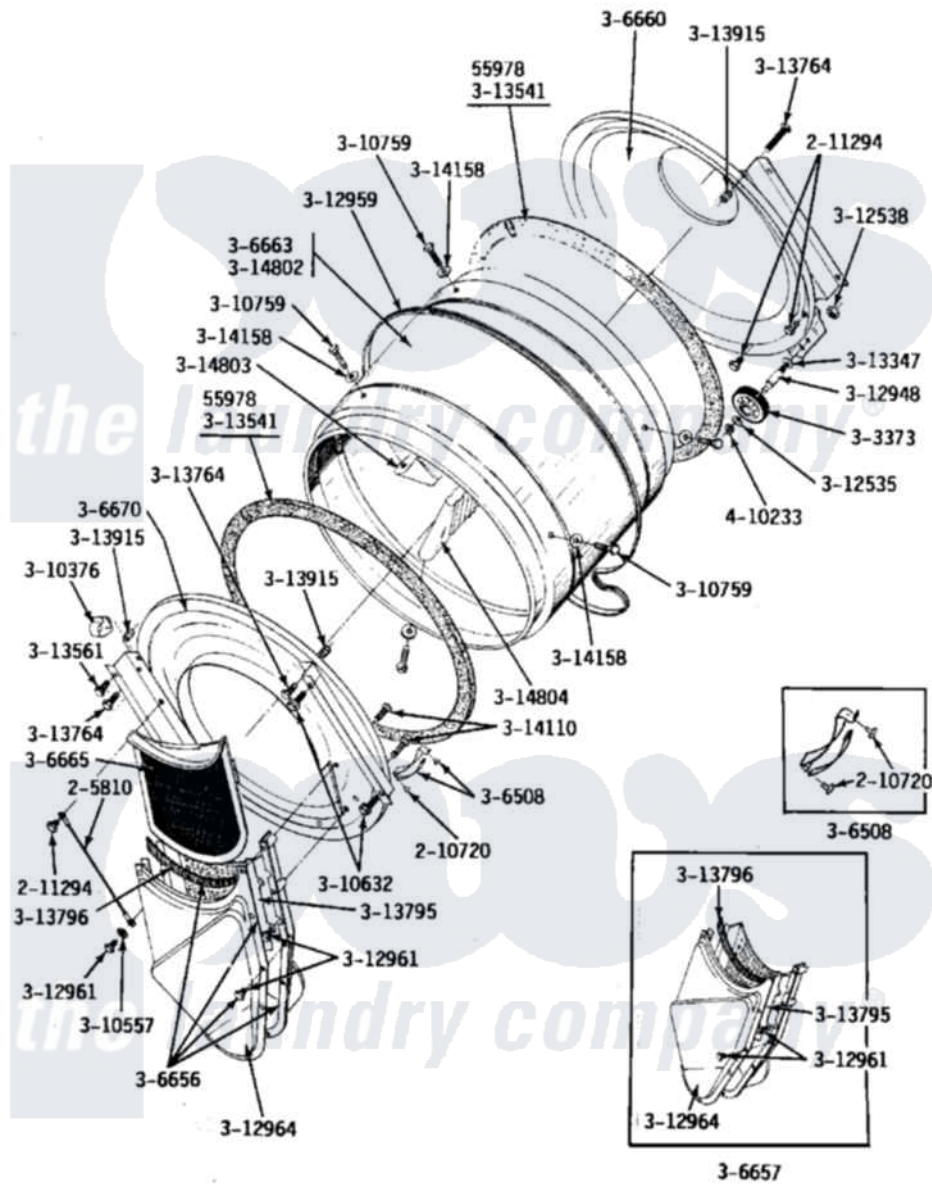

Maytag DE19CD 04 - LINT SCREEN, TUMBLER (FRONT & BACK)

Maytag Residential Maytag DE19CD Dryer Parts Parts Diagram 04 - LINT SCREEN, TUMBLER (FRONT & BACK)
 Click on the part number to view part

Item	Original Part Number	Replaced By	Status	Part Description
001	Y055978			Rubber Adhesive, 2 Oz Tube
002	205810			Wire, Ground
003	210720			Rivet, Bearing To Tumbler Fmt
004	211294	90767		Screw, 8A X 3/8 HeX Washer Head Tapping
005	Y303373	12001541		Drum Roller/Washer Assembly--W
006	306508			Tumbler Bearing Kit ----W
007	306656		Not Available	OUTLET DUCT & GRID ASSEMBLY
008	306657		Not Available	OUTLET DUCT & GRID
009	Y306660	33001106		Back, Tumbler
010	306663		Not Available	TUMBLER W/BAFFLES
011	Y306665	33001003		Screen, Lint
012	NLA		Not Available	TUMBLER FRONT----NA
013	Y310376			Clip, Door Switch Harness
014	310557			Washer

015	Y310632	1163839	Screw
016	Y310759		Screw, Tumbler Baffles
017	312535		Washer, Vault Mounting Brk.
018	312538	33001443	Nut, Hex
019	Y312948	6-3129480	Shaft- Tumbler
020	Y312959		Poly "V" Belt For Tumbler
021	Y312961	W10116751	Screw
022	Y312964	Not Available	OUTLET DUCT - OUTER HALF
023	Y313347	312535	Washer, Vault Mounting Brk.
024	Y313541	33313541	Seal- Tumbler
025	Y313561		Screw----NA
026	NLA	Not Available	SCREW
027	Y313795		Guide For Lint Screen
028	Y313796		Lint Seal
029	NLA	Not Available	COVER, THREAD
030	Y314110	33002917	Screw, No.10-16
031	314158		Washer, Baffle To Tumbler
032	314802	Not Available	TUMBLER W/OUT BAFFLES
033	314803	33001012	Baffle
034	314804	33001004	Baffle, Tall
035	410233	9703438	Ring-Retrn