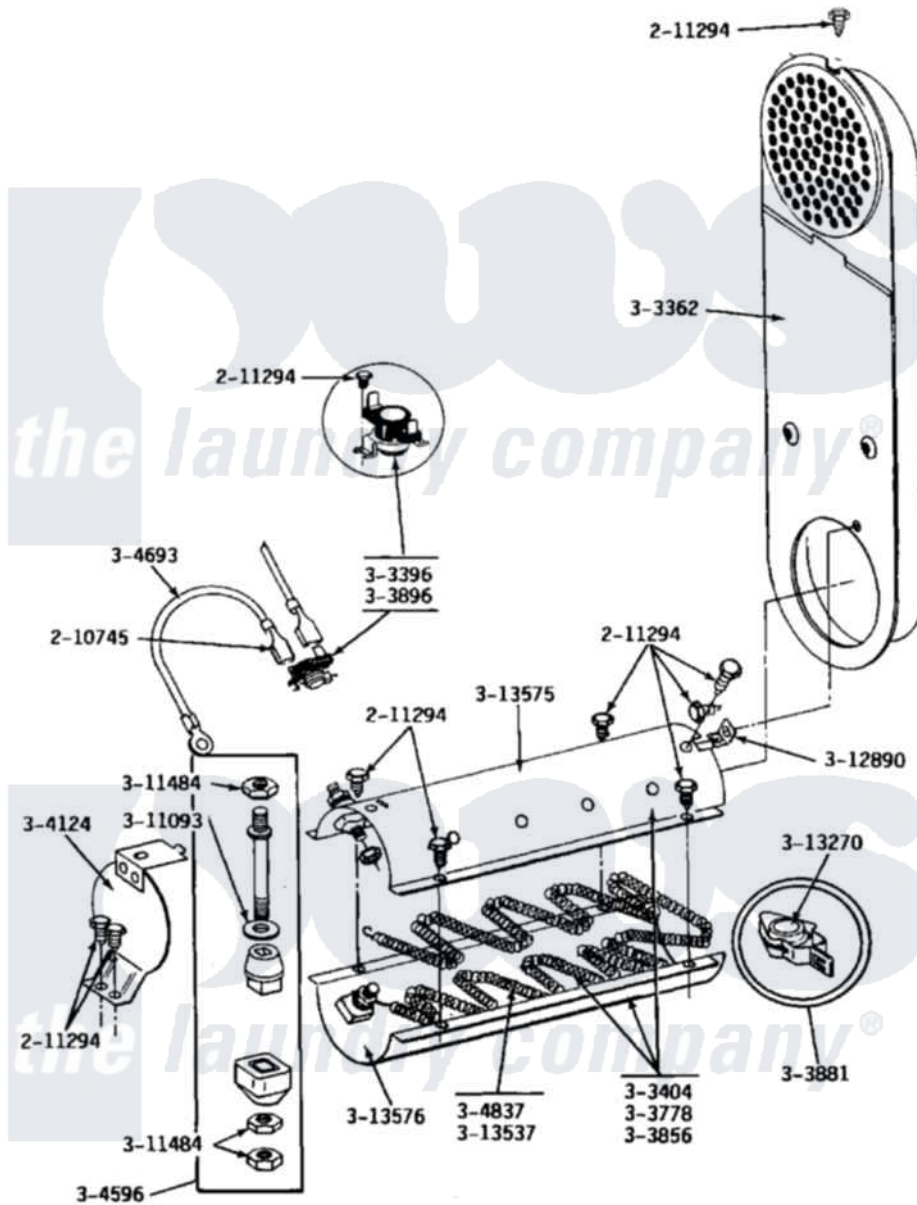

Maytag DE19CD 05 - INLET DUCT & HEATER ASSEMBLY

Maytag Residential Maytag DE19CD Dryer Parts Parts Diagram 05 - INLET DUCT & HEATER ASSEMBLY
 Click on the part number to view part

Item	Original Part Number	Replaced By	Status	Part Description
001	210745			Wire Terminal
002	211294	90767		Screw, 8A X 3/8 HeX Washer Head Tapping
003	Y303362			Inlet Duct Assembly - DE
004	303396			Thermostat, Hi-Limit
005	Y303404			Heater Assembly Complete
006	Y303778			Heater Assembly Complete
007	Y303856		Not Available	HEATER ASSY. COMPLETE (208V)
008	Y303881			Clip And Insulator Assembly
009	303896			Hi-Limit Thermostat-Canada
010	304124		Not Available	HEATER SHIELD
011	Y304596			Terminal Insulator Assembly
012	Y304693			Jumper Wire
013	Y304837	W10116793		Element
014	311093			Washer, Terminal Connection
015	311484	112432		Nut

016	Y312890		Retainer, Heater Chamber
017	Y313270		Insulator For Heater Elemen
018	Y313537		Heater Element 240 Volt
019	Y313575	Not Available	HEATER CHAMBER, TOP
020	Y313576		Heater Chamber, Bottom