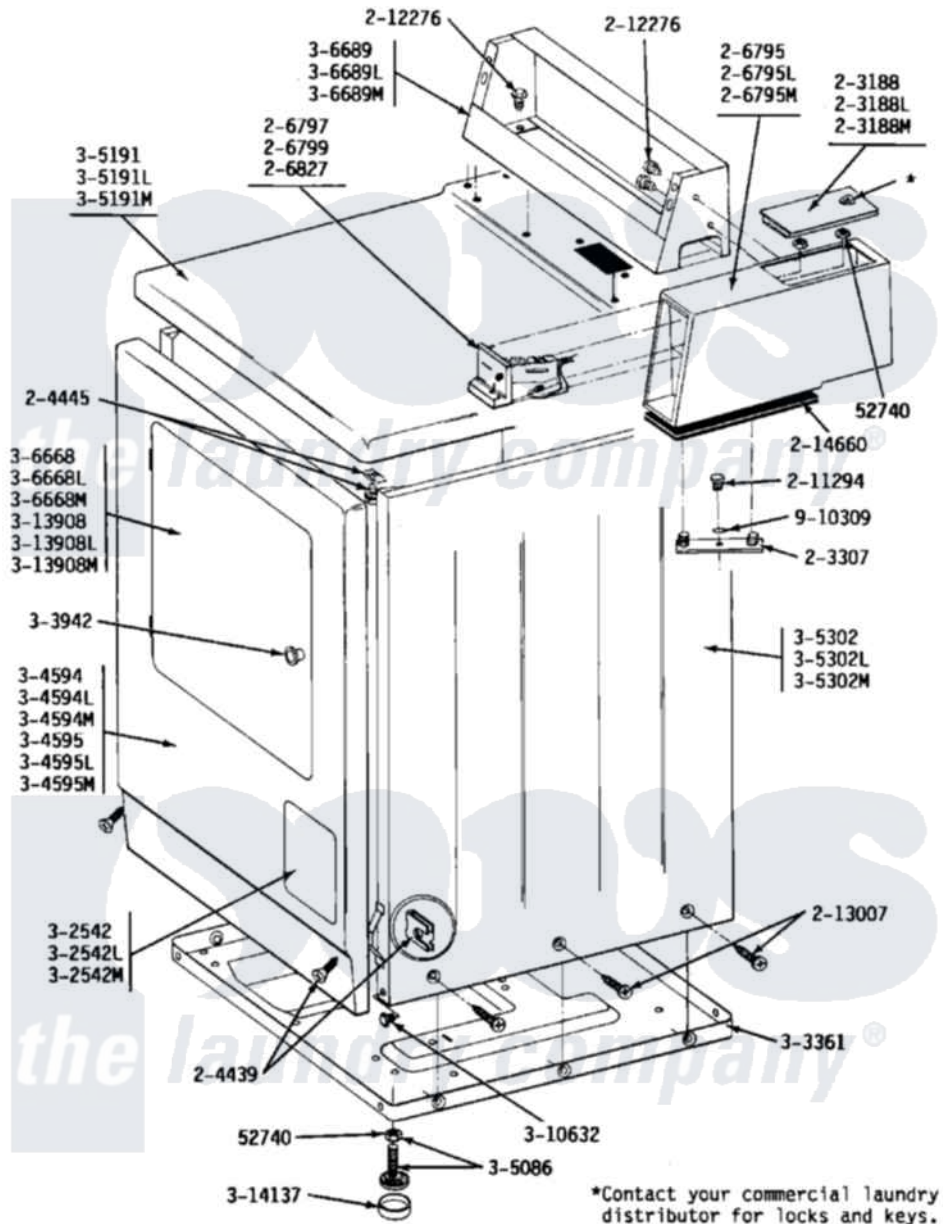

Maytag DE19CD 07 - FRONT VIEW

Maytag [Residential Maytag DE19CD Dryer Parts](#) Parts Diagram 07 - FRONT VIEW

[Click on the part number to view part](#)

| Item | Original Part Number | Replaced By | Status | Part Description |
|------|------------------------|-----------------------|---------------|---|
| 001 | Y052740 | 62739 | | Nut, Lock |
| 002 | 203188 | | Not Available | TIMER ACCESS DOOR (WHT) |
| 003 | 203188L | | Not Available | ACCESS DOOR-ALMOND |
| 004 | 203188M | | Not Available | ACCESS DOOR-HARVEST WHEAT |
| 005 | NLA | | Not Available | MTG. STRAP---NA |
| 006 | 204439 | | | Screw And Fstner Assembly |
| 007 | 204445 | | | Screw And Fastener Assembly |
| 008 | 206795 | | Not Available | COIN DROP METER ASSY |
| 009 | 206795L | | Not Available | COIN DROP METER ASSY |
| 010 | NLA | | Not Available | COIN DROP METER ASSY |
| 011 | NLA | | Not Available | COIN REJECTOR |
| 012 | 206799 | | | Optic Switch Assembly |
| 013 | NLA | | Not Available | COIN REJECTOR (CANADA) |
| 014 | 211294 | 90767 | | Screw, 8A X 3/8 HeX Washer Head Tapping |