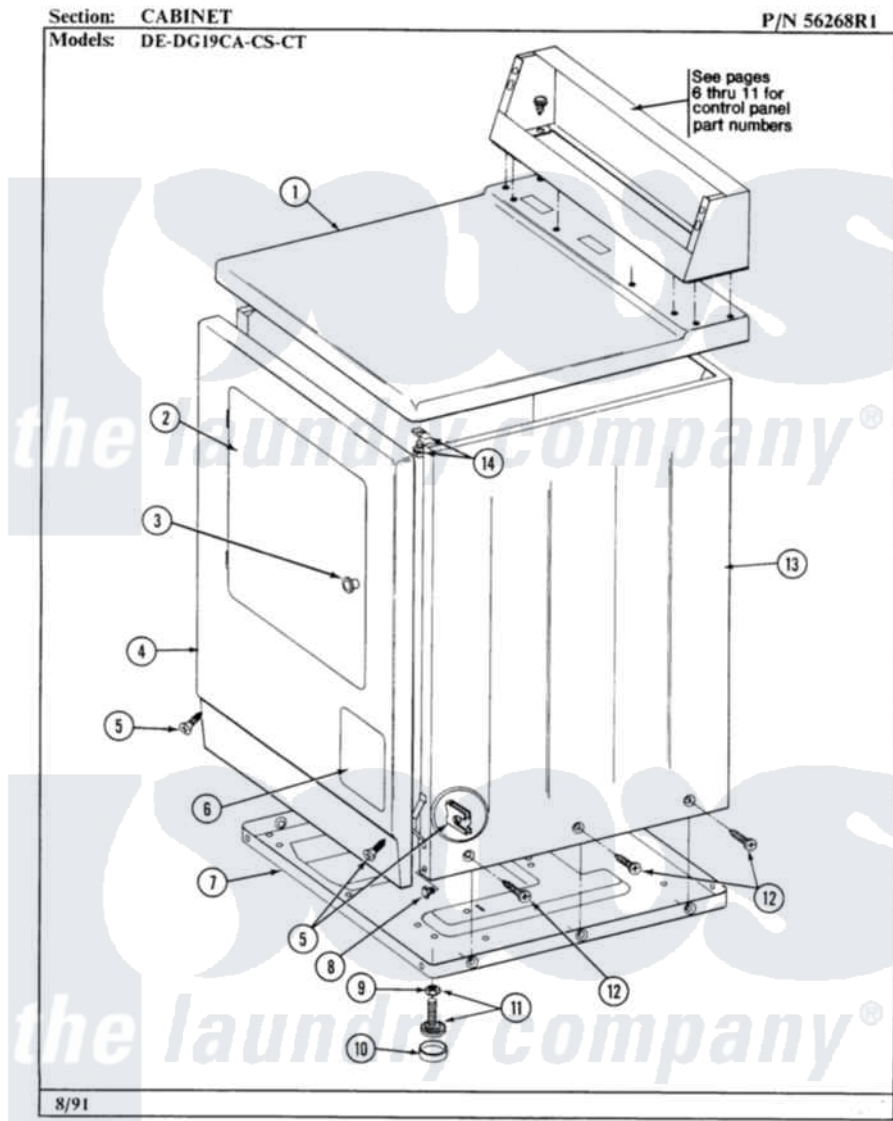

Maytag DE19CS 01 - CABINET-FRONT

Maytag [Residential Maytag DE19CS Dryer Parts](#) Parts Diagram 01 - CABINET-FRONT
Click on the part number to view part

Item	Original Part Number	Replaced By	Status	Part Description
001	NLA		Not Available	TOP COVER-ALMOND
"	Y305191		Not Available	TOP COVER-WHITE
002	Y313908			DOOR PANEL-WHITE
"	NLA		Not Available	DOOR-ALMOND
"	Y304579			DOOR (WHT)
003	NLA		Not Available	KNOB AND SCREW
004	NLA		Not Available	FRONT PANEL-WHITE
005	204439			Screw And Fstner Assembly
006	NLA		Not Available	PART NOT USED
007	Y303361		Not Available	BASE ASSY. (UPPER & LOWER)
008	Y310632	1163839		Screw
009	Y052740	62739		Nut, Lock
010	Y314137			Foot, Rubber
011	Y305086			Adjustable Leg And Nut
012	213007			Xfor Cabinet See Cabinet, Back