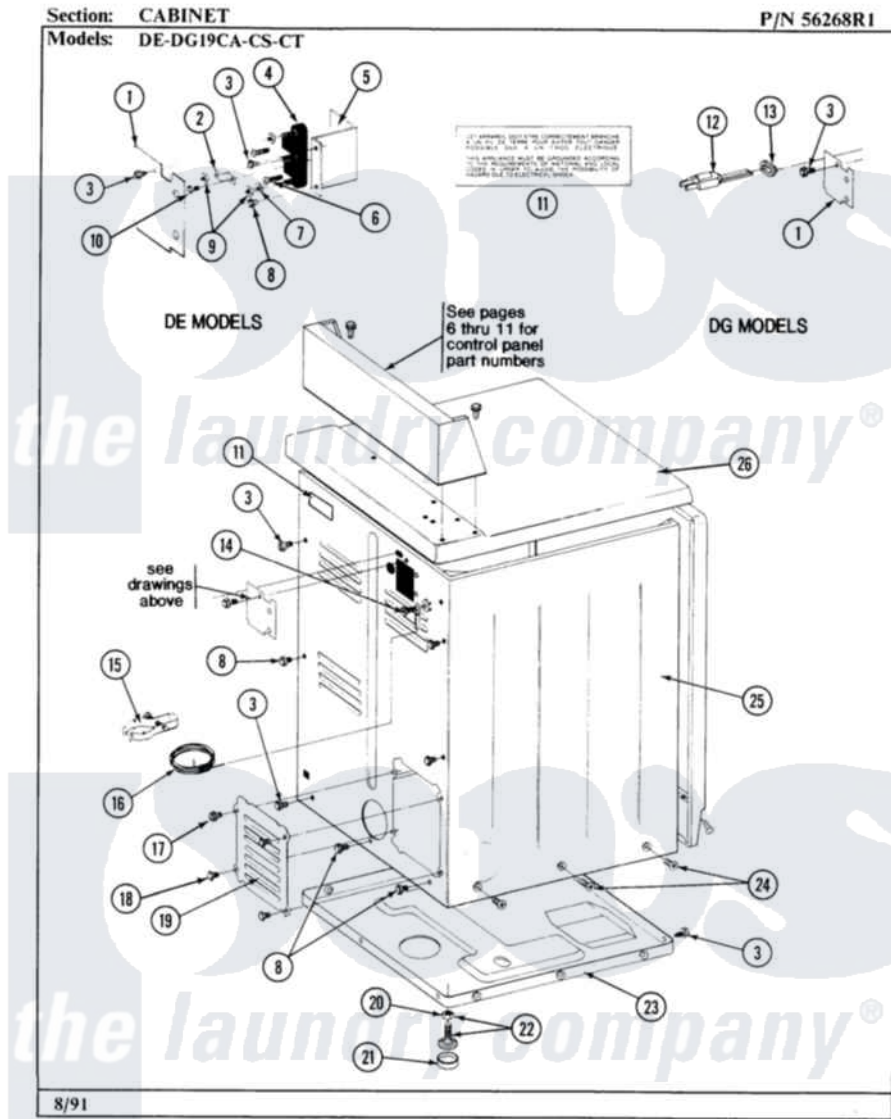

Maytag DE19CS 02 - CABINET-REAR

4

Maytag Residential Maytag DE19CS Dryer Parts Parts Diagram 02 - CABINET-REAR
 Click on the part number to view part

Item	Original Part Number	Replaced By	Status	Part Description
001	Y312905		Not Available	COVER, TERMINAL
002	Y312184			Strap, Grounding
003	Y313561			Screw---NA
004	400008			Block, Terminal
005	Y312904			Bracket, Terminal Block
006	Y312209	W10001200		Screw
007	Y311270			Washer, Terminal Block
008	Y310632	1163839		Screw
009	311484	112432		Nut
010	Y311423	489483		Screw 10-32 X 1/2
011	214519			LABEL, ELECTRICAL INSTR. PART NOT USED-GAS MODELS ONLY
012	302521		Not Available	CORD, POWER PART NOT USED-GAS MODELS ONLY
013	211881			Grommet, Cord Part Not Used-Gas Models Only
014	NLA		Not Available	SCREW & WASHER ASSY.

015	301548		Clamp, Ground Wire
016	311155		Ground Wire And Clamp
017	Y313559		Screw
018	211294	90767	Screw, 8A X 3/8 HeX Washer Head Tapping
019	Y312951	Not Available	ACCESS COVER, BACK
020	Y052740	62739	Nut, Lock
021	Y314137		Foot, Rubber
022	Y305086		Adjustable Leg And Nut
023	Y303361	Not Available	BASE ASSY. (UPPER & LOWER)
024	213007		Xfor Cabinet See Cabinet, Back
025	NLA	Not Available	CABINET-WHITE
026	NLA	Not Available	TOP COVER-ALMOND
"	Y305191	Not Available	TOP COVER-WHITE