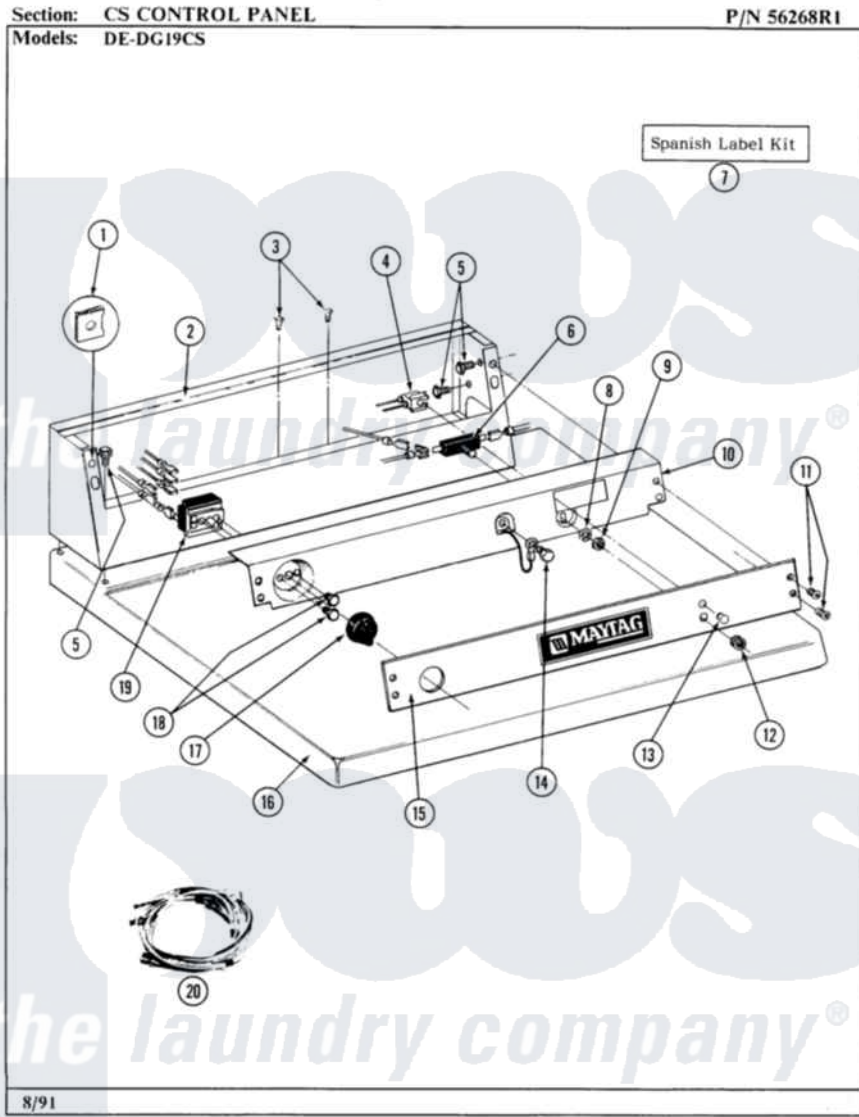

Maytag DE19CS 03 - CONTROL PANEL

8

Maytag [Residential Maytag DE19CS Dryer Parts](#) Parts Diagram 03 - CONTROL PANEL
 Click on the part number to view part

Item	Original Part Number	Replaced By	Status	Part Description
001	215003			Fastener, Panel And Bracket
002	305213			Console-White
"	NLA		Not Available	CONSOLE-ALMOND----NA
003	211294	90767		Screw, 8A X 3/8 HeX Washer Head Tapping
"	Y314322	211251		Screw, Transformer
004	Y305396		Not Available	LAMP, INDICATOR
005	212276	W10116760		Screw
006	Y303204			Start Switch With Nuts
007	NLA		Not Available	LABEL KIT, SPANISH
008	312751			Lockwasher, Start Switch
009	Y312706	422617		Nut
010	NLA		Not Available	BACK-UP PLATE (WHITE)
012	Y312702			Knurled Nut, Start Switch
013	213099			Lens For Control Panel
014	211252			Screw, Ground Wire
015	NLA		Not Available	CONTROL PANEL

016	NLA		Not Available	TOP COVER-ALMOND
"	Y305191		Not Available	TOP COVER-WHITE
017	205663			Knob For Selector Switch
018	Y313588	488234		Screw 8-32 X 1/4
019	Y303420		Not Available	SELECTOR SWITCH
020	NLA		Not Available	MAIN WIRE HARNESS
314	212277			Screw, No.8 X 1/2 Inch