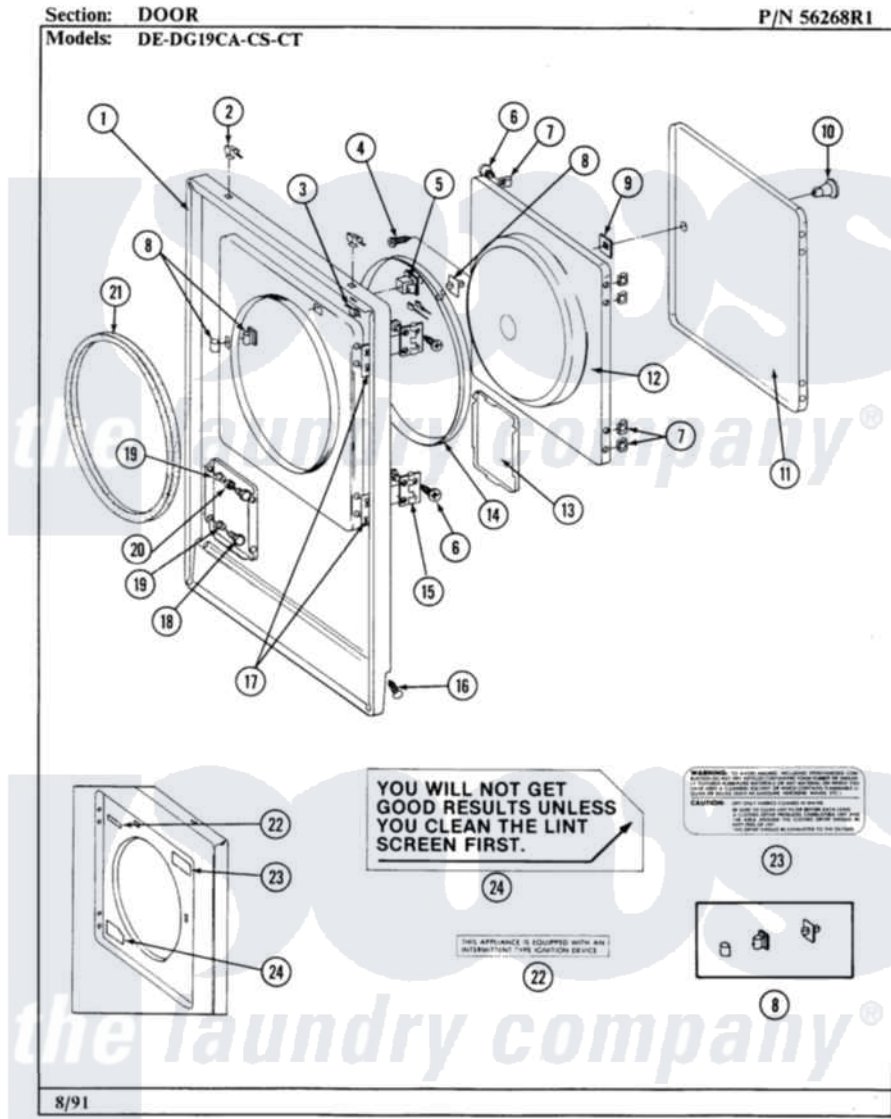

# Maytag DE19CS 04 - DOOR

24

Maytag [Residential Maytag DE19CS Dryer Parts](#) Parts Diagram 04 - DOOR  
Click on the part number to view part

Item	Original Part Number	Replaced By	Status	Part Description
001	NLA		Not Available	FRONT PANEL-WHITE
002	212982	<a href="#">22001650</a>		Fastener, Spring
003	<a href="#">Y310376</a>			Clip, Door Switch Harness
004	NLA		Not Available	SCREW FOR DOOR KNOB----NA
005	Y304575	<a href="#">W10169313</a>		Switch-Dor
"	Y305753	<a href="#">W10169313</a>		Switch-Dor
006	<a href="#">Y314062</a>			Screw, Door Hinge And Panel
007	<a href="#">Y313910</a>			Clip, Door Liner To Outer Panel
008	<a href="#">306436</a>			Door Latch Kit--W
009	<a href="#">Y313911</a>			Door Strike Retainer
010	NLA		Not Available	KNOB AND SCREW
011	NLA		Not Available	DOOR-ALMOND
"	Y306668			DOOR (WHT)
012	NLA		Not Available	INNER DOOR WITH KNOB
013	NLA		Not Available	PART NOT USED

014	<a href="#">314077</a>		Door Seal
015	Y304577	<a href="#">33001230</a>	Hinge, Door
016	<a href="#">204439</a>		Screw And Fstner Assembly
017	<a href="#">Y313907</a>		Fastener, Twin
018	212949	<a href="#">22001866</a>	Screw, Relay
019	NLA	Not Available	BUSHING FOR ACCESS STUD
020	<a href="#">312369</a>		Sleeve, Access Panel Stud Part Not Used
021	<a href="#">314286</a>		Seal For Front Panel
022	NLA	Not Available	GAS IGNITION LABEL
023	Y313927		INSTRUCTION LABEL
024	Y313340		LABEL, LINT SCREEN INSTRUCTION