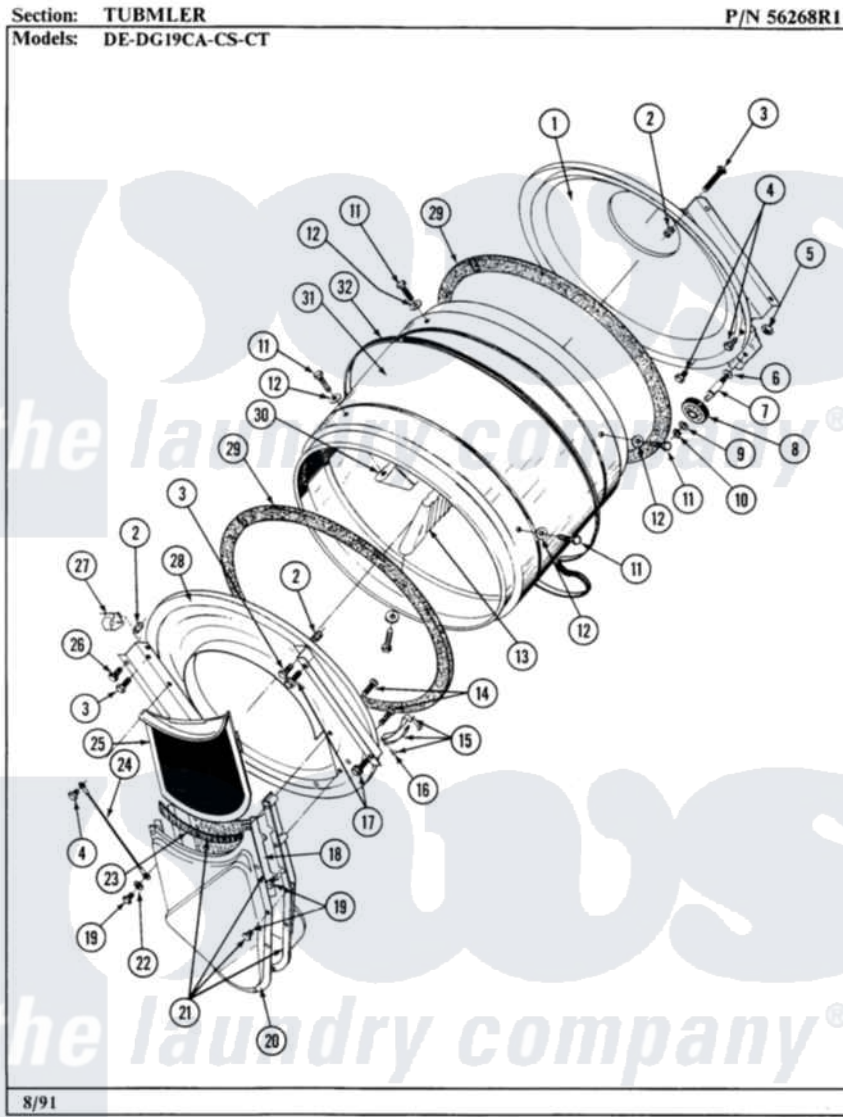

# Maytag DE19CS 05 - TUMBLER

26

Maytag Residential Maytag DE19CS Dryer Parts Parts Diagram 05 - TUMBLER  
Click on the part number to view part

Item	Original Part Number	Replaced By	Status	Part Description
001	Y306660	<a href="#">33001106</a>		Back, Tumbler
002	NLA		Not Available	COVER, THREAD
003	NLA		Not Available	SCREW
004	211294	<a href="#">90767</a>		Screw, 8A X 3/8 HeX Washer Head Tapping
005	312538	<a href="#">33001443</a>		Nut, Hex
006	Y313347	<a href="#">312535</a>		Washer, Vault Mounting Brk.
007	Y312948	<a href="#">6-3129480</a>		Shaft- Tumbler
008	Y303373	<a href="#">12001541</a>		Drum Roller/Washer Assembly--W
009	<a href="#">312535</a>			Washer, Vault Mounting Brk.
010	410233	<a href="#">9703438</a>		Ring-Retrn
011	<a href="#">Y310759</a>			Screw, Tumbler Baffles
012	<a href="#">314158</a>			Washer, Baffle To Tumbler
013	314155	<a href="#">33001004</a>		Baffle, Tall
"	314804	<a href="#">33001004</a>		Baffle, Tall
014	Y314110	<a href="#">33002917</a>		Screw, No.10-16