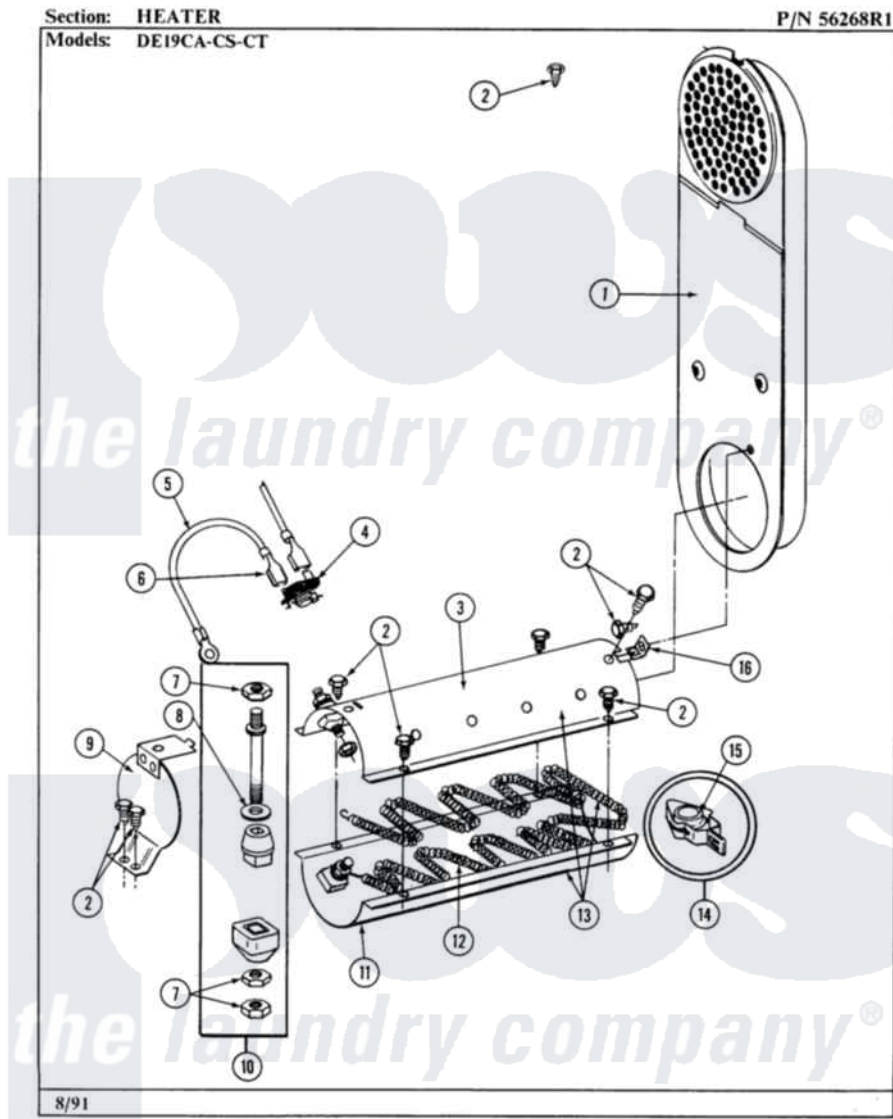

Maytag DE19CS 06 - HEATER

28

Maytag [Residential Maytag DE19CS Dryer Parts](#) Parts Diagram 06 - HEATER
 Click on the part number to view part

Item	Original Part Number	Replaced By	Status	Part Description
001	Y303362			Inlet Duct Assembly - DE
002	211294	90767		Screw, 8A X 3/8 HeX Washer Head Tapping
003	Y313575		Not Available	HEATER CHAMBER, TOP
004	303396			Thermostat, Hi-Limit
"	303896			Hi-Limit Thermostat-Canada
005	Y304693			Jumper Wire
006	210745			Wire Terminal
007	311484	112432		Nut
008	311093			Washer, Terminal Connection
009	304124		Not Available	HEATER SHIELD
010	Y304596			Terminal Insulator Assembly
011	Y313576			Heater Chamber, Bottom
012	Y304837	W10116793		Element
"	Y313537			Heater Element 240 Volt
013	Y303778			Heater Assembly Complete
				HEATER ASSY COMPLETE

"	Y303856	Not Available	HEATER ASST. COMPLETE (208V)
014	Y303881		Clip And Insulator Assembly
015	Y313270		Insulator For Heater Elemen
016	Y312890		Retainer, Heater Chamber