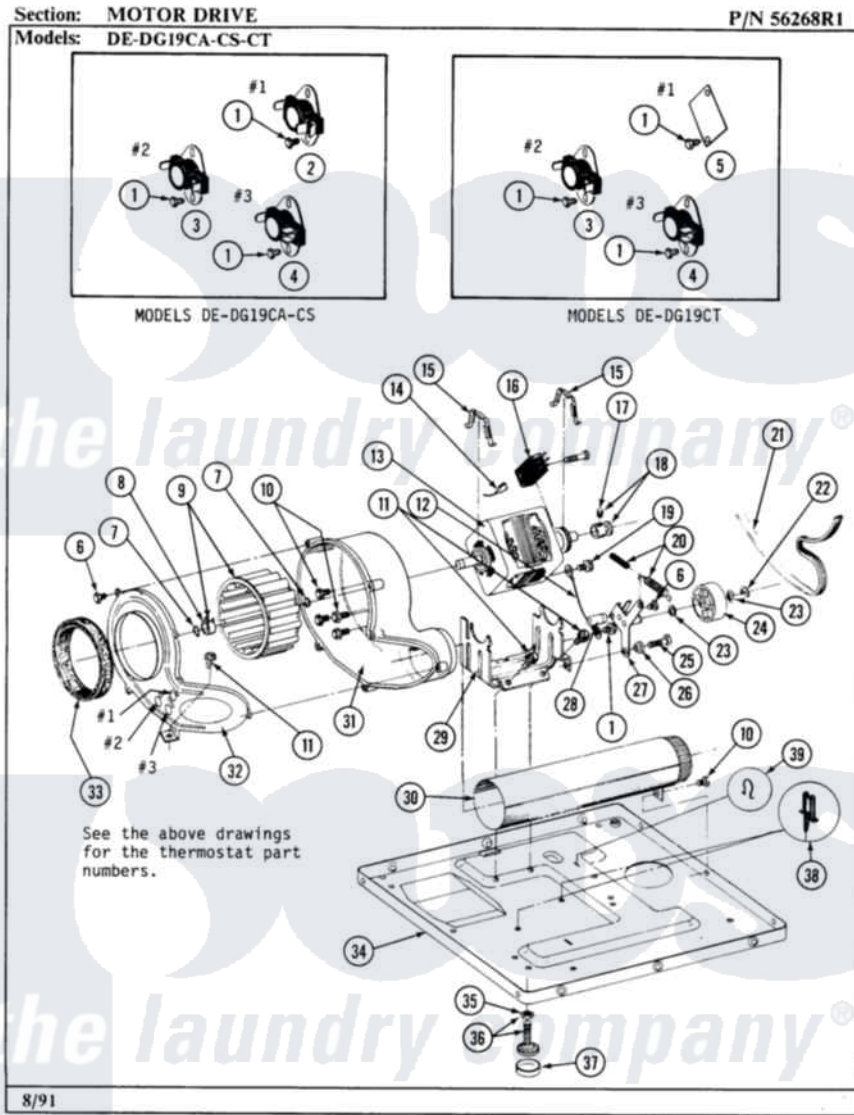

Maytag DE19CS 07 - MOTOR DRIVE

32

Maytag Residential Maytag DE19CS Dryer Parts Parts Diagram 07 - MOTOR DRIVE
Click on the part number to view part

Item	Original Part Number	Replaced By	Status	Part Description
001	211294	90767		Screw, 8A X 3/8 HeX Washer Head Tapping
002	Y303225			Thermostat, Permanent Press
003	303392			Thermostat, Cycling
004	Y303391	33303391		Thermostat, Cycling
005	Y312853			Cover For Thermostat Openin
006	Y312961	W10116751		Screw
007	410233	9703438		Ring-Retrn
008	312967			Clamp, Blower Housing
009	Y303836			Blower Wheel Assembly And Clamp
010	Y310632	1163839		Screw
011	Y313561			Screw---NA
012	901220			Ground Wire
013	Y303358	W10410999		Motor-Drve
014	NLA		Not Available	WIRE
015	Y015825			Clip, Motor To Motor Support

016	306207		Not Available	(PROD. No.303358-8 & No.303358-9)
"	NLA		Not Available	SWITCH, MOTOR START
"	Y303877		Not Available	SWITCH, MOTOR EXTERNAL START No.303358-2, No.303358-4, 303358-7
"	Y303879			Switch, Motor External Start
017	Y053241			Set Screw, Motor Pulley
018	Y305185	6-3051850		Pulley- MO
019	910343	488234		Screw 8-32 X 1/4
020	Y303945			IDLER SPRING ASSY. W/PLUG
021	Y312959			Poly "V" Belt For Tumbler
022	312958	354987		Ring, Retaining
023	Y312527			Washer, Idler Shaft
024	Y303705	6-3037050		Pulley- ID
025	Y014874			Screw, Idler Arm And Sleeve
026	Y312894	315772		Sleeve, Idler Arm
027	Y303363	6-3033630		Idler Arm
028	Y313582	W10116756		Spacer
029	NLA		Not Available	SUPPORT, MOTOR
030	Y303442			EXHAUST DUCT ASSEMBLY
031	Y312893			Housing, Blower
032	Y313770			COVER FOR BLOWER HOUSING
033	Y312901			Seal, Housing Cover
034	Y303361		Not Available	BASE ASSY. (UPPER & LOWER)
035	Y052740	62739		Nut, Lock
036	Y305086			Adjustable Leg And Nut
037	Y314137			Foot, Rubber
038	Y313262	W10116752		Retainer-
039	410490			Spring, Retainer Wire Harness