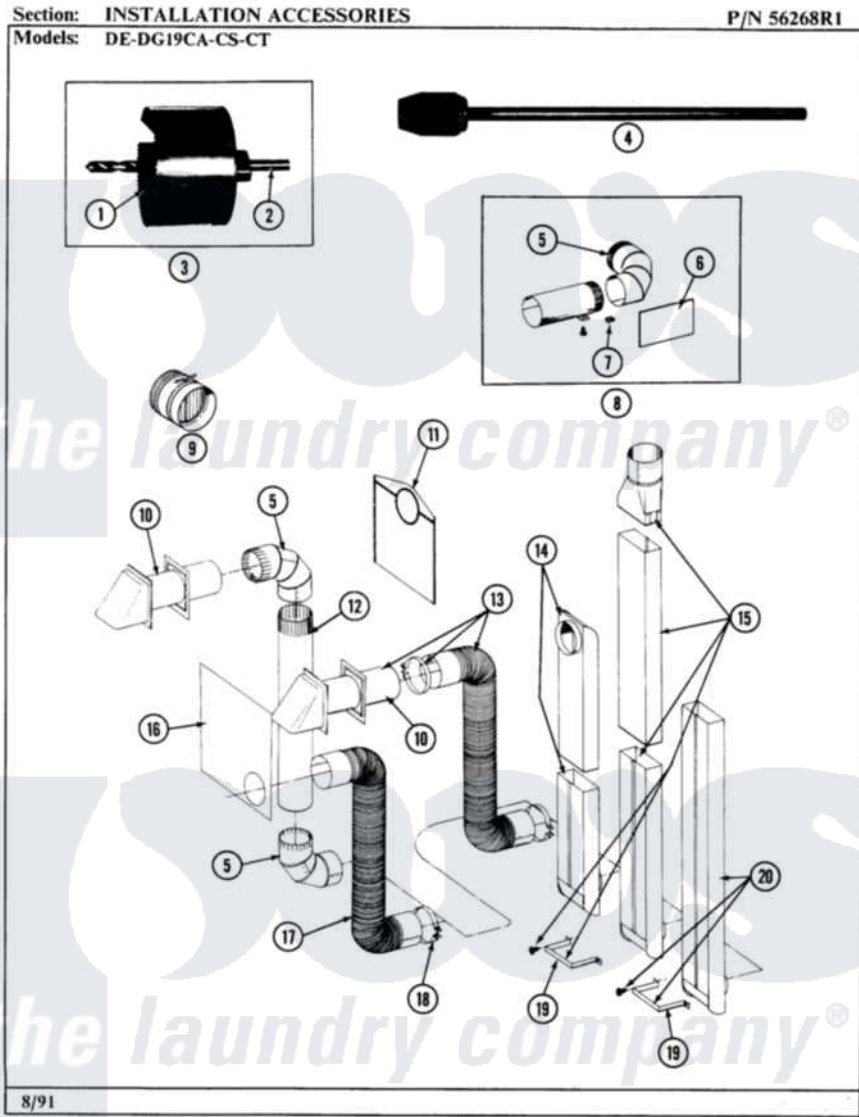

Maytag DE19CS 08 - INSTALLATION ACCESSORIES

Maytag [Residential Maytag DE19CS Dryer Parts](#) Parts Diagram 08 - INSTALLATION ACCESSORIES
 Click on the part number to view part

Item	Original Part Number	Replaced By	Status	Part Description
001	NLA		Not Available	BLADE, SAW
002	NLA		Not Available	REPLACEMENT DRILL
003	NLA		Not Available	HOLE SAW W/DRILL BIT
004	NLA		Not Available	EXTENSION CHUCK, DRILL
005	Y059131			Elbow, Venting
006	312302			Insulation, Exhaust Duct Kit
007	213323			Fastener, Exhaust Duct Kit
008	211294	90767		Screw, 8A X 3/8 HeX Washer Head Tapping
"	Y304652			Exhaust Duct Kit
009	NLA		Not Available	DAMPER, BACK DRAFT
010	Y059129	4396007RW		Vent Hood
011	311353		Not Available	BAG, LINT (DACRON)
012	Y059130			Pipe, Venting
013	Y059143			Flexible Vent Kit
014	Y059135			Vent Duct Assembly
015	NLA		Not Available	RECTANGULAR VENT KIT

016	Y059134		PLATE, ALUM. WINDOW (15``X20``)
017	Y304353	4396010RP	6ft Scvent
018	Y304630		Clamp, Flexible Duct
019	211294	90767	Screw, 8A X 3/8 HeX Washer Head Tapping
"	NLA	Not Available	BRACKET, EXHAUST DEFLECTOR
020	NLA	Not Available	EXHAUST DEFLECTOR KIT