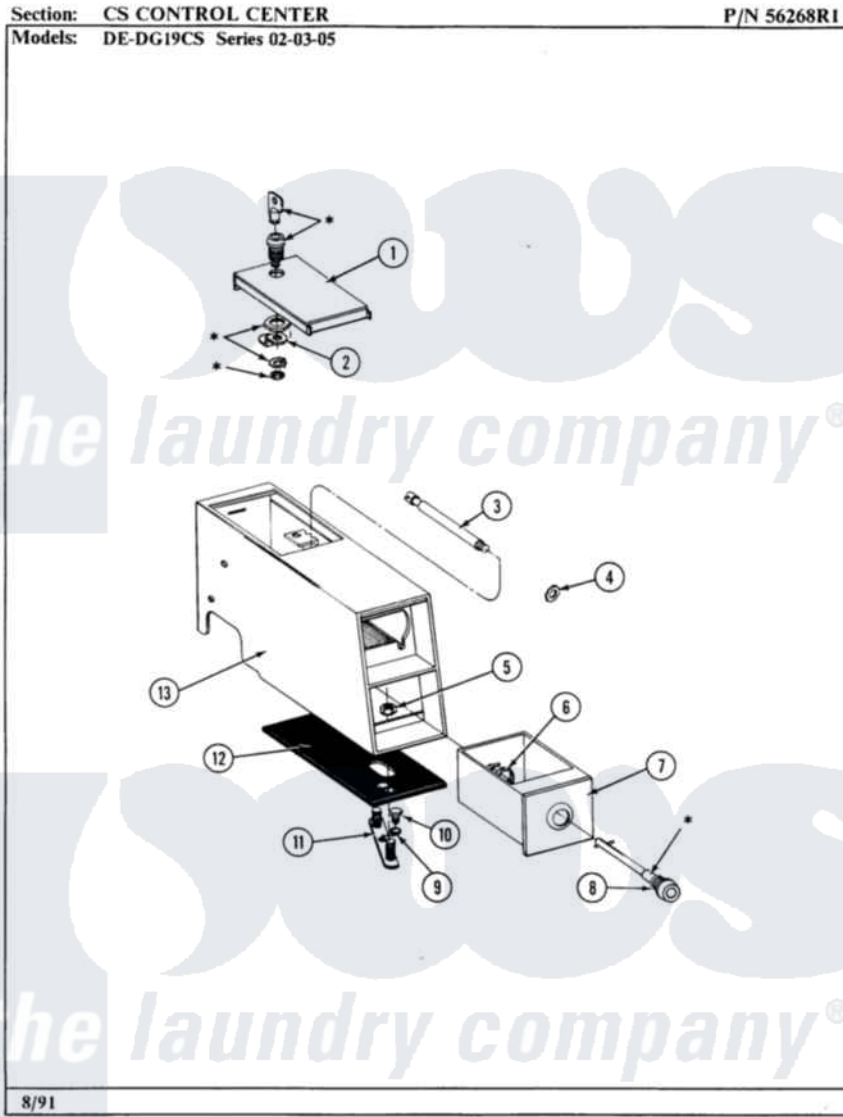

Maytag DE19CS 10 - CONTROL CENTER CASE

14

Maytag Residential Maytag DE19CS Dryer Parts Parts Diagram 10 - CONTROL CENTER CASE
Click on the part number to view part

Item	Original Part Number	Replaced By	Status	Part Description
001	203188		Not Available	TIMER ACCESS DOOR (WHT)
"	203188L		Not Available	ACCESS DOOR-ALMOND
"	203188M		Not Available	ACCESS DOOR-HARVEST WHEAT
002	213750	W10133266		Cam-Lock
003	213035			Bolt, Locking
004	910181			Lockwasher, Terminal Block
005	Y052740	62739		Nut, Lock
006	212328	W10139762		Hex Nut, 3/4-27
007	205423	208883		Coin Box K
"	205423L	208883		Coin Box K
"	205423M	208883		Coin Box K
008	NLA		Not Available	SPRING WASHER FOR LOCK
009	910309			Washer, Mounting Strap
010	211294	90767		Screw, 8A X 3/8 HeX Washer Head Tapping

011	NLA		Not Available	MTG. STRAP---NA
012	214660			Gasket, Control Center
013	205646	22001405		Case, Coin Slide
"	205646L	22001405		Case, Coin Slide
"	205646M	22001405		Case, Coin Slide
"	NLA		Not Available	CONTROL CENTER-WHITE