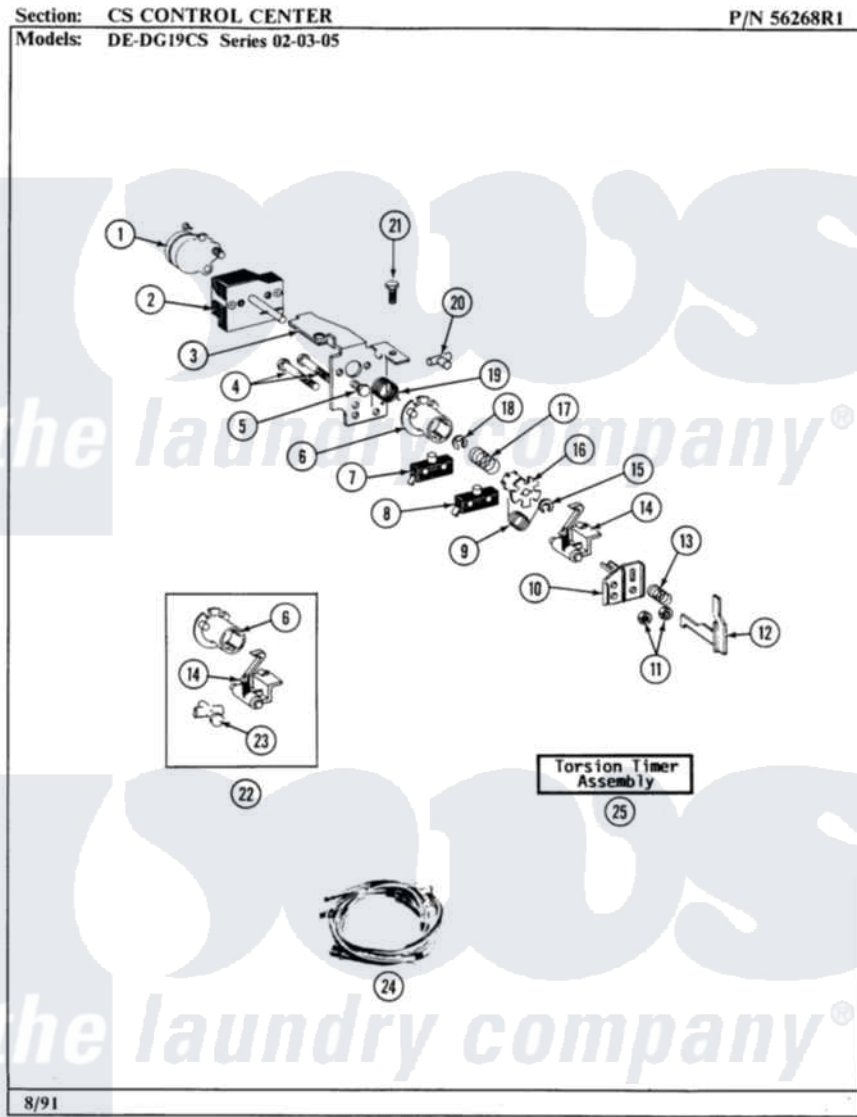

Maytag DE19CS 11 - CONTROL CENTER (SERIES 02)

Maytag Residential Maytag DE19CS Dryer Parts Parts Diagram 11 - CONTROL CENTER (SERIES 02)
 Click on the part number to view part

| Item | Original Part Number | Replaced By | Status | Part Description |
|------|-------------------------|--------------------------|---------------|----------------------------------|
| 001 | 305870 | | | Timer Motor |
| 002 | 305796 | | | Timer |
| " | 305800 | | | Wire Harness For Timer |
| " | 305813 | | | Part Not Available Part Not Used |
| 003 | 314333 | | | Timer Mounting Bracket |
| " | NLA | | Not Available | INSTRUCTION LABEL |
| 004 | 315277 | | | Screw |
| 005 | 910708 | 488234 | | Screw 8-32 X 1/4 |
| 006 | 314546 | | | Wheel, Index |
| 007 | Y305799 | | | Bypass Switch For Heater |
| 008 | 305798 | | Not Available | BYPASS SWITCH FOR MOTOR |
| 009 | 314332 | | | Spring, Actuator |
| 010 | 314339 | | | Switch And Slider Bracket |
| 011 | Y052634 | 701719 | | Nut, Hex |
| 012 | 314337 | 33002968 | | Slider |

| | | | |
|-----|-------------------------|---------------------------|--|
| 013 | NLA | Not Available | HELICAL SPRING ----N |
| 014 | 314548 | 33002967 | Actuator, Switch |
| 015 | 211790 | | Lock Ring For Timer Shaft |
| 016 | 314330 | Not Available | DRIVER FOR INDEX WHEEL (NOT INCLUDED W/KIT) |
| 017 | 211065 | | Spring, Index Wheel |
| 018 | Y312270 | | Clip, Spring Retainer |
| 019 | 314331 | | Spring, Torsion Return |
| 020 | 314335 | | Peg, Tine Adjustment |
| 021 | 211168 | W10139210 | Screw, 8-18 X 5/16 |
| 022 | 306104 | | Actuator Switch Kit |
| 023 | 314547 | Y308109 | Slide And Adj. Return Bracket |
| 024 | 305800 | | Wire Harness For Timer |
| " | NLA | Not Available | MAIN WIRE HARNESS |
| 025 | 305797 | | Torsion Timer Assembly Complete |