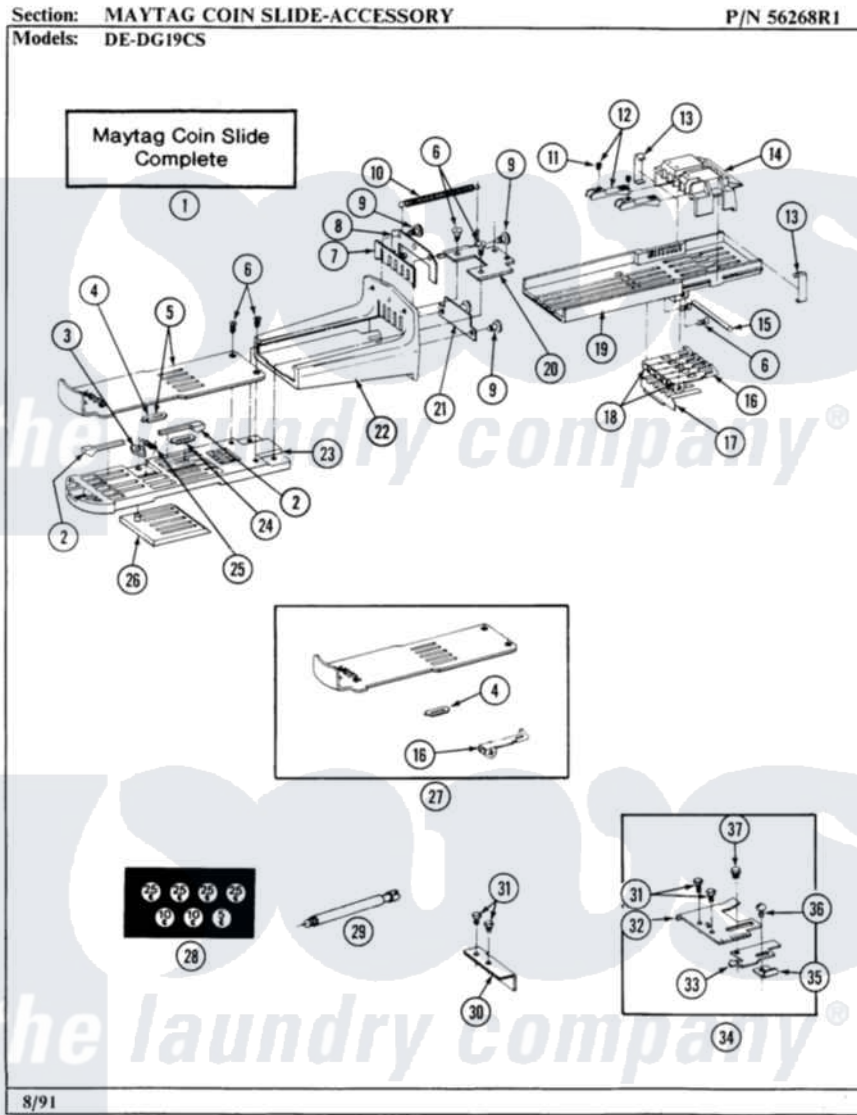

# Maytag DE19CS 12 - MAYTAG COIN SLIDE-ACCESSORY

22

Maytag Residential Maytag DE19CS Dryer Parts Parts Diagram 12 - MAYTAG COIN SLIDE-ACCESSORY  
 Click on the part number to view part

Item	Original Part Number	Replaced By	Status	Part Description
001	NLA		Not Available	MAYTAG COIN SLIDE
002	NLA		Not Available	PLUG FOR COIN OPENING
003	214572		Not Available	ARM, RATCHET
004	NLA		Not Available	NICKEL INSERT
005	NLA		Not Available	SLIDE PLATE W/NICKEL INSERT
006	<a href="#">214597</a>			Screw
007	<a href="#">214578</a>			Gate For Coin Opening
008	NLA		Not Available	RETAINER FOR GATE
009	NLA		Not Available	STUD FOR COIN SLIDE
010	<a href="#">214581</a>			Spring, Return
011	NLA		Not Available	SET SCREW FOR GAGE
012	NLA		Not Available	MOVABLE COIN GAGE
013	<a href="#">214589</a>			Clip, Spring
014	NLA		Not Available	MEASURING BLOCK ASSEMBLY
015	NLA		Not Available	PIN FOR LOWER GAGE ARM

016	NLA		Not Available	LOWER GAGE ARM
017	<a href="#">214596</a>			Spring For Lower Gage Arm
018	205343		Not Available	LOWER GAGE ARM ASSEMBLY
019	214594		Not Available	BASE INSERT FOR HOUSING
020	NLA		Not Available	END BRACKET FOR SLIDE
021	NLA		Not Available	RETAINER FOR GAGE SPRING
022	214584		Not Available	HOUSING FOR COIN SLIDE
023	NLA		Not Available	SLIDE BODY
024	NLA		Not Available	DIME INSERT
025	<a href="#">214582</a>			Spring For Ratchet Arm
026	<a href="#">205350</a>			Stop Block Assembly
027	NLA		Not Available	SLIDE PLATE W/NICKEL INSERT
028	<a href="#">214648</a>			Decal, Coinage
029	<a href="#">213035</a>			Bolt, Locking
030	<a href="#">314334</a>			Bracket For Coin Slide
031	212707	<a href="#">3196385</a>		Screw
032	<a href="#">Y312577</a>			Bracket For Slide
033	<a href="#">Y312578</a>			Slide Adjustment
034	Y302924		Not Available	ACTUATOR KIT-DRYER SLIDES
035	<a href="#">Y312576</a>			Zero Slide Adjustment
036	NLA		Not Available	SCREW ADJUSTMENT ASSEMBLY
037	Y313588	<a href="#">488234</a>		Screw 8-32 X 1/4