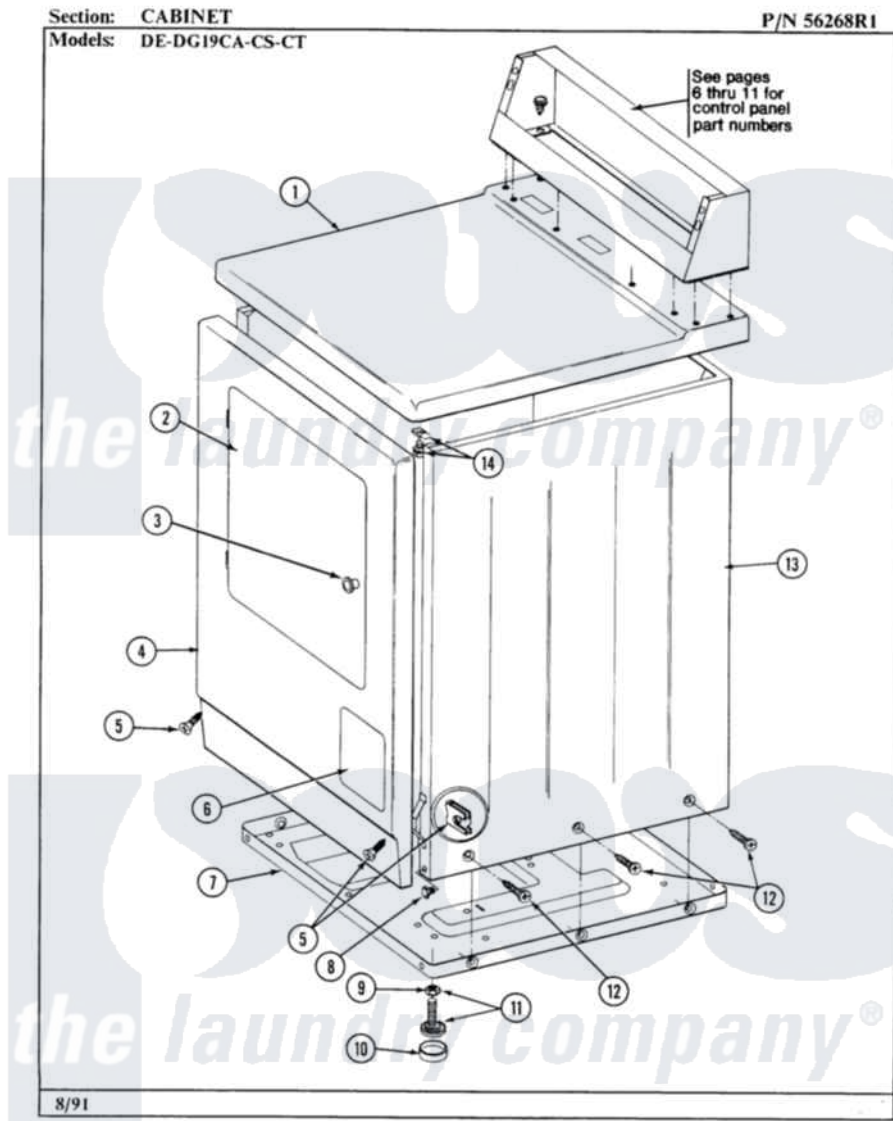

# Maytag DE19CT 01 - CABINET-FRONT

Maytag [Residential Maytag DE19CT Dryer Parts](#) Parts Diagram 01 - CABINET-FRONT  
Click on the part number to view part

Item	Original Part Number	Replaced By	Status	Part Description
001	NLA		Not Available	TOP COVER-ALMOND
"	Y305191		Not Available	TOP COVER-WHITE
002	Y313908			DOOR PANEL-WHITE
"	NLA		Not Available	DOOR-ALMOND
"	Y304579			DOOR (WHT)
003	NLA		Not Available	KNOB AND SCREW
004	NLA		Not Available	FRONT PANEL-WHITE
005	<a href="#">204439</a>			Screw And Fstner Assembly
006	NLA		Not Available	PART NOT USED
007	Y303361		Not Available	BASE ASSY. (UPPER & LOWER)
008	Y310632	<a href="#">1163839</a>		Screw
009	Y052740	<a href="#">62739</a>		Nut, Lock
010	<a href="#">Y314137</a>			Foot, Rubber
011	<a href="#">Y305086</a>			Adjustable Leg And Nut
012	<a href="#">213007</a>			Xfor Cabinet See Cabinet, Back