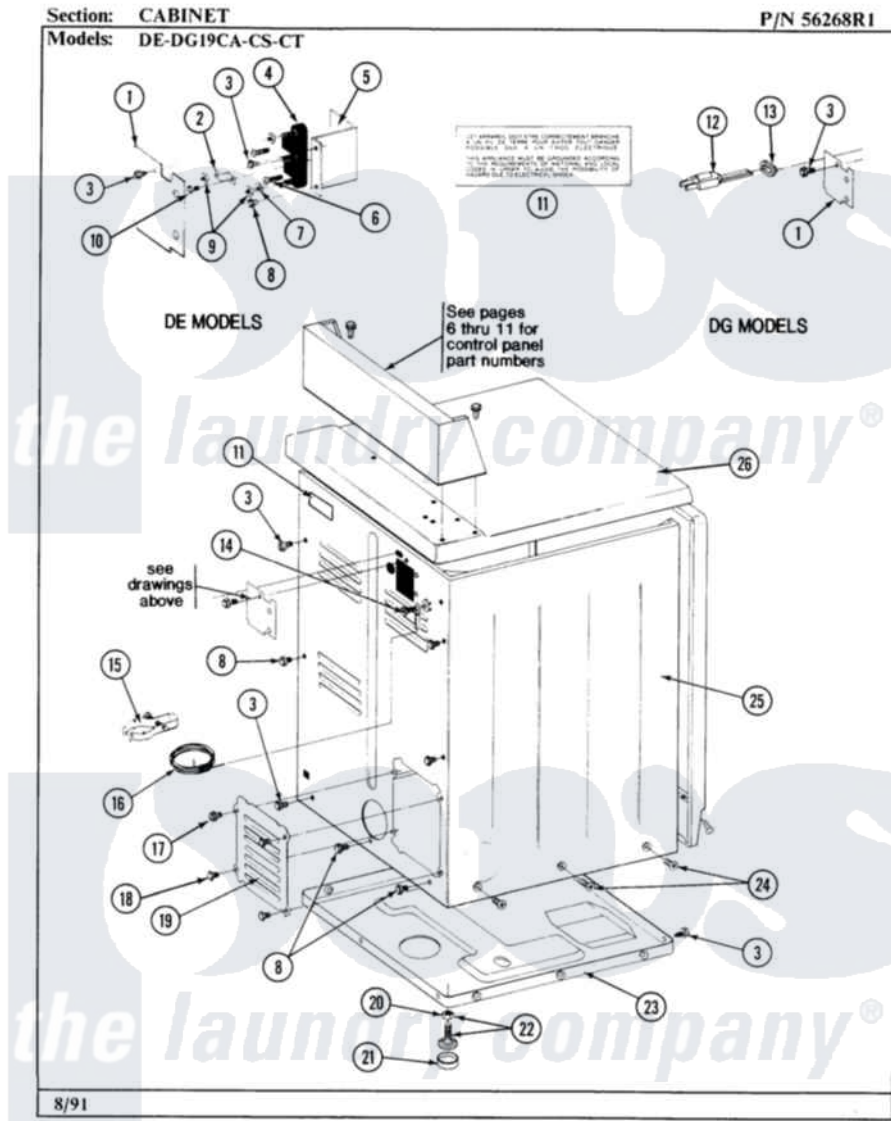

Maytag DE19CT 02 - CABINET-REAR

4

Maytag Residential Maytag DE19CT Dryer Parts Parts Diagram 02 - CABINET-REAR
Click on the part number to view part

Item	Original Part Number	Replaced By	Status	Part Description
001	Y312905		Not Available	COVER, TERMINAL
002	Y312184			Strap, Grounding
003	Y313561			Screw---NA
004	400008			Block, Terminal
005	Y312904			Bracket, Terminal Block
006	Y312209	W10001200		Screw
007	Y311270			Washer, Terminal Block
008	Y310632	1163839		Screw
009	311484	112432		Nut
010	Y311423	489483		Screw 10-32 X 1/2
011	214519			LABEL, ELECTRICAL INSTR. PART NOT USED-GAS MODELS ONLY
012	302521		Not Available	CORD, POWER PART NOT USED-GAS MODELS ONLY
013	211881			Grommet, Cord Part Not Used- Gas Models Only
014	NLA		Not Available	SCREW & WASHER ASSY.

015	301548		Clamp, Ground Wire
016	311155		Ground Wire And Clamp
017	Y313559		Screw
018	211294	90767	Screw, 8A X 3/8 HeX Washer Head Tapping
019	Y312951	Not Available	ACCESS COVER, BACK
020	Y052740	62739	Nut, Lock
021	Y314137		Foot, Rubber
022	Y305086		Adjustable Leg And Nut
023	Y303361	Not Available	BASE ASSY. (UPPER & LOWER)
024	213007		Xfor Cabinet See Cabinet, Back
025	NLA	Not Available	CABINET-WHITE
026	NLA	Not Available	TOP COVER-ALMOND
"	Y305191	Not Available	TOP COVER-WHITE