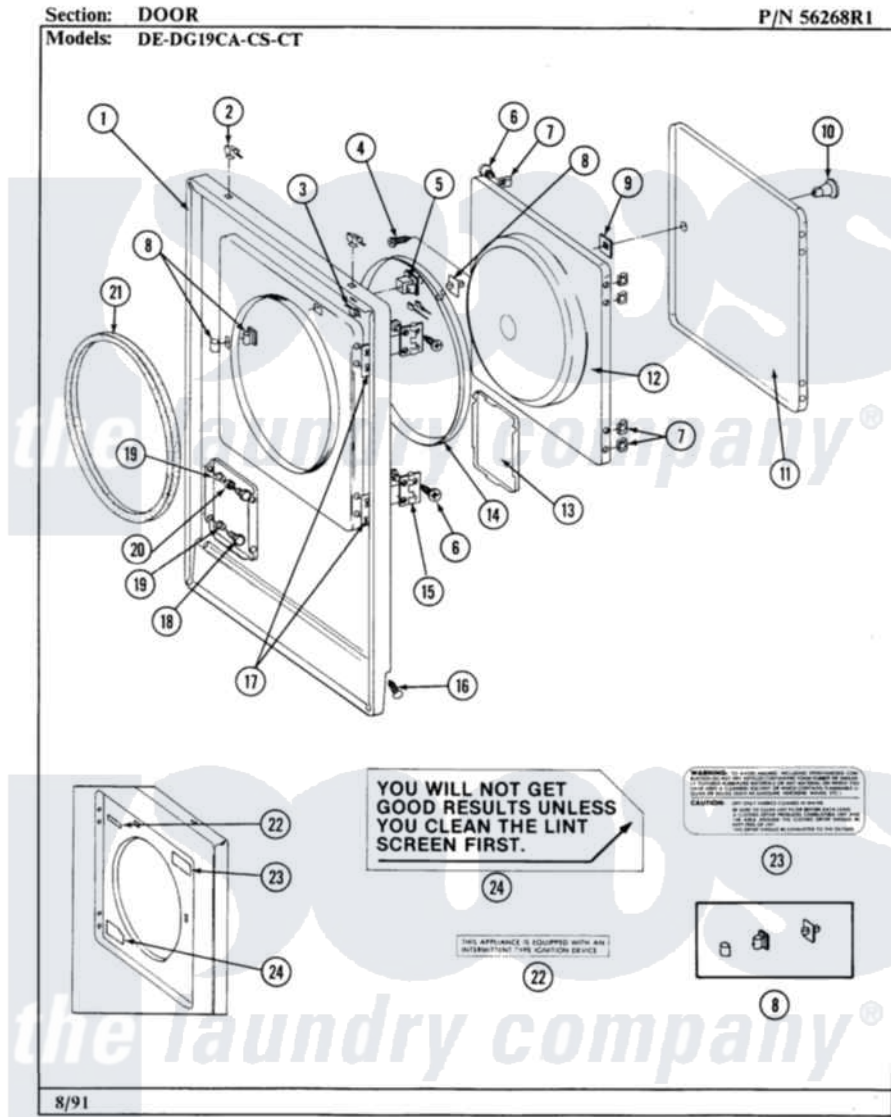

Maytag DE19CT 03 - DOOR

24

Maytag [Residential Maytag DE19CT Dryer Parts](#) Parts Diagram 03 - DOOR
Click on the part number to view part

Item	Original Part Number	Replaced By	Status	Part Description
001	NLA		Not Available	FRONT PANEL-WHITE
002	212982	22001650		Fastener, Spring
003	Y310376			Clip, Door Switch Harness
004	NLA		Not Available	SCREW FOR DOOR KNOB----NA
005	Y304576	W10169313		Switch-Dor
"	Y305754	W10169313		Switch-Dor
006	Y314062			Screw, Door Hinge And Panel
007	Y313910			Clip, Door Liner To Outer Panel
008	306436			Door Latch Kit--W
009	Y313911			Door Strike Retainer
010	NLA		Not Available	KNOB AND SCREW
011	NLA		Not Available	DOOR-ALMOND
"	Y306668			DOOR (WHT)
012	NLA		Not Available	INNER DOOR WITH KNOB
013	NLA		Not Available	PART NOT USED

014	314077		Door Seal
015	Y304577	33001230	Hinge, Door
016	204439		Screw And Fstner Assembly
017	Y313907		Fastener, Twin
018	212949	22001866	Screw, Relay
019	NLA	Not Available	BUSHING FOR ACCESS STUD
020	312369		Sleeve, Access Panel Stud Part Not Used
021	314286		Seal For Front Panel
022	NLA	Not Available	GAS IGNITION LABEL
023	Y313927		INSTRUCTION LABEL
024	Y313340		LABEL, LINT SCREEN INSTRUCTION