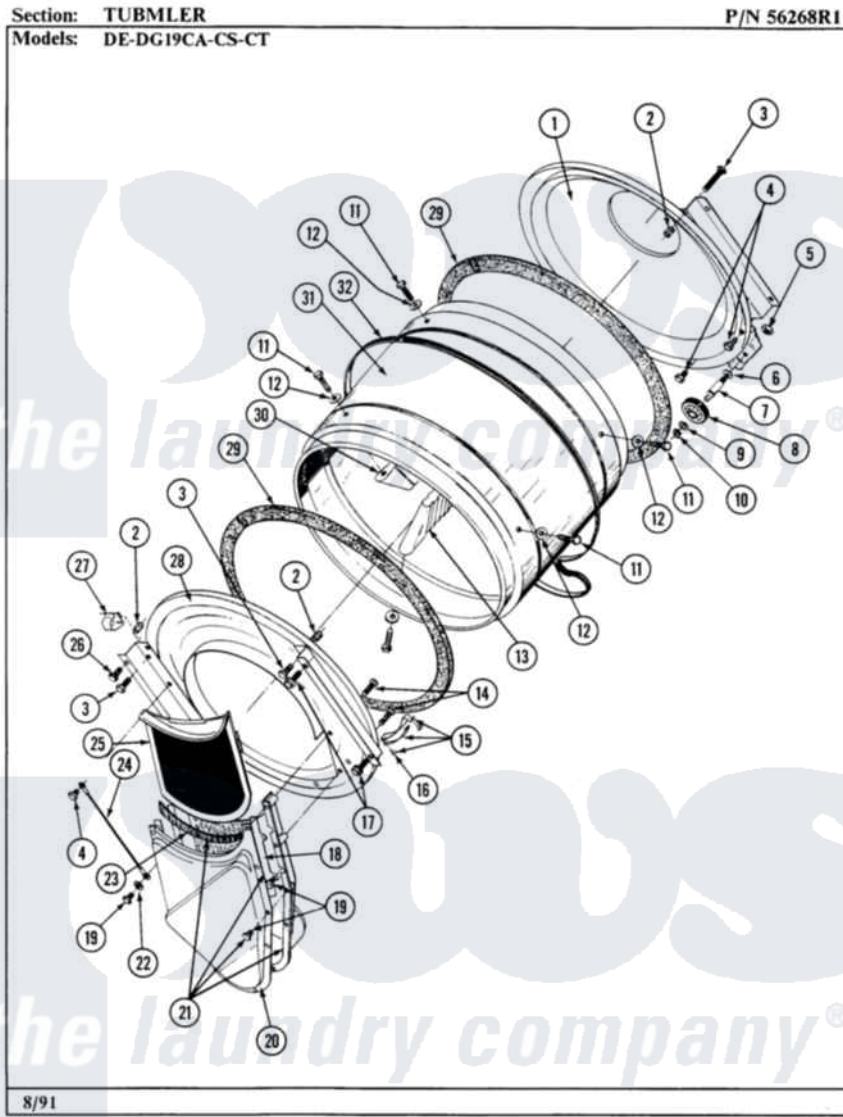

Maytag DE19CT 04 - TUMBLER

26

Maytag [Residential Maytag DE19CT Dryer Parts](#) Parts Diagram 04 - TUMBLER
Click on the part number to view part

| Item | Original Part Number | Replaced By | Status | Part Description |
|------|-------------------------|---------------------------|---------------|---|
| 001 | Y306660 | 33001106 | | Back, Tumbler |
| 002 | NLA | | Not Available | COVER, THREAD |
| 003 | NLA | | Not Available | SCREW |
| 004 | 211294 | 90767 | | Screw, 8A X 3/8 HeX Washer Head Tapping |
| 005 | 312538 | 33001443 | | Nut, Hex |
| 006 | Y313347 | 312535 | | Washer, Vault Mounting Brk. |
| 007 | Y312948 | 6-3129480 | | Shaft- Tumbler |
| 008 | Y303373 | 12001541 | | Drum Roller/Washer Assembly--W |
| 009 | 312535 | | | Washer, Vault Mounting Brk. |
| 010 | 410233 | 9703438 | | Ring-Retrn |
| 011 | Y310759 | | | Screw, Tumbler Baffles |
| 012 | 314158 | | | Washer, Baffle To Tumbler |
| 013 | 314155 | 33001004 | | Baffle, Tall |
| " | 314804 | 33001004 | | Baffle, Tall |
| 014 | Y314110 | 33002917 | | Screw, No.10-16 |