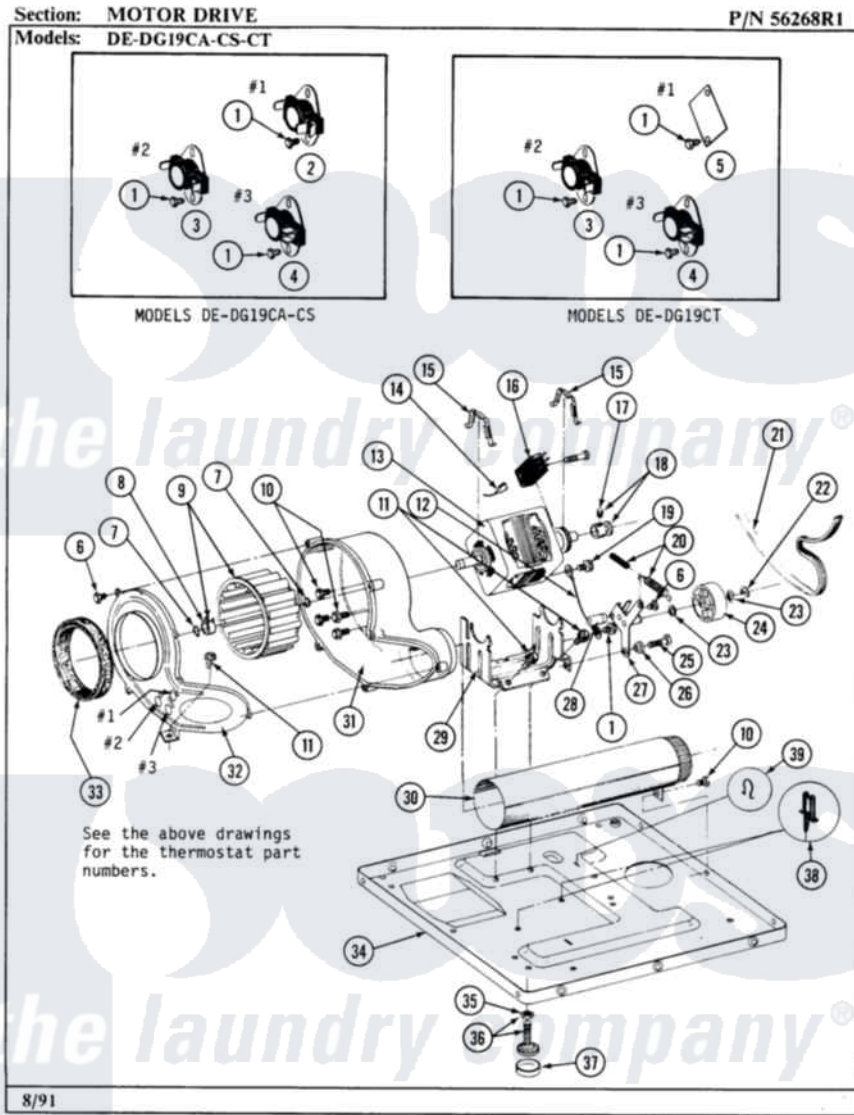

# Maytag DE19CT 06 - MOTOR DRIVE

32

Maytag Residential Maytag DE19CT Dryer Parts Parts Diagram 06 - MOTOR DRIVE  
Click on the part number to view part

Item	Original Part Number	Replaced By	Status	Part Description
001	211294	<a href="#">90767</a>		Screw, 8A X 3/8 HeX Washer Head Tapping
002	<a href="#">Y303225</a>			Thermostat, Permanent Press
003	<a href="#">303392</a>			Thermostat, Cycling
004	Y303391	<a href="#">33303391</a>		Thermostat, Cycling
005	<a href="#">Y312853</a>			Cover For Thermostat Openin
006	Y312961	<a href="#">W10116751</a>		Screw
007	410233	<a href="#">9703438</a>		Ring-Retrn
008	<a href="#">312967</a>			Clamp, Blower Housing
009	<a href="#">Y303836</a>			Blower Wheel Assembly And Clamp
010	Y310632	<a href="#">1163839</a>		Screw
011	<a href="#">Y313561</a>			Screw---NA
012	<a href="#">901220</a>			Ground Wire
013	Y303358	<a href="#">W10410999</a>		Motor-Drve
014	NLA		Not Available	WIRE
015	<a href="#">Y015825</a>			Clip, Motor To Motor Support