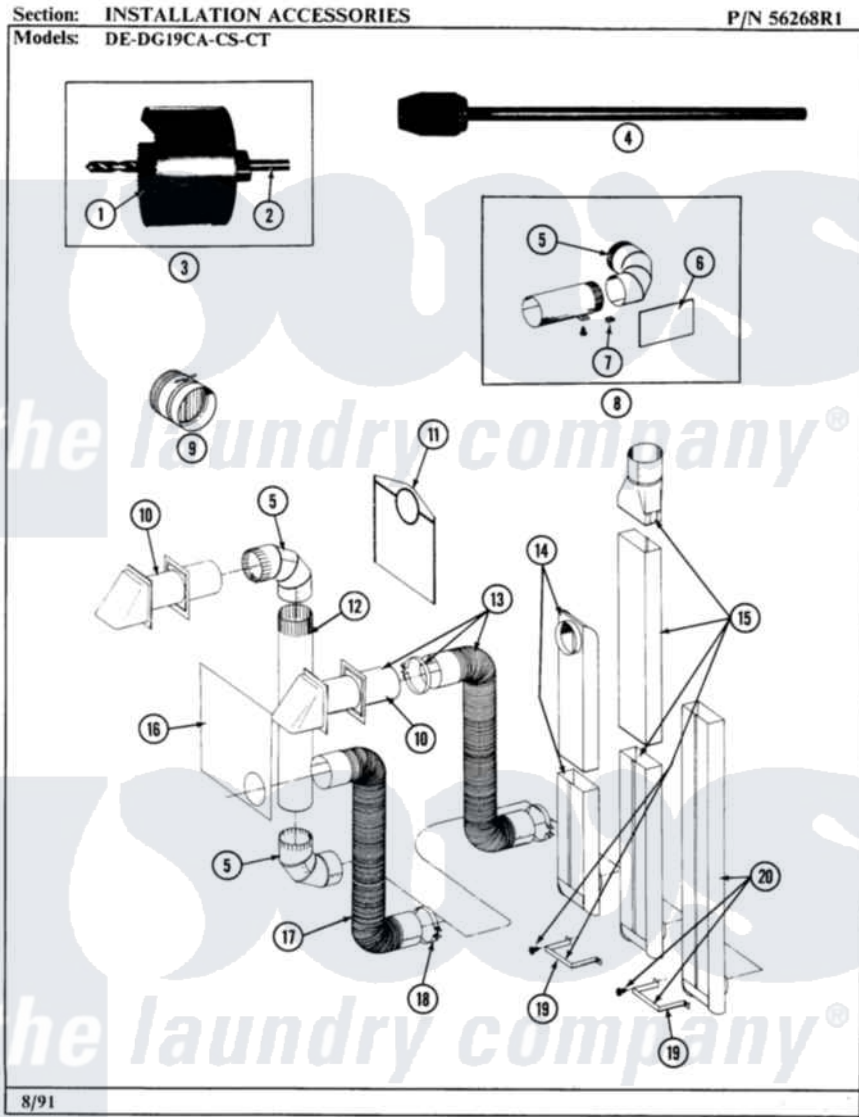

# Maytag DE19CT 07 - INSTALLATION ACCESSORIES

Maytag [Residential Maytag DE19CT Dryer Parts](#) Parts Diagram 07 - INSTALLATION ACCESSORIES  
 Click on the part number to view part

Item	Original Part Number	Replaced By	Status	Part Description
001	NLA		Not Available	BLADE, SAW
002	NLA		Not Available	REPLACEMENT DRILL
003	NLA		Not Available	HOLE SAW W/DRILL BIT
004	NLA		Not Available	EXTENSION CHUCK, DRILL
005	<a href="#">Y059131</a>			Elbow, Venting
006	<a href="#">312302</a>			Insulation, Exhaust Duct Kit
007	<a href="#">213323</a>			Fastener, Exhaust Duct Kit
008	211294	<a href="#">90767</a>		Screw, 8A X 3/8 Hex Washer Head Tapping
"	<a href="#">Y304652</a>			Exhaust Duct Kit
009	NLA		Not Available	DAMPER, BACK DRAFT
010	Y059129	<a href="#">4396007RW</a>		Vent Hood
011	311353		Not Available	BAG, LINT (DACRON)
012	<a href="#">Y059130</a>			Pipe, Venting
013	<a href="#">Y059143</a>			Flexible Vent Kit
014	<a href="#">Y059135</a>			Vent Duct Assembly
015	NLA		Not Available	RECTANGULAR VENT KIT

016	Y059134		PLATE, ALUM. WINDOW (15``X20``)
017	Y304353	<a href="#">4396010RP</a>	6ft Scvent
018	<a href="#">Y304630</a>		Clamp, Flexible Duct
019	211294	<a href="#">90767</a>	Screw, 8A X 3/8 HeX Washer Head Tapping
"	NLA	Not Available	BRACKET, EXHAUST DEFLECTOR
020	NLA	Not Available	EXHAUST DEFLECTOR KIT