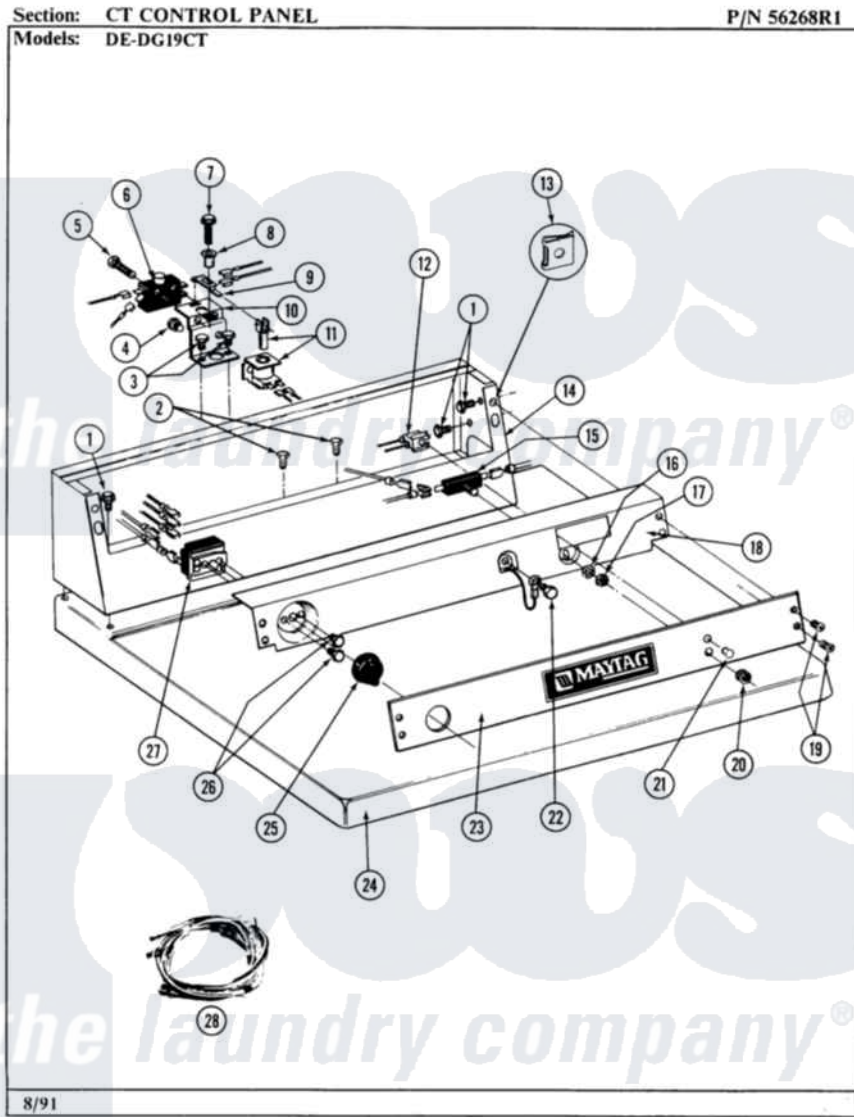

# Maytag DE19CT 08 - CONTROL PANEL

10

Maytag [Residential Maytag DE19CT Dryer Parts](#) Parts Diagram 08 - CONTROL PANEL  
Click on the part number to view part

Item	Original Part Number	Replaced By	Status	Part Description
001	212276	<a href="#">W10116760</a>		Screw
002	211294	<a href="#">90767</a>		Screw, 8A X 3/8 HeX Washer Head Tapping
"	Y314322	<a href="#">211251</a>		Screw, Transformer
003	211294	<a href="#">90767</a>		Screw, 8A X 3/8 HeX Washer Head Tapping
004	<a href="#">212951</a>			Screw, No.6-32 X 1/4 Inch
005	212950	<a href="#">M0227520</a>		Screw-Tc No.6-32 X 13/16", Preform SwiTch
006	Y303787		Not Available	SWITCH FOR RELAY
007	212949	<a href="#">22001866</a>		Screw, Relay
008	NLA		Not Available	SPACER FOR ADVANCE RELAY
009	NLA		Not Available	SPRING LEVER FOR RELAY
010	NLA		Not Available	RELAY BRACKET
011	<a href="#">305393</a>			Solenoid For Relay Assembly
012	NLA		Not Available	PILOT LIGHT
013	<a href="#">215003</a>			Fastener, Panel And Bracket

014	<a href="#">305213</a>		Console-White
"	NLA	Not Available	CONSOLE-ALMOND---NA
015	<a href="#">Y303318</a>		Switch Assembly With Hex Nu
016	<a href="#">312751</a>		Lockwasher, Start Switch
017	Y312706	<a href="#">422617</a>	Nut
018	NLA	Not Available	BACK UP PLATE-HARVEST WHEAT
019	<a href="#">212277</a>		Screw, No.8 X 1/2 Inch
020	<a href="#">Y312702</a>		Knurled Nut, Start Switch
021	<a href="#">213099</a>		Lens For Control Panel
022	<a href="#">211252</a>		Screw, Ground Wire
023	NLA	Not Available	CONTROL PANEL
024	NLA	Not Available	TOP COVER-ALMOND
"	Y305191	Not Available	TOP COVER-WHITE
025	<a href="#">205663</a>		Knob For Selector Switch
026	Y313588	<a href="#">488234</a>	Screw 8-32 X 1/4
027	Y303420	Not Available	SELECTOR SWITCH
028	NLA	Not Available	MAIN WIRE HARNESS