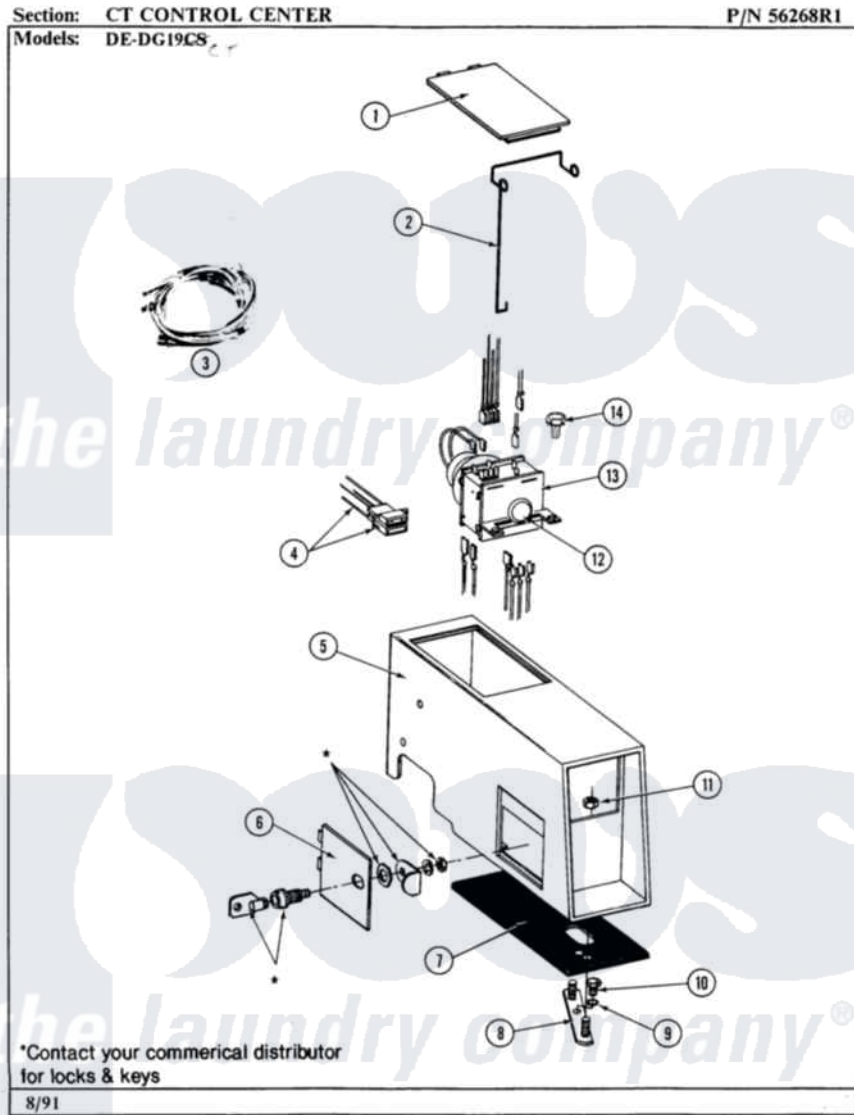

Maytag DE19CT 09 - CONTROL CENTER

Maytag Residential Maytag DE19CT Dryer Parts Parts Diagram 09 - CONTROL CENTER
 Click on the part number to view part

Item	Original Part Number	Replaced By	Status	Part Description
001	NLA		Not Available	ACCESS DOOR (WHITE)
002	214878			Latch For Access Door
003	NLA		Not Available	MAIN WIRE HARNESS
004	NLA		Not Available	HARNESS FOR TICKET CONTROL
005	NLA		Not Available	OUTER CASE-HARVEST WHEAT
006	NLA		Not Available	ACCESS DOOR (WHITE)
007	214660			Gasket, Control Center
008	NLA		Not Available	MTG. STRAP---NA
009	910309			Washer, Mounting Strap
010	211294	90767		Screw, 8A X 3/8 Hex Washer Head Tapping
011	Y052740	62739		Nut, Lock
012	213089			Knob For Timer
013	NLA		Not Available	TIMER MOTOR
"	Y303801		Not Available	TIMER WITH KNOB AND PIN