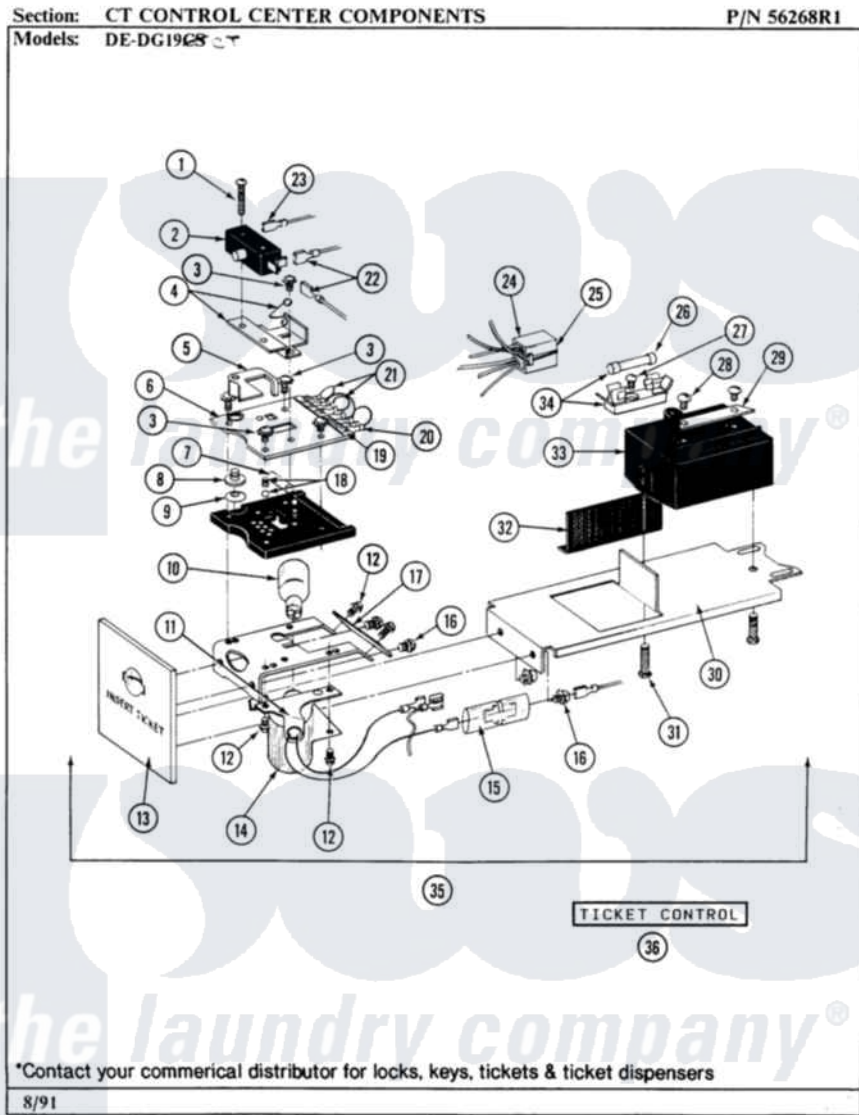

Maytag DE19CT 10 - CONTROL CENTER COMPONENTS

Maytag Residential Maytag DE19CT Dryer Parts Parts Diagram 10 - CONTROL CENTER COMPONENTS
 Click on the part number to view part

Item	Original Part Number	Replaced By	Status	Part Description
001	NLA		Not Available	SCREW
002	204882		Not Available	SWITCH FOR TICKET CONTROL
003	NLA		Not Available	SEMS SCREW (No.4-40 X 1/2 INC)
004	204881			Cam Plate Assembly
005	214218			Lever, Switch
006	212452			Board, Circuit
007	214275			Roller For Cam
008	214220			Adjustment Thumb Wheel
009	NLA		Not Available	SPRING WASHER
010	202479	A3167501		Lamp Oven, Int.
011	NLA		Not Available	LAMP SOCKET WITH BRACKET
012	NLA		Not Available	SCREW, SHIELD TO CONTROL
013	NLA		Not Available	FRONT PLATE F/TICKET CONTROL

014	212533			SHIELD FOR HEAT LAMP
015	Y201110		Not Available	CONNECTOR, WIRE (INDIC. LIGHT)
016	212519	488234		Screw 8-32 X 1/4
017	NLA		Not Available	TICKET DEFLECTOR
018	203140			Contact Ball Kit
019	NLA		Not Available	OVERLAY FOR CIRCUIT BOARD
020	Y311550		Not Available	SPADE (MINIATURE)
021	NLA		Not Available	JUMPER WIRE (BLACK)
022	NLA		Not Available	SPADE CONNECTOR
023	211737	248562		Terminal
024	NLA		Not Available	HARNESS FOR TICKET CONTROL
025	213074			Pin Receptacle For Plug
"	NLA		Not Available	PIN FOR PLUG
026	202713	22001555		Fuse
027	NLA		Not Available	SCREW (No.6 X 1/4 INCH)
028	311613	Y311711		Screw, Fuse Block
029	311612		Not Available	COVER, CIRCUIT BOARD TERMINALS
030	NLA		Not Available	BRACKET FOR TICKET ASSEMBLY
031	211294	90767		Screw, 8A X 3/8 HeX Washer Head Tapping
032	NLA		Not Available	SHIELD
033	202477	22003292		Control As
034	NLA		Not Available	FUSE BLOCK WITH FUSE
035	NLA		Not Available	TICKET RECEIVER ASSEMBLY
036	202509			Ticket Control Assembly