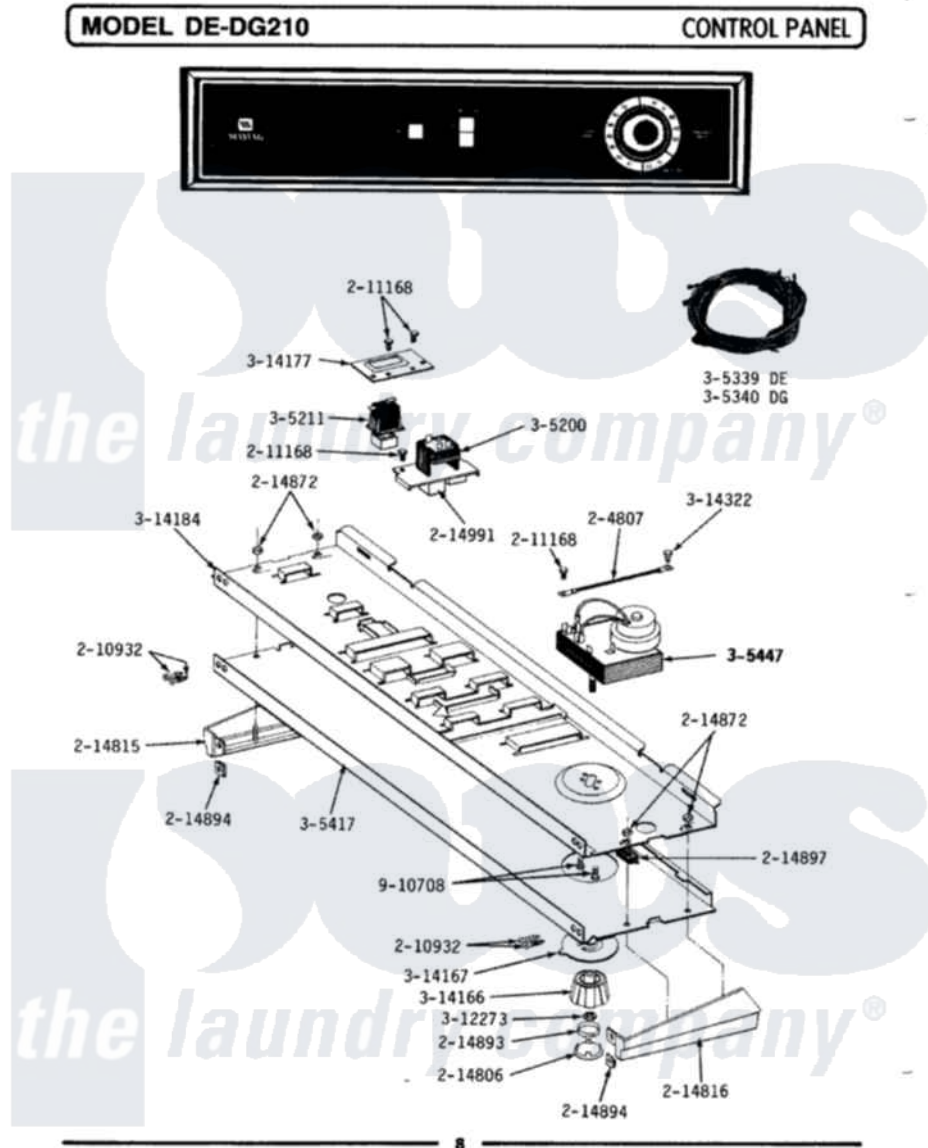

Maytag DE210 02 - CONTROL PANEL

Maytag Residential Maytag DE210 Dryer Parts Parts Diagram 02 - CONTROL PANEL

Click on the part number to view part

Item	Original Part Number	Replaced By	Status	Part Description
1	204807			Ground Wire, Supp. Plte To Top Cover
2	210932			Screw, No.8 X 9/16 Ctsk Note: Screw, Inlet Duct
3	211168	W10139210		Screw, 8-18 X 5/16
4	214806		Not Available	CAP FOR TIMER KNOB
5	214815			End Cap F/Control Panel-LH
6	214816			End Cap F/Control Panel-RH
7	214872			Palnut, End Cap Note: Nut, Lamp Holder
8	214893		Not Available	DETENT RING F/TIMER KNOB CA
9	214894			Fastener, End Cap
10	214897			Pad, Control Panel
11	214991			Button For Switch
12	305200		Not Available	TEMPERATURE SELECTOR SWITCH
13	305211			Push To Start Switch

14	305447	Not Available	TIMER
15	305339	Not Available	MAIN WIRE HARNESS
16	305340	Not Available	MAIN WIRE HARNESS
17	305417	Not Available	CONTROL PANEL
18	312273		Nut, Control Knob
19	Y314166		Knob For Timer
20	314167	Not Available	TIMER DIAL INDICATOR
21	314177	Not Available	BRACKET FOR START SWITCH
22	314184		Back Up Plate
23	Y314322	211251	Screw, Transformer
24	910708	488234	Screw 8-32 X 1/4