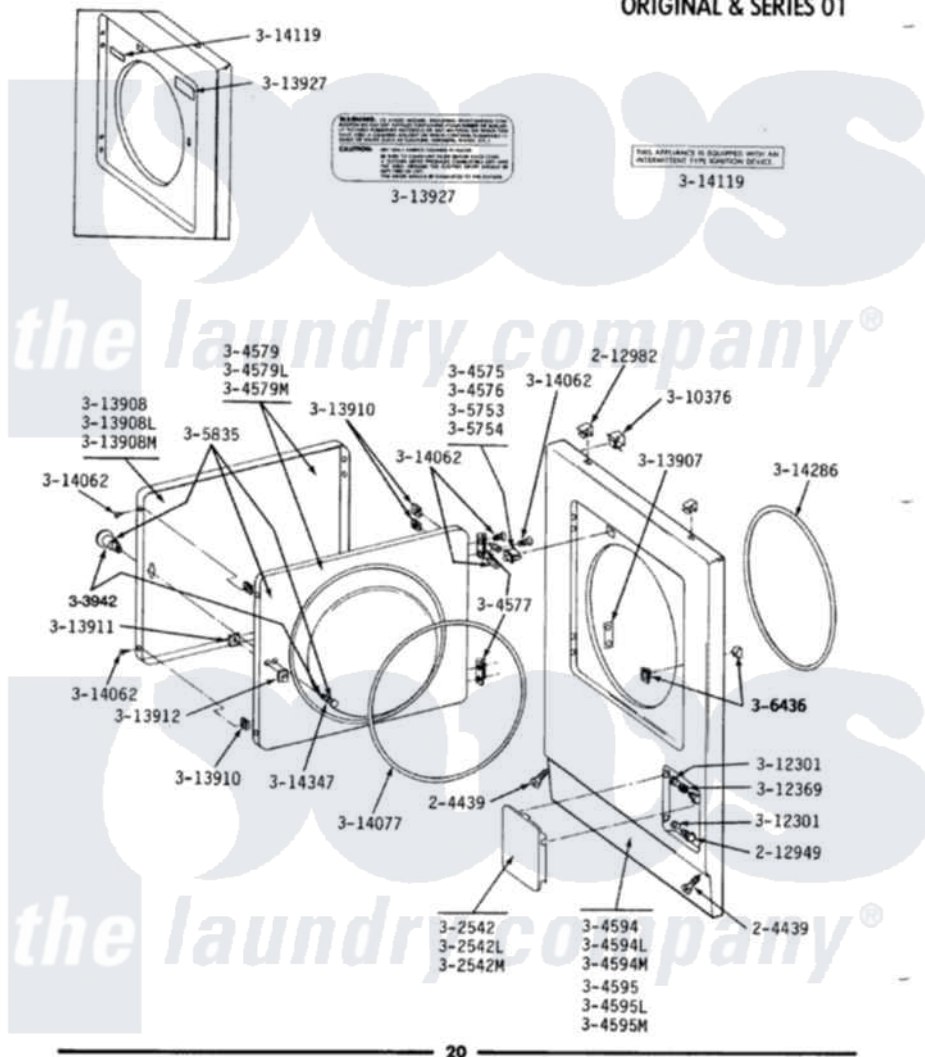

Maytag DE210 03 - FRONT PANEL & DOOR ASSEMBLY

MODELS DE-DG110-210-410-510-610-710-810

**FRONT PANEL & DOOR ASSEMBLY
ORIGINAL & SERIES 01**

Maytag Residential Maytag DE210 Dryer Parts Parts Diagram 03 - FRONT PANEL & DOOR ASSEMBLY
Click on the part number to view part

Item	Original Part Number	Replaced By	Status	Part Description
1	204439			Screw And Fstner Assembly
2	212949	22001866		Screw, Relay
3	212982	22001650		Fastener, Spring
4	302542		Not Available	PART NOT USED. (DG ONLY)
5	302542L		Not Available	PART NOT USED. (DG ONLY)
6	302542M		Not Available	ACCESS DOOR-HARVEST WHEAT
7	Y304575	W10169313		Switch-Dor
8	Y304576	W10169313		Switch-Dor
9	Y304577	33001230		Hinge, Door
10	306436			Door Latch Kit--W
11	Y304579			DOOR (WHT)
14	304594			Front Panel-White
15	304594L		Not Available	FRONT PANEL-ALMOND
16	304594M	3369903		Dishrack
17	304595	3369903		Dishrack
20	Y305753	W10169313		Switch-Dor

21	Y305754	W10169313	Switch-Dor
22	305835	Not Available	INNER DOOR WITH KNOB & SCRE
23	303942	Not Available	KNOB AND SCREW
24	Y310376		Clip, Door Switch Harness
25	312301	Not Available	BUSHING FOR ACCESS STUD
26	312369		Sleeve, Access Panel Stud Part Not Used
27	Y313907		Fastener, Twin
31	Y313910		Clip, Door Liner To Outer Panel
32	Y313911		Door Strike Retainer
33	Y313912	306436	Door Latch Kit--W
34	Y313927		INSTRUCTION LABEL
35	Y314062		Screw, Door Hinge And Panel
36	314077		Door Seal
37	314119	Not Available	GAS IGNITION LABEL
38	314286		Seal For Front Panel
39	314347	400021-1	Screw