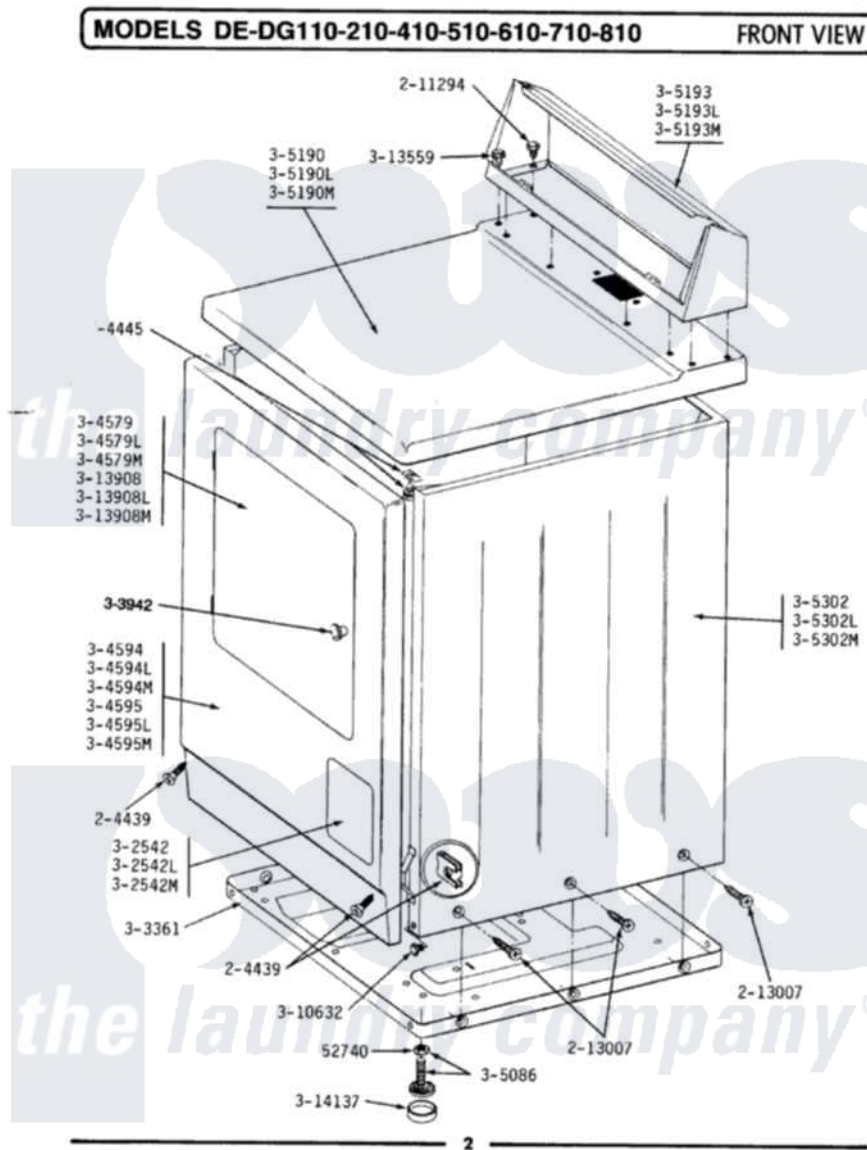

Maytag DE210 04 - FRONT VIEW

Maytag [Residential Maytag DE210 Dryer Parts](#) Parts Diagram 04 - FRONT VIEW
 Click on the part number to view part

| Item | Original Part Number | Replaced By | Status | Part Description |
|------|------------------------|-------------------------|---------------|---|
| 1 | Y052740 | 62739 | | Nut, Lock |
| 2 | 204439 | | | Screw And Fstner Assembly |
| 3 | 204445 | | | Screw And Fastener Assembly |
| 4 | 211294 | 90767 | | Screw, 8A X 3/8 HeX Washer Head Tapping |
| 5 | 213007 | | | Xfor Cabinet See Cabinet, Back |
| 6 | 302542 | | Not Available | PART NOT USED. (DG ONLY) |
| 7 | 302542L | | Not Available | PART NOT USED. (DG ONLY) |
| 8 | 302542M | | Not Available | ACCESS DOOR-HARVEST WHEAT |
| 9 | Y303361 | | Not Available | BASE ASSY. (UPPER & LOWER) |
| 10 | Y304579 | | | DOOR (WHT) |
| 13 | 304594 | | | Front Panel-White |
| 14 | 304594L | | Not Available | FRONT PANEL-ALMOND |
| 15 | 304594M | 3369903 | | Dishrack |
| 16 | 304595 | 3369903 | | Dishrack |

| | | | |
|----|-------------------------|-------------------------|------------------------|
| 19 | Y305086 | | Adjustable Leg And Nut |
| 20 | Y305190 | 307104 | Top Cover Assembly |
| 23 | Y305193 | | Console |
| 26 | 305302 | Not Available | CABINET-WHITE |
| 29 | 303942 | Not Available | KNOB AND SCREW |
| 30 | Y310632 | 1163839 | Screw |
| 31 | Y313559 | | Screw |
| 32 | Y313908 | | DOOR PANEL-WHITE |
| 35 | Y314137 | | Foot, Rubber |