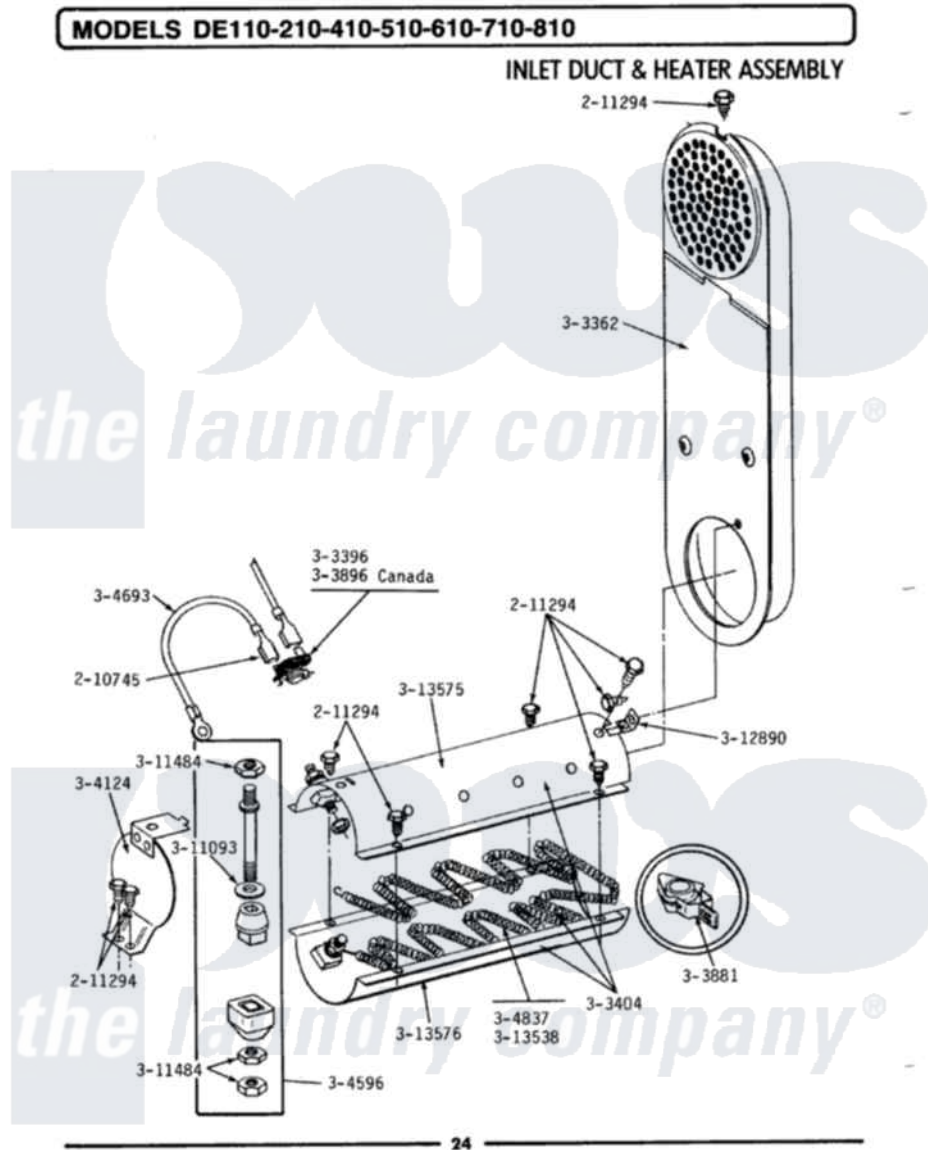

Maytag DE210 05 - INLET DUCT & HEATER ASSEMBLY

Maytag Residential Maytag DE210 Dryer Parts Parts Diagram 05 - INLET DUCT & HEATER ASSEMBLY
 Click on the part number to view part

Item	Original Part Number	Replaced By	Status	Part Description
1	210745			Wire Terminal
2	211294	90767		Screw, 8A X 3/8 HeX Washer Head Tapping
3	Y303362			Inlet Duct Assembly - DE
4	303396			Thermostat, Hi-Limit
5	Y303404			Heater Assembly Complete
6	Y303881			Clip And Insulator Assembly
7	303896			Hi-Limit Thermostat-Canada
8	304124		Not Available	HEATER SHIELD
9	Y304596			Terminal Insulator Assembly
10	Y304693			Jumper Wire
11	Y304837	W10116793		Element
12	311093			Washer, Terminal Connection
13	311484	112432		Nut
14	Y312890			Retainer, Heater Chamber
15	Y313576			Heater Chamber, Bottom
"	Y313538			Heater Element 240 Volt