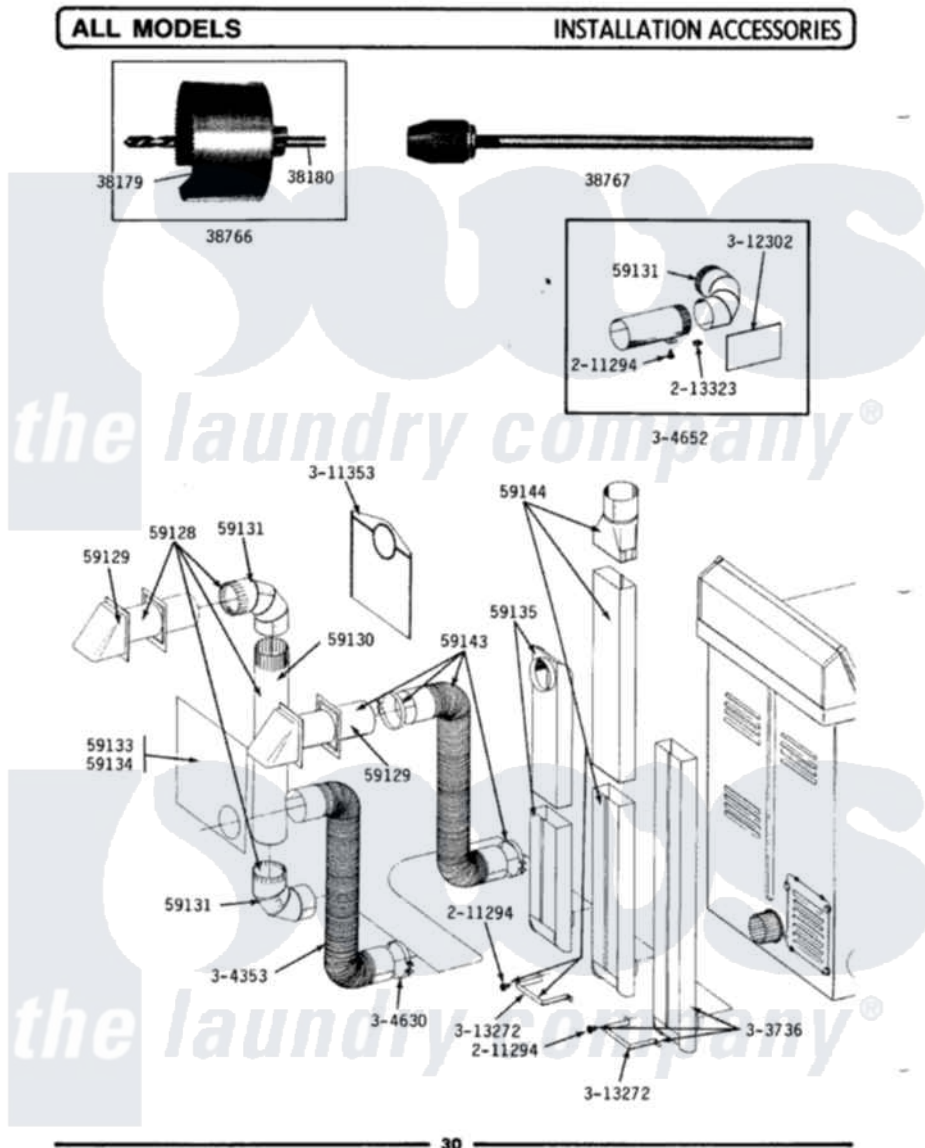

# Maytag DE210 06 - INSTALLATION ACCESSORIES

Maytag Residential Maytag DE210 Dryer Parts Parts Diagram 06 - INSTALLATION ACCESSORIES  
 Click on the part number to view part

| Item | Original Part Number    | Replaced By               | Status        | Part Description                           |
|------|-------------------------|---------------------------|---------------|--------------------------------------------|
| 1    | 038179                  |                           | Not Available | BLADE, SAW                                 |
| 2    | 038180                  |                           | Not Available | REPLACEMENT DRILL                          |
| 3    | 038766                  |                           | Not Available | HOLE SAW W/DRILL BIT                       |
| 4    | <a href="#">038767</a>  |                           |               | Extension Chuck, Drill                     |
| 5    | <a href="#">Y059128</a> |                           |               | Standard 4" Vent Kit                       |
| 6    | Y059129                 | <a href="#">4396007RW</a> |               | Vent Hood                                  |
| 7    | <a href="#">Y059130</a> |                           |               | Pipe, Venting                              |
| 8    | <a href="#">Y059131</a> |                           |               | Elbow, Venting                             |
| 9    | 059133                  |                           | Not Available | ALUMINUM WINDOW<br>4X12X18                 |
| 10   | Y059134                 |                           |               | PLATE, ALUM. WINDOW<br>(15"X20")           |
| 11   | <a href="#">Y059135</a> |                           |               | Vent Duct Assembly                         |
| 12   | <a href="#">Y059143</a> |                           |               | Flexible Vent Kit                          |
| 13   | 059144                  |                           | Not Available | RECTANGULAR VENT KIT                       |
| 14   | 211294                  | <a href="#">90767</a>     |               | Screw, 8A X 3/8 Hex Washer<br>Head Tapping |