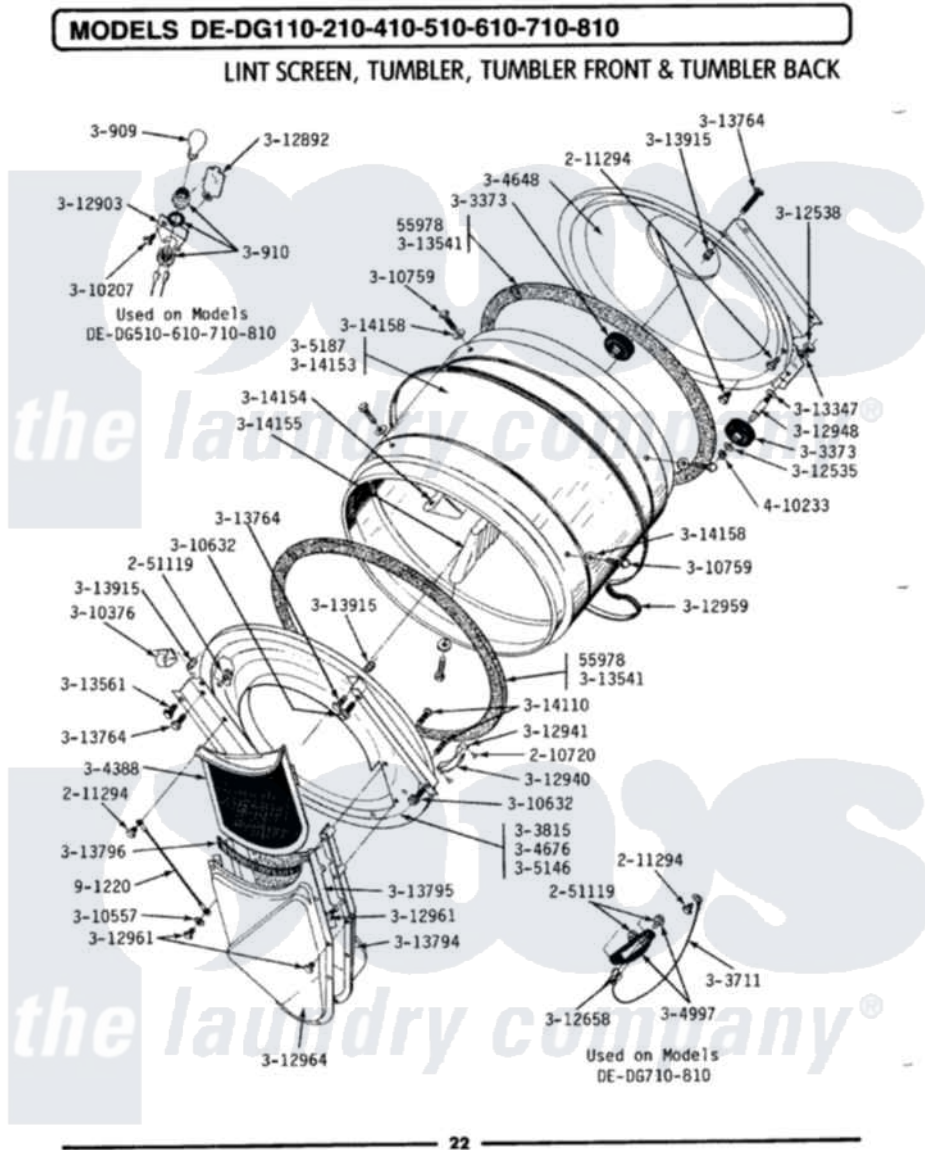

# Maytag DE210 07 - LINT SCREEN, TUMBLER (FRONT & BACK)

Maytag Residential Maytag DE210 Dryer Parts Parts Diagram 07 - LINT SCREEN, TUMBLER (FRONT & BACK)  
 Click on the part number to view part

| Item | Original Part Number    | Replaced By              | Status        | Part Description                        |
|------|-------------------------|--------------------------|---------------|---|
| 1    | <a href="#">Y055978</a> |                          |               | Rubber Adhesive, 2 Oz Tube              |
| 2    | <a href="#">210720</a>  |                          |               | Rivet, Bearing To Tumbler Frnt          |
| 3    | 211294                  | <a href="#">90767</a>    |               | Screw, 8A X 3/8 HeX Washer Head Tapping |
| 4    | Y251119                 | <a href="#">3177991</a>  |               | Screw                                   |
| 5    | 300909                  | <a href="#">8009</a>     |               | Bulb-Light                              |
| 6    | 300910                  |                          | Not Available | RECEPTACLE                              |
| 7    | Y303373                 | <a href="#">12001541</a> |               | Drum Roller/Washer Assembly--W          |
| 8    | <a href="#">Y303711</a> |                          |               | Sensor Ground Wire                      |
| 9    | Y303815                 | <a href="#">33001231</a> |               | Front- Tumbler                          |
| 10   | Y304388                 | <a href="#">33001003</a> |               | Screen, Lint                            |
| 11   | Y304648                 | <a href="#">33001106</a> |               | Back, Tumbler                           |
| 12   | Y304676                 |                          | Not Available | TUMBLER FRONT ASSEMBLY                  |
| 13   | <a href="#">304997</a>  |                          |               | Sensor Assembly With Screws             |
| 14   | Y305146                 | <a href="#">306708</a>   |               | Tumbler Front Assembly                  |