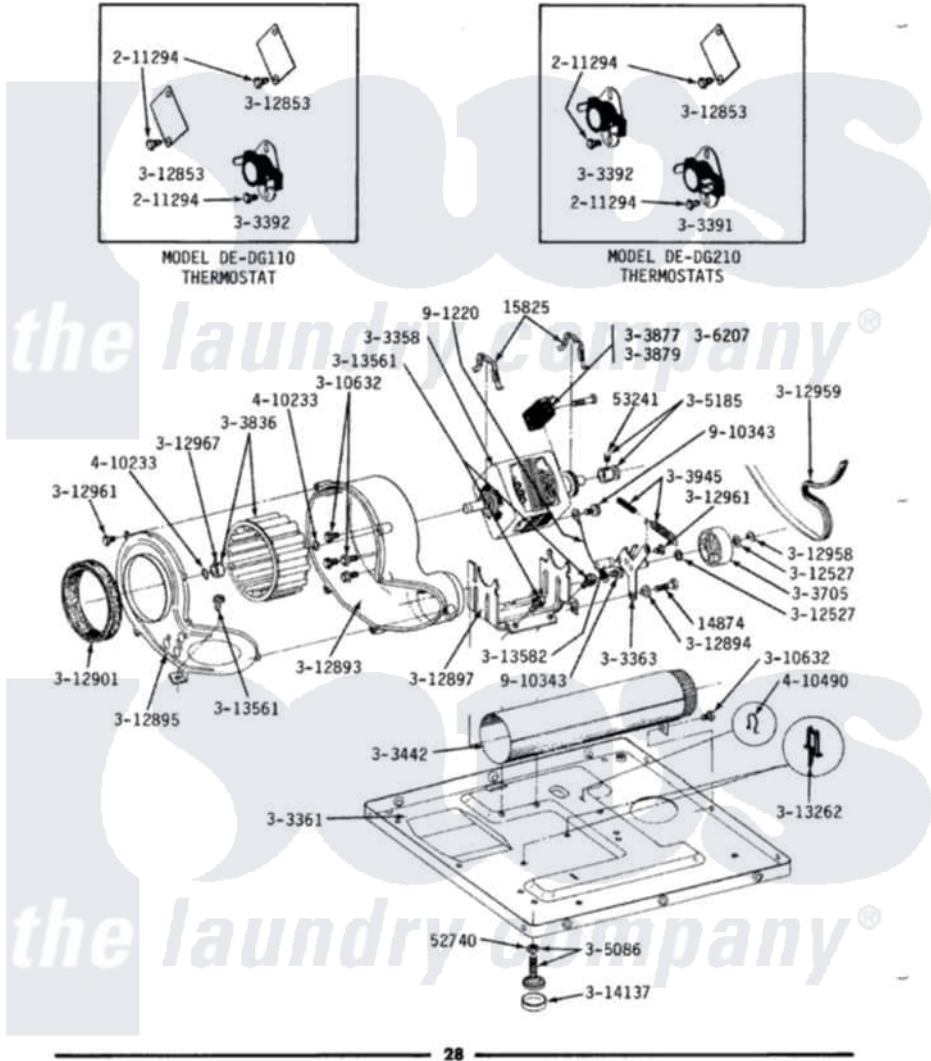

# Maytag DE210 08 - MOTOR, BLOWER, BASE FRAME & THERMOSTATS

**MODELS DE-DG110-210-410-510-610-710-810**

**MOTOR, BLOWER, BASE FRAME & THERMOSTATS**

Maytag Residential Maytag DE210 Dryer Parts Parts Diagram 08 - MOTOR, BLOWER, BASE FRAME & THERMOSTATS

Click on the part number to view part

Item	Original Part Number	Replaced By	Status	Part Description
1	<a href="#">Y014874</a>			Screw, Idler Arm And Sleeve
2	<a href="#">Y015825</a>			Clip, Motor To Motor Support
3	Y052740	<a href="#">62739</a>		Nut, Lock
4	<a href="#">Y053241</a>			Set Screw, Motor Pulley
5	211294	<a href="#">90767</a>		Screw, 8A X 3/8 Hex Washer Head Tapping
6	Y303358	<a href="#">W10410999</a>		Motor-Drive
7	Y303361		Not Available	BASE ASSY. (UPPER & LOWER)
8	Y303363	<a href="#">6-3033630</a>		Idler Arm
9	Y303391	<a href="#">33303391</a>		Thermostat, Cycling
10	<a href="#">303392</a>			Thermostat, Cycling
11	<a href="#">Y303394</a>			Cool-Down Thermostat
12	Y303442			EXHAUST DUCT ASSEMBLY
13	Y303705	<a href="#">6-3037050</a>		Pulley- ID
14	<a href="#">Y303836</a>			Blower Wheel Assembly And Clamp